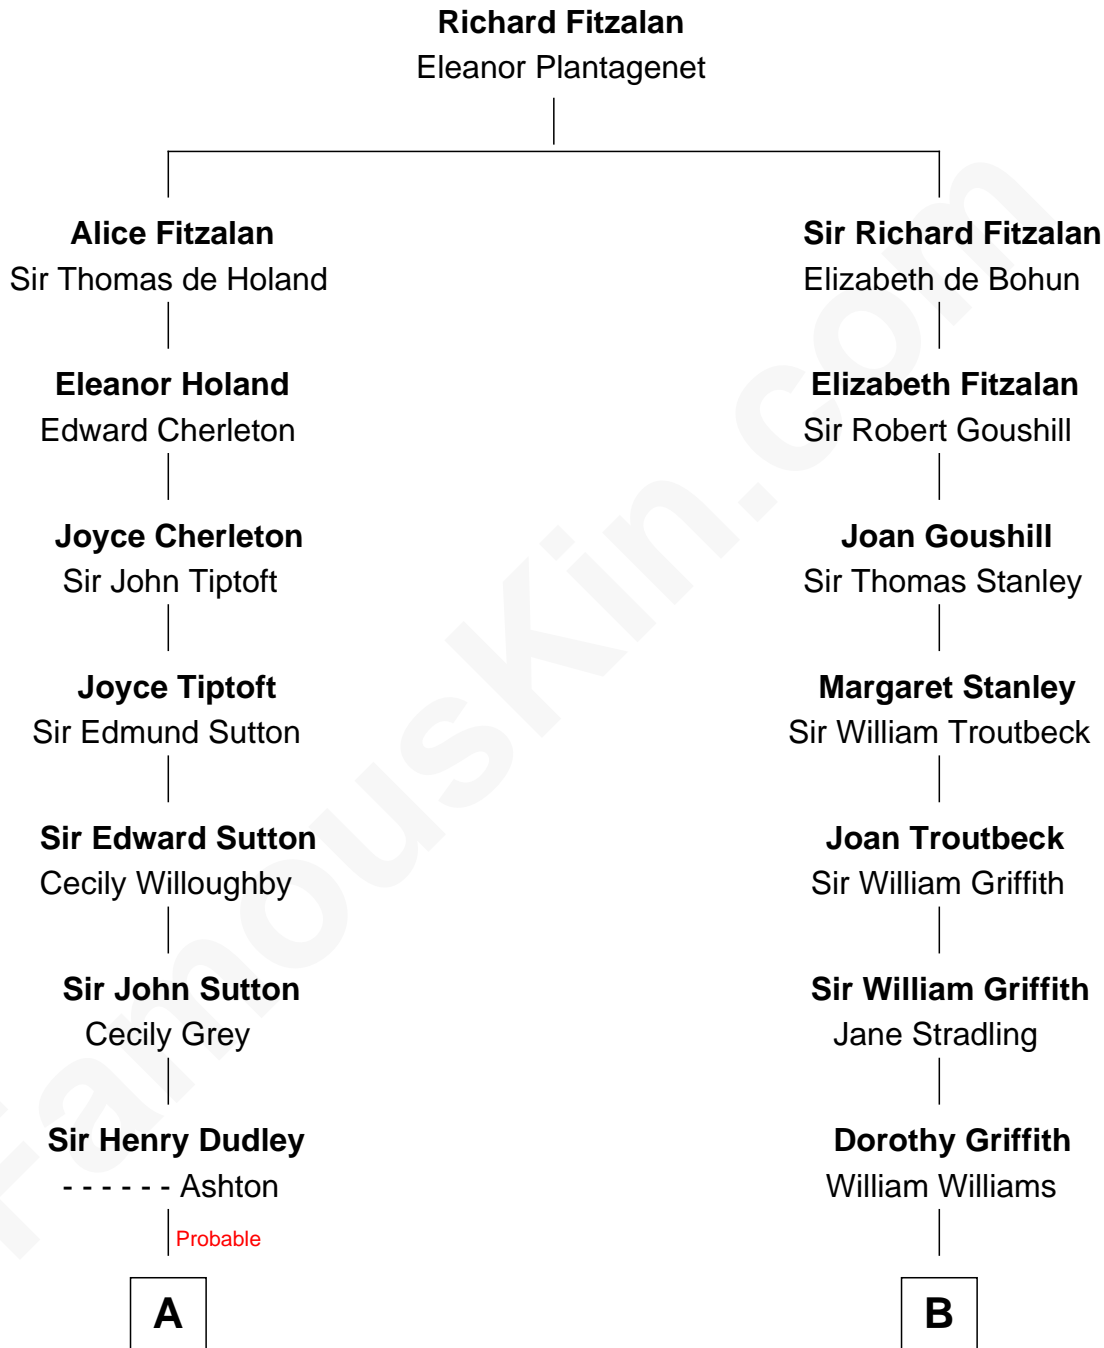

FamousKin.com Relationship Chart of

Herbert Hoover

31st U.S. President

14th cousin 5 times removed of

Abigail (Smith) Adams

First Lady of President John Adams

C

Theodore Minthorn

Mary Wasley

Hulda Randall Minthorn

Jessie Clark Hoover

Herbert Hoover

31st U.S. President

FamousKin.com