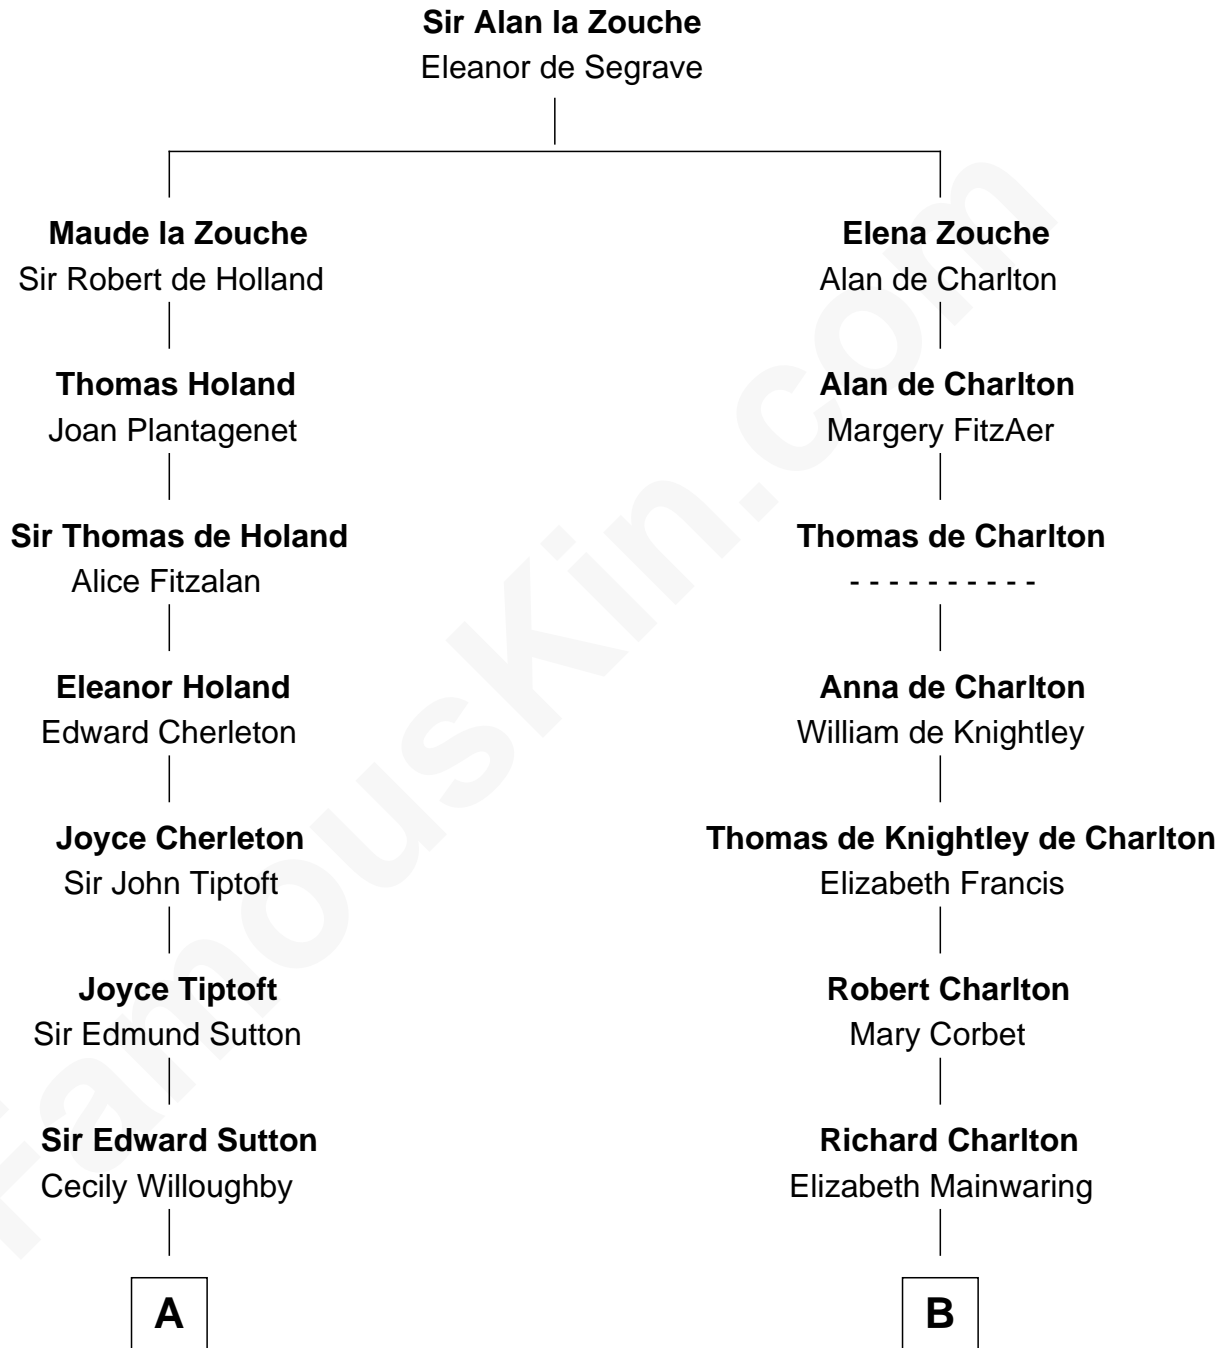

FamousKin.com Relationship Chart of

Herbert Hoover

31st U.S. President

15th cousin 6 times removed of

John Hancock

Signer of the Declaration of Independence

C

—
Endymia Winn

Thomas Sherwood

—
Lucinda Sherwood

John Minthorn

—
Theodore Minthorn

Mary Wasley

—
Hulda Randall Minthorn

Jessie Clark Hoover

—
Herbert Hoover

31st U.S. President