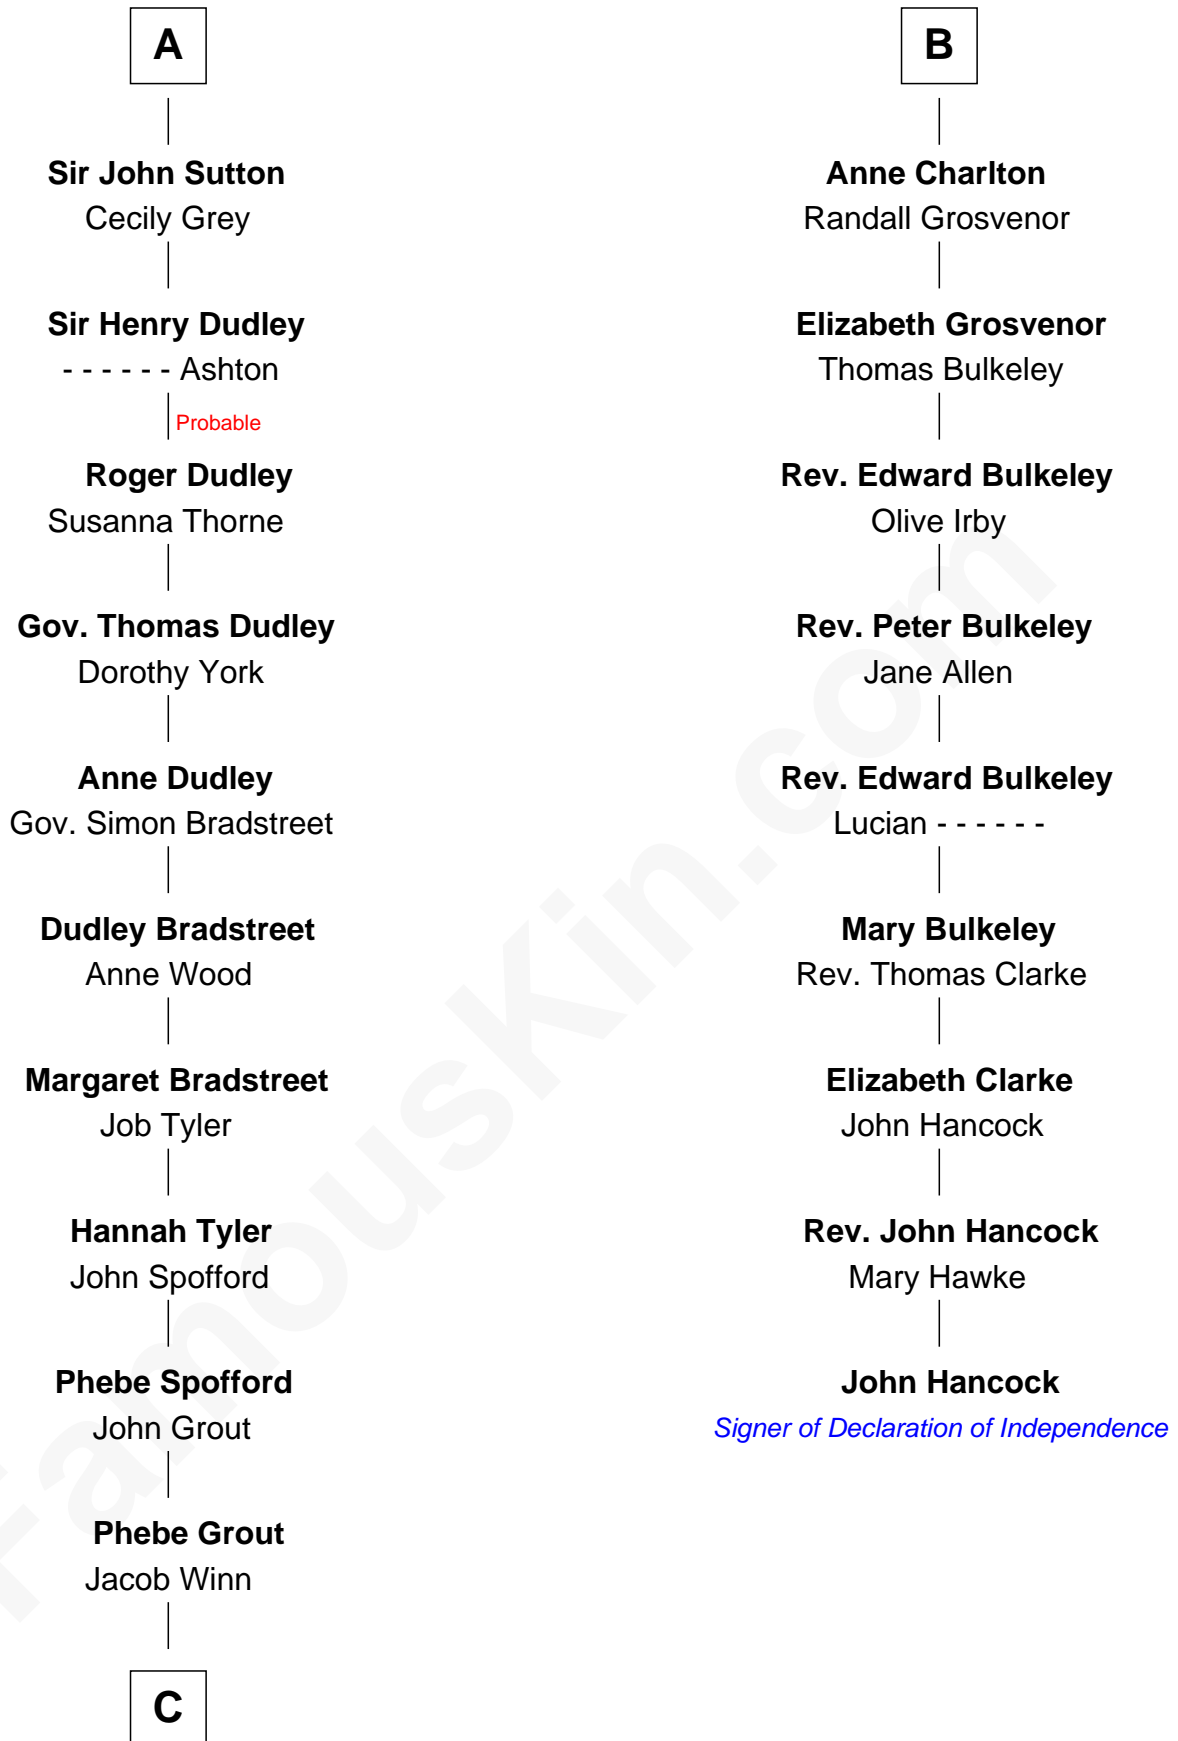

FamousKin.com Relationship Chart of

Herbert Hoover

31st U.S. President

15th cousin 6 times removed of

John Hancock

Signer of the Declaration of Independence

C

—
Endymia Winn

Thomas Sherwood

—
Lucinda Sherwood

John Minthorn

—
Theodore Minthorn

Mary Wasley

—
Hulda Randall Minthorn

Jessie Clark Hoover

—
Herbert Hoover

31st U.S. President