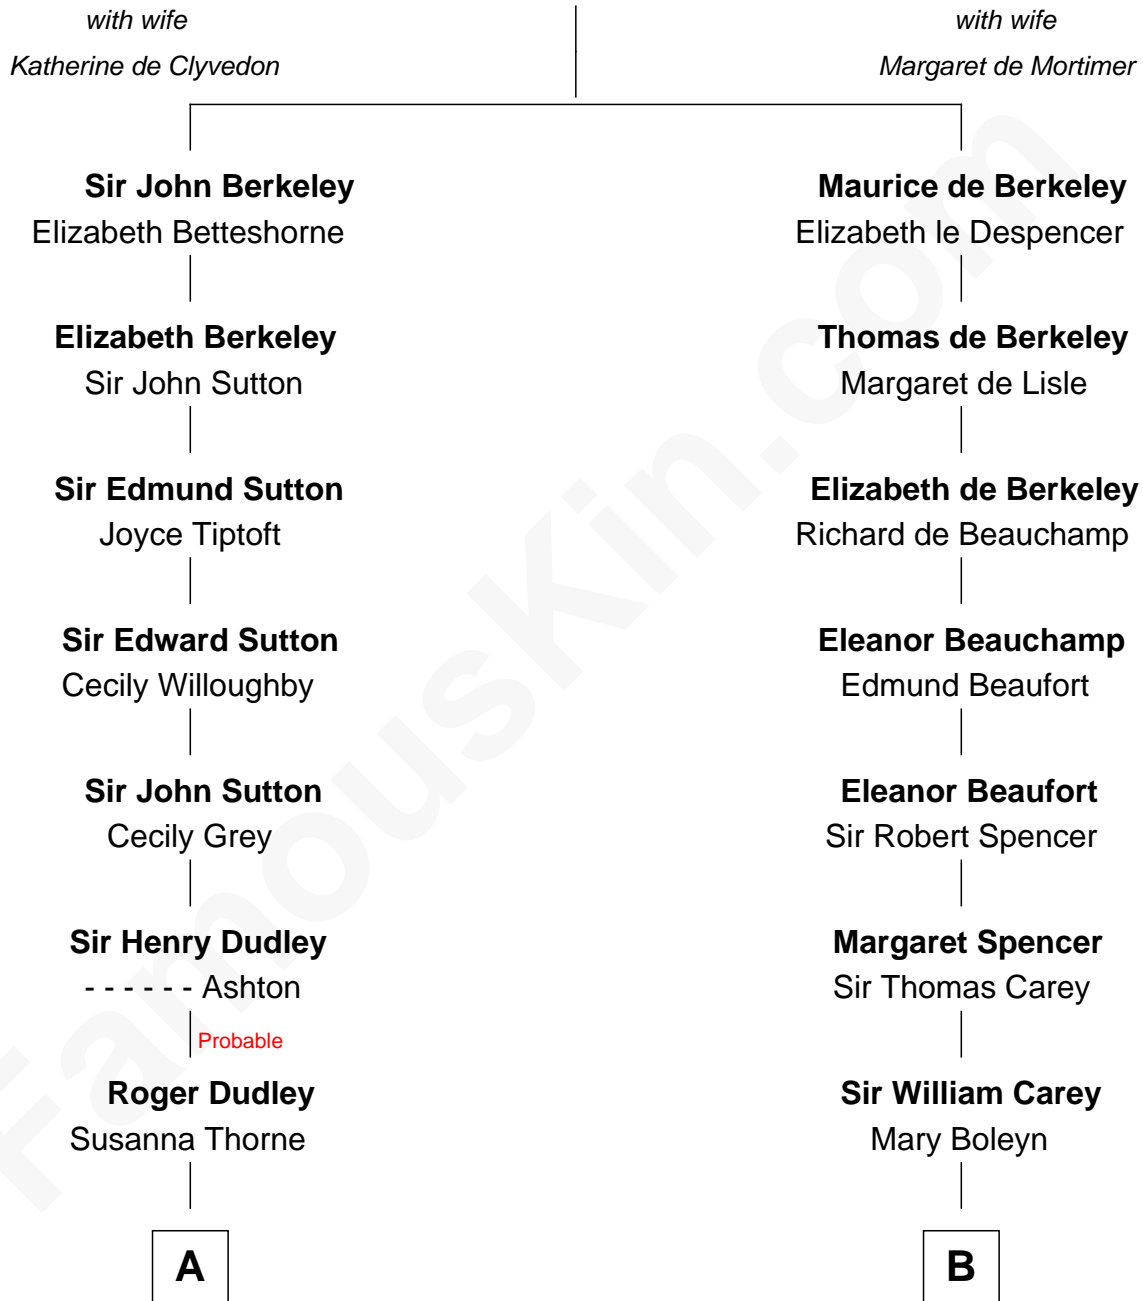

FamousKin.com Relationship Chart of

Herbert Hoover

31st U.S. President

16th cousin 2 times removed of

Charles Darwin

Theory of Evolution

Thomas de Berkeley

C

Hulda Randall Minthorn

Jessie Clark Hoover

Herbert Hoover

31st U.S. President

FamousKin.com