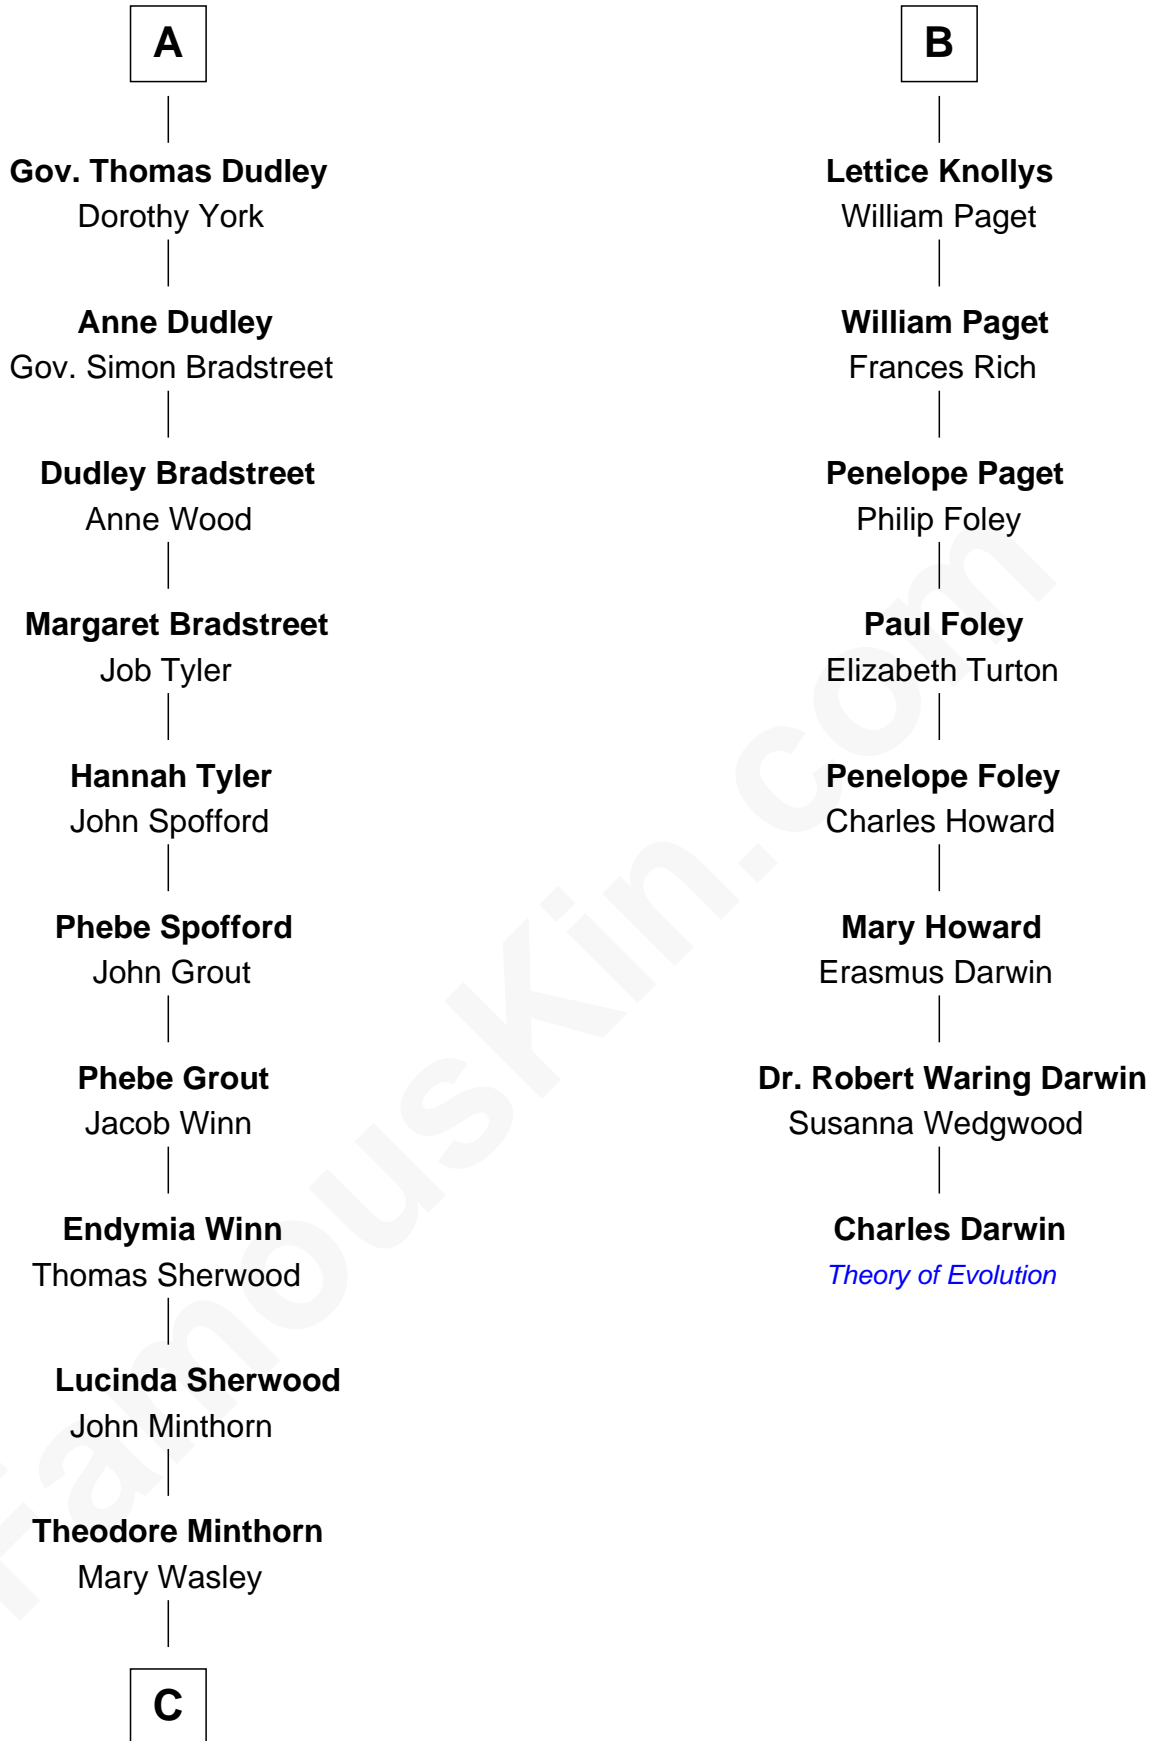

# FamousKin.com Relationship Chart of

**Herbert Hoover**

*31st U.S. President*

14th cousin 4 times removed of

**Charles Darwin**

*Theory of Evolution*

**Sir Thomas de Holand**

Alice Fitzalan

**C**

**Hulda Randall Minthorn**

Jessie Clark Hoover

**Herbert Hoover**

*31st U.S. President*

FamousKin.com