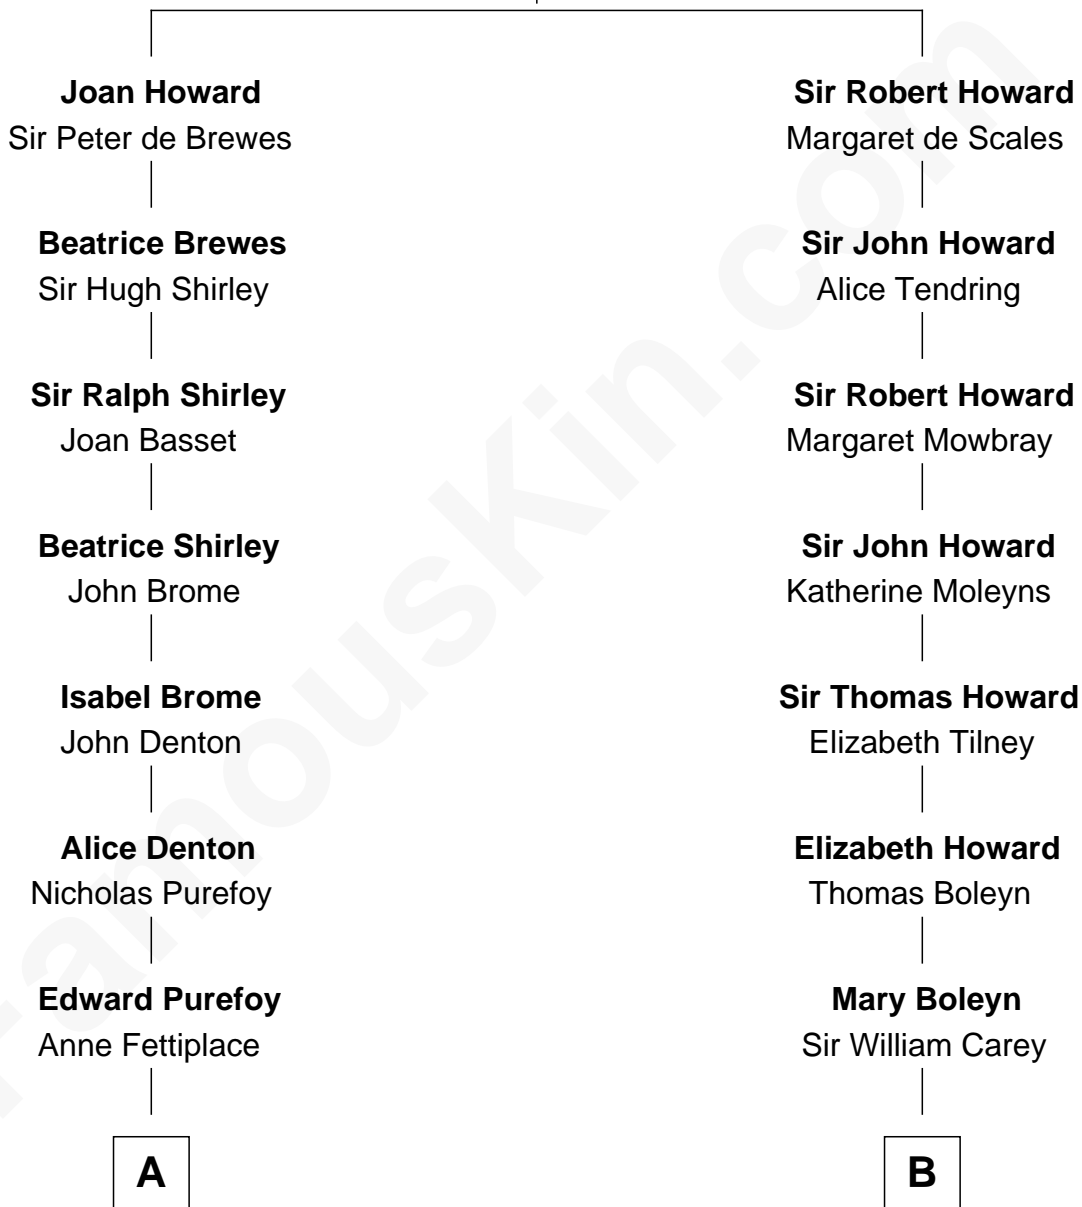

FamousKin.com Relationship Chart of

Herbert Hoover

31st U.S. President

16th cousin 4 times removed of

Charles Darwin

Theory of Evolution

Sir John Howard

Alice de Bois

C

—
Lucinda Sherwood

John Minthorn

—
Theodore Minthorn

Mary Wasley

—
Hulda Randall Minthorn

Jessie Clark Hoover

—
Herbert Hoover

31st U.S. President

FamousKin.com