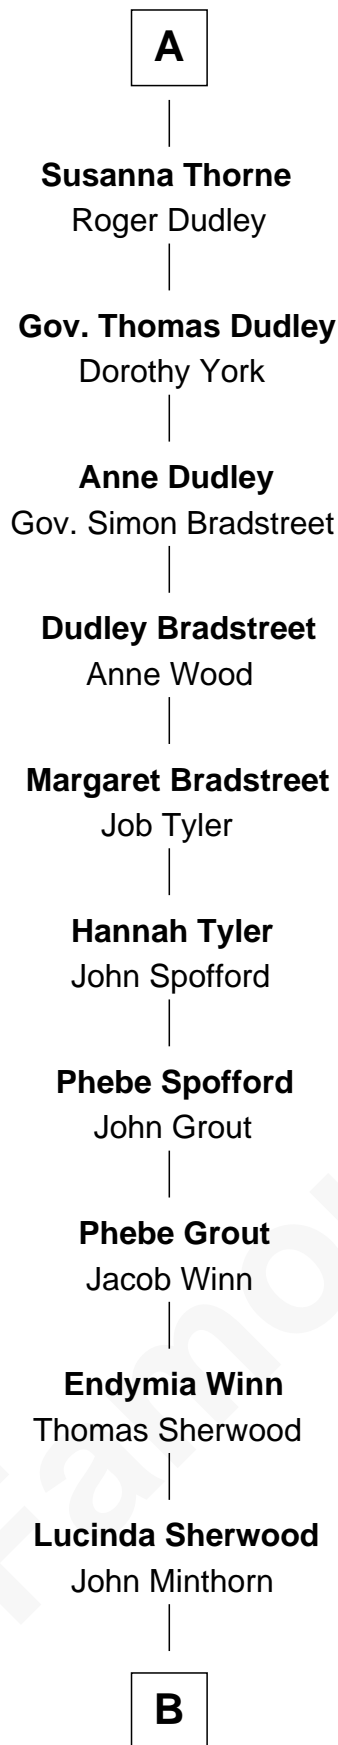

# FamousKin.com Relationship Chart of

**Herbert Hoover**

*31st U.S. President*

6th cousin 13 times removed of

**Catherine Parr**

*6th Wife of King Henry VIII*

**B**

—  
**Theodore Minthorn**

Mary Wasley

—  
**Hulda Randall Minthorn**

Jessie Clark Hoover

—  
**Herbert Hoover**

*31st U.S. President*

FamousKin.com