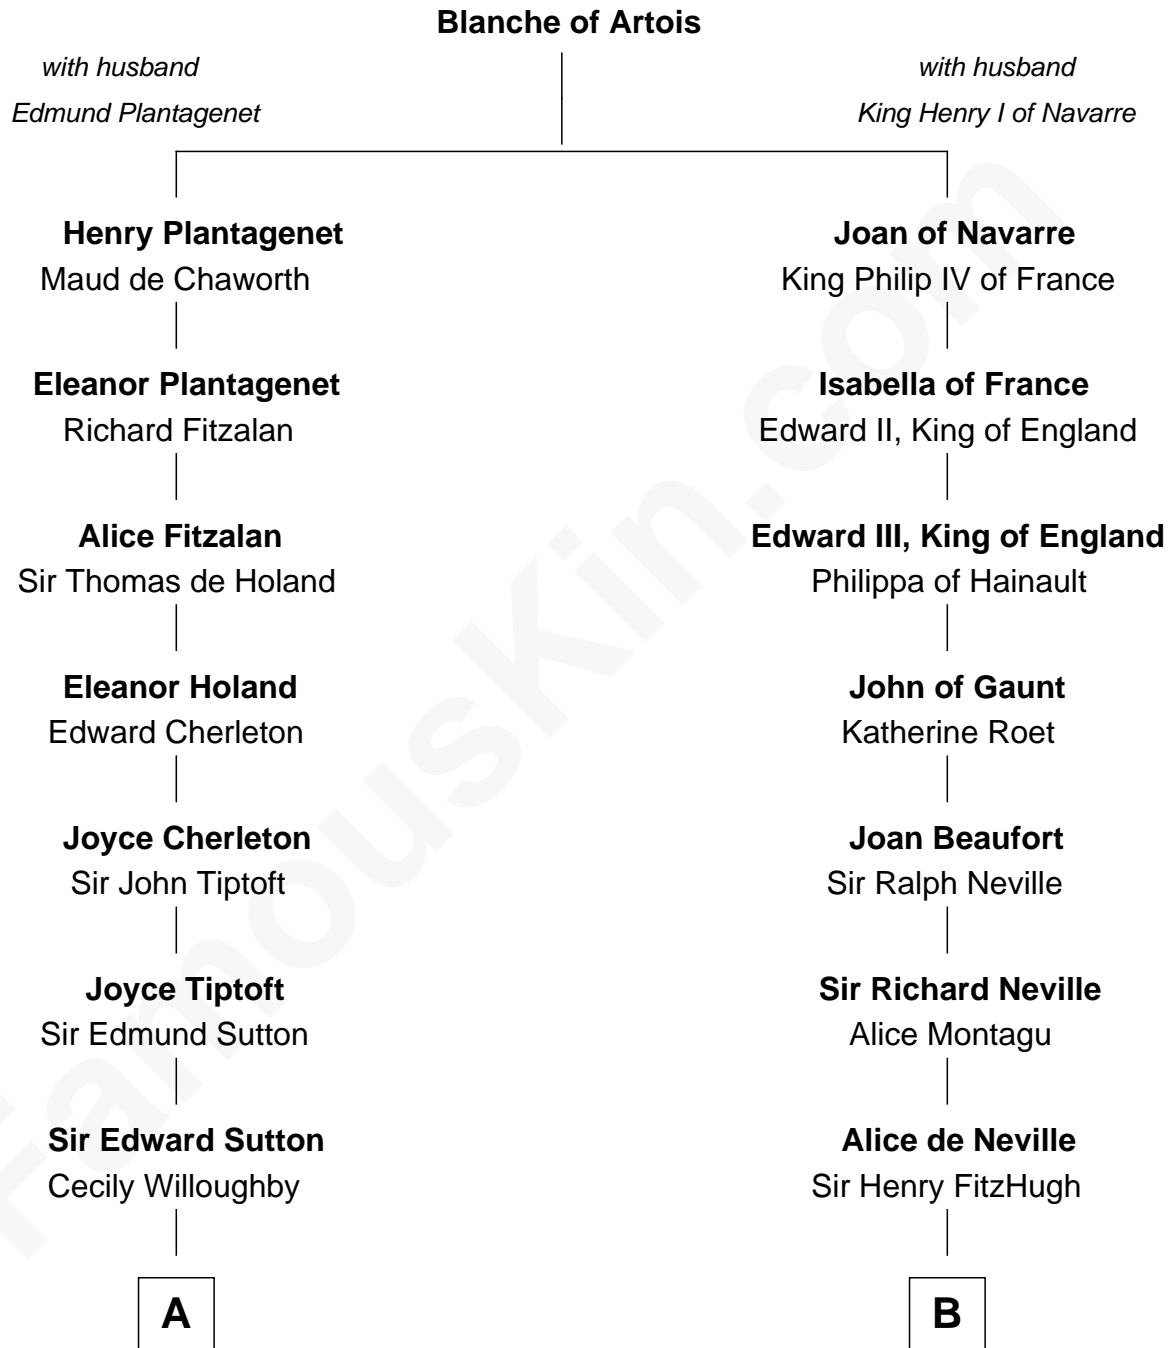

FamousKin.com Relationship Chart of

Herbert Hoover

31st U.S. President

9th cousin 12 times removed of

Catherine Parr

6th Wife of King Henry VIII

C

—
Endymia Winn

Thomas Sherwood

—
Lucinda Sherwood

John Minthorn

—
Theodore Minthorn

Mary Wasley

—
Hulda Randall Minthorn

Jessie Clark Hoover

—
Herbert Hoover