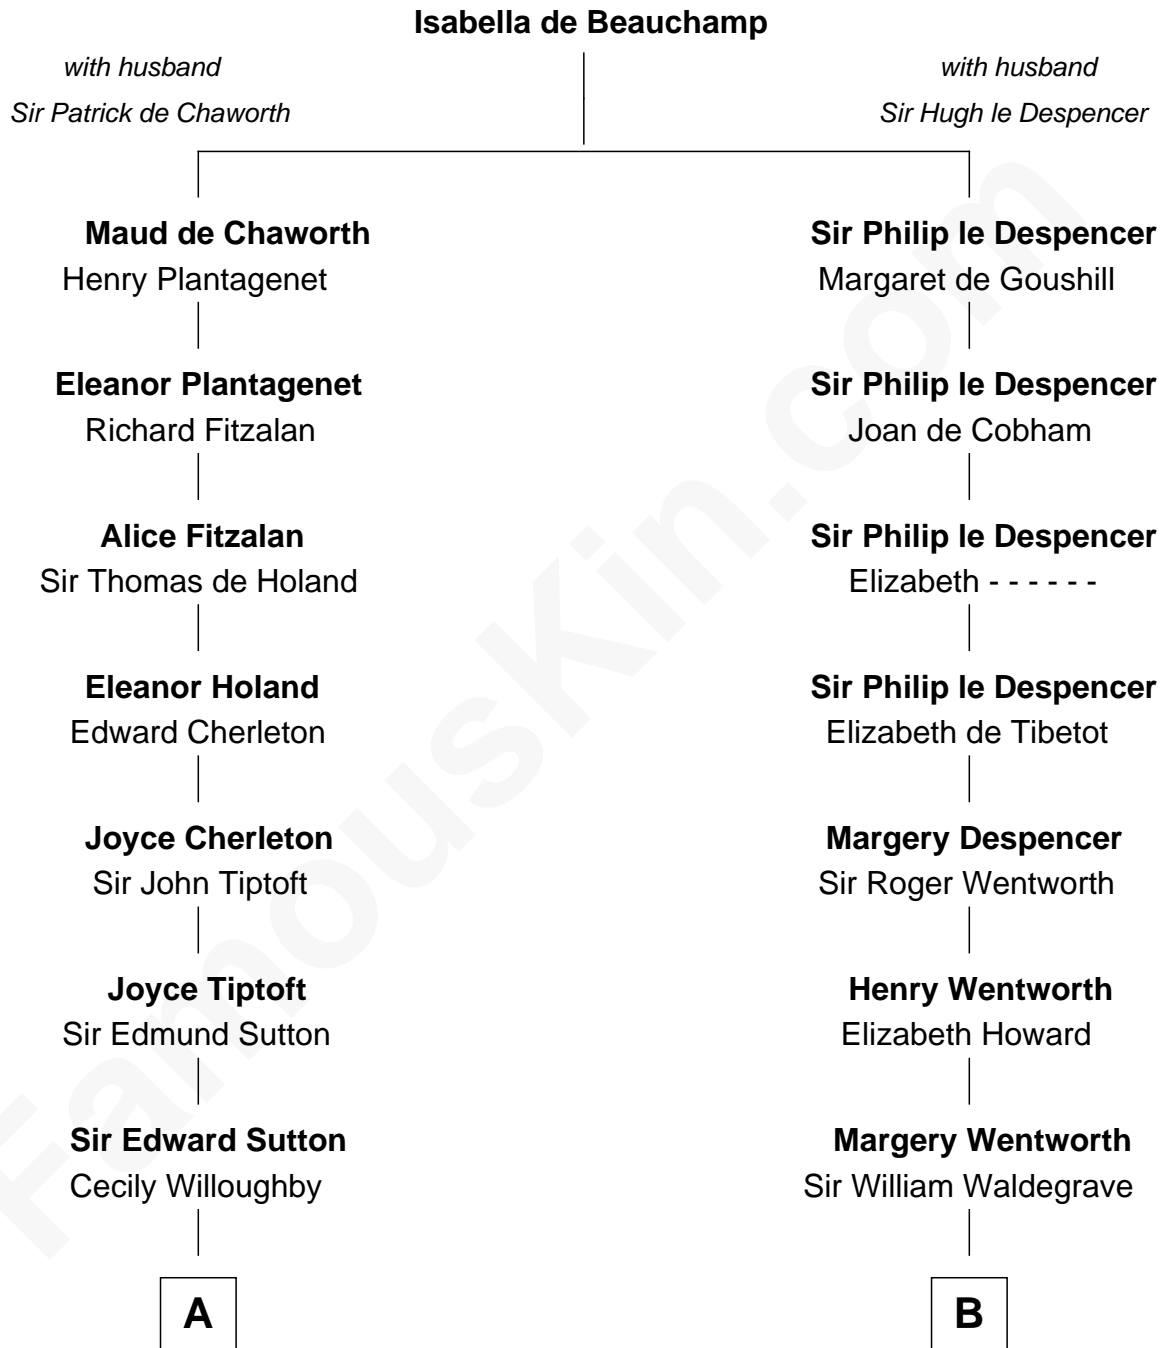

# FamousKin.com Relationship Chart of

**Herbert Hoover**  
31st U.S. President

21st cousin of

**Jake Gyllenhaal**  
Movie Actor

**C**

**Endymia Winn**  
Thomas Sherwood

**Lucinda Sherwood**  
John Minthorn

**Theodore Minthorn**  
Mary Wasley

**Hulda Randall Minthorn**  
Jessie Clark Hoover

**Herbert Hoover**  
*31st U.S. President*

**D**

**Anders Leonard Gyllenhaal**  
Selma Amanda Nelson

**Leonard Ephraim Gyllenhaal**  
Philo Pendleton

**Hugh Anders Gyllenhaal**  
Virginia Lowrie Childs