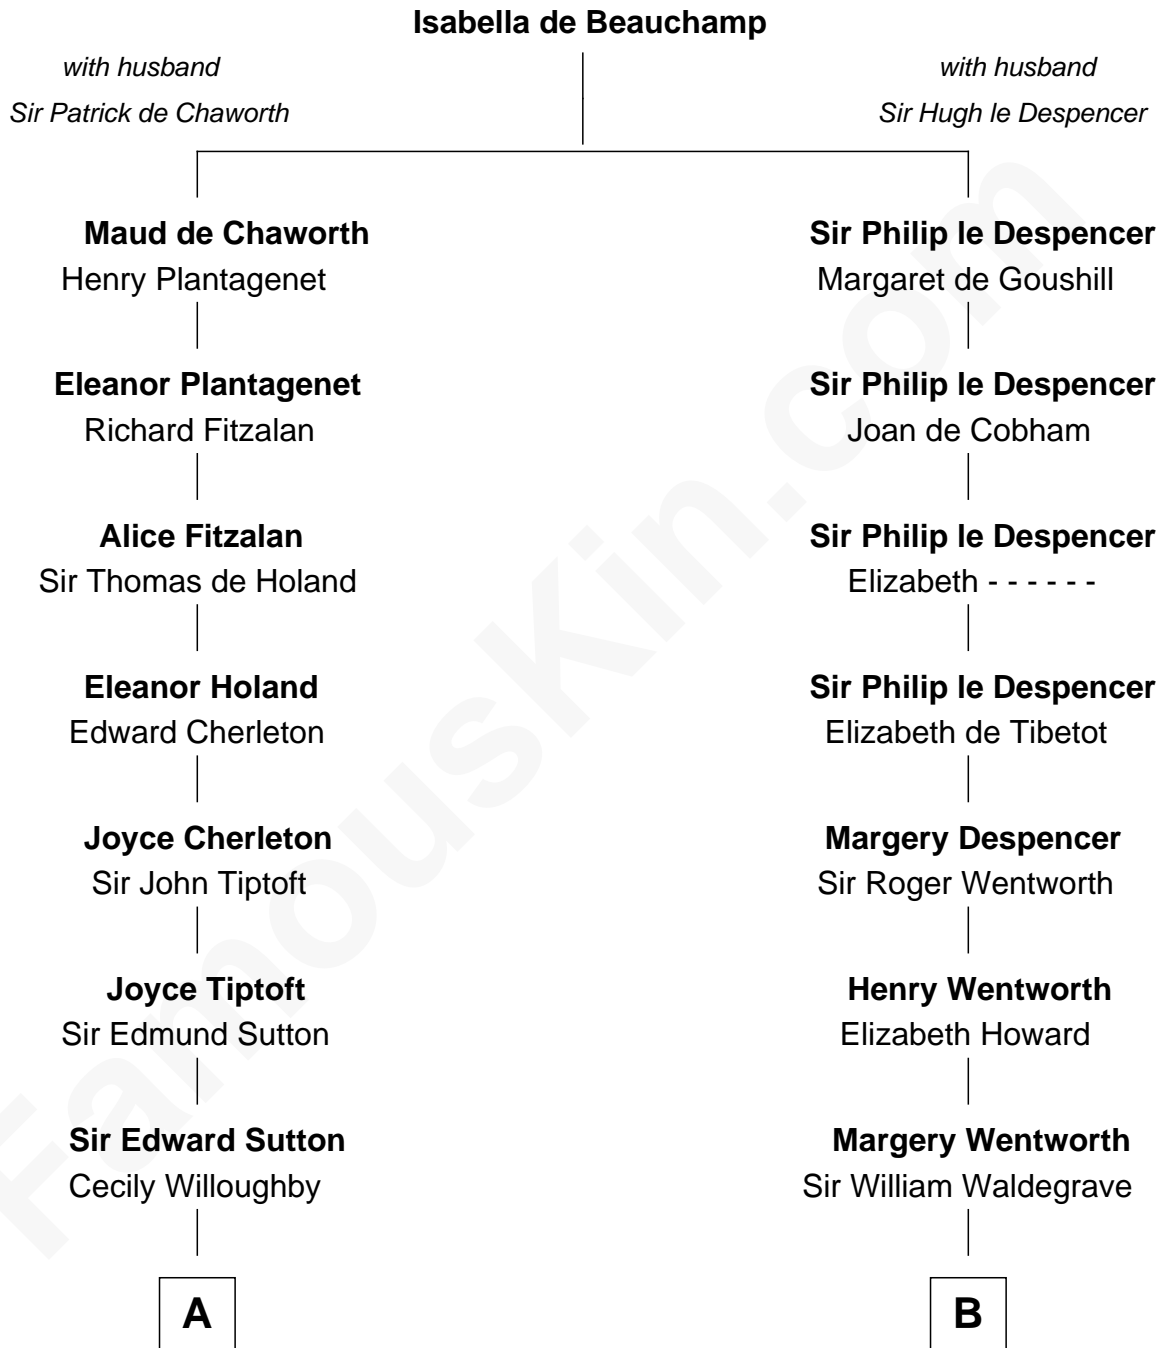

# FamousKin.com Relationship Chart of

**Herbert Hoover**  
31st U.S. President

21st cousin of

**Maggie Gyllenhaal**  
Movie Actress

**C**

**Endymia Winn**  
Thomas Sherwood

**Lucinda Sherwood**  
John Minthorn

**Theodore Minthorn**  
Mary Wasley

**Hulda Randall Minthorn**  
Jessie Clark Hoover

**Herbert Hoover**  
*31st U.S. President*

**D**

**Anders Leonard Gyllenhaal**  
Selma Amanda Nelson

**Leonard Ephraim Gyllenhaal**  
Philo Pendleton