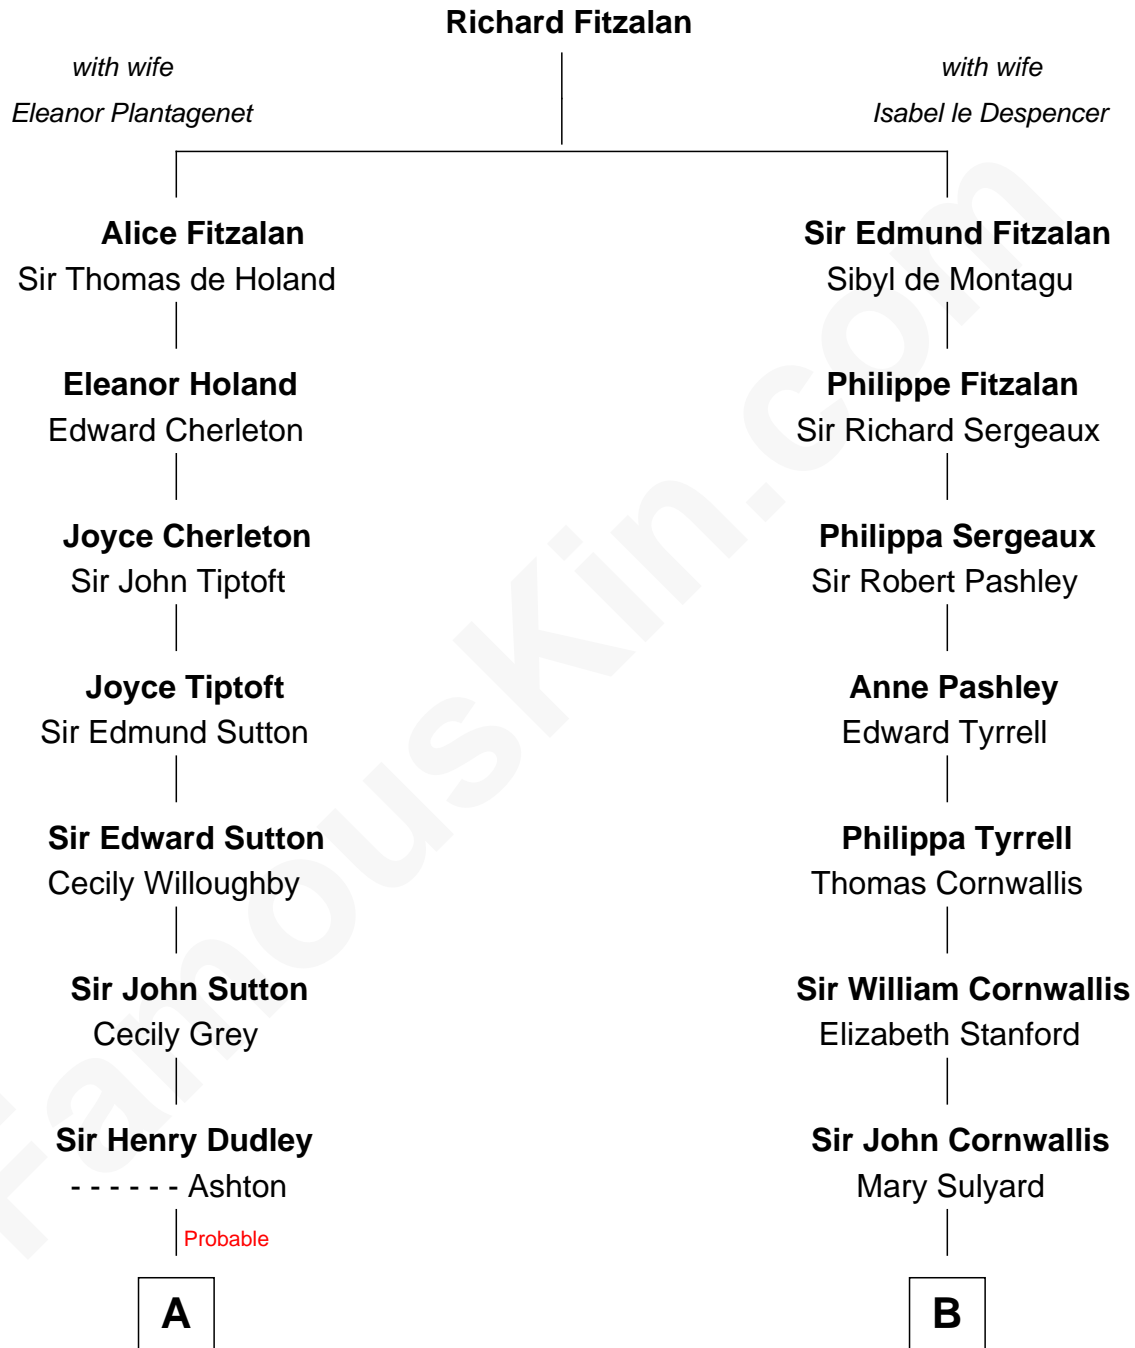

FamousKin.com Relationship Chart of

Herbert Hoover

31st U.S. President

17th cousin 2 times removed of

General James Longstreet

Confederate Army - U.S. Civil War

C

—
Theodore Minthorn

Mary Wasley

—
Hulda Randall Minthorn

Jessie Clark Hoover

—
Herbert Hoover

31st U.S. President

FamousKin.com