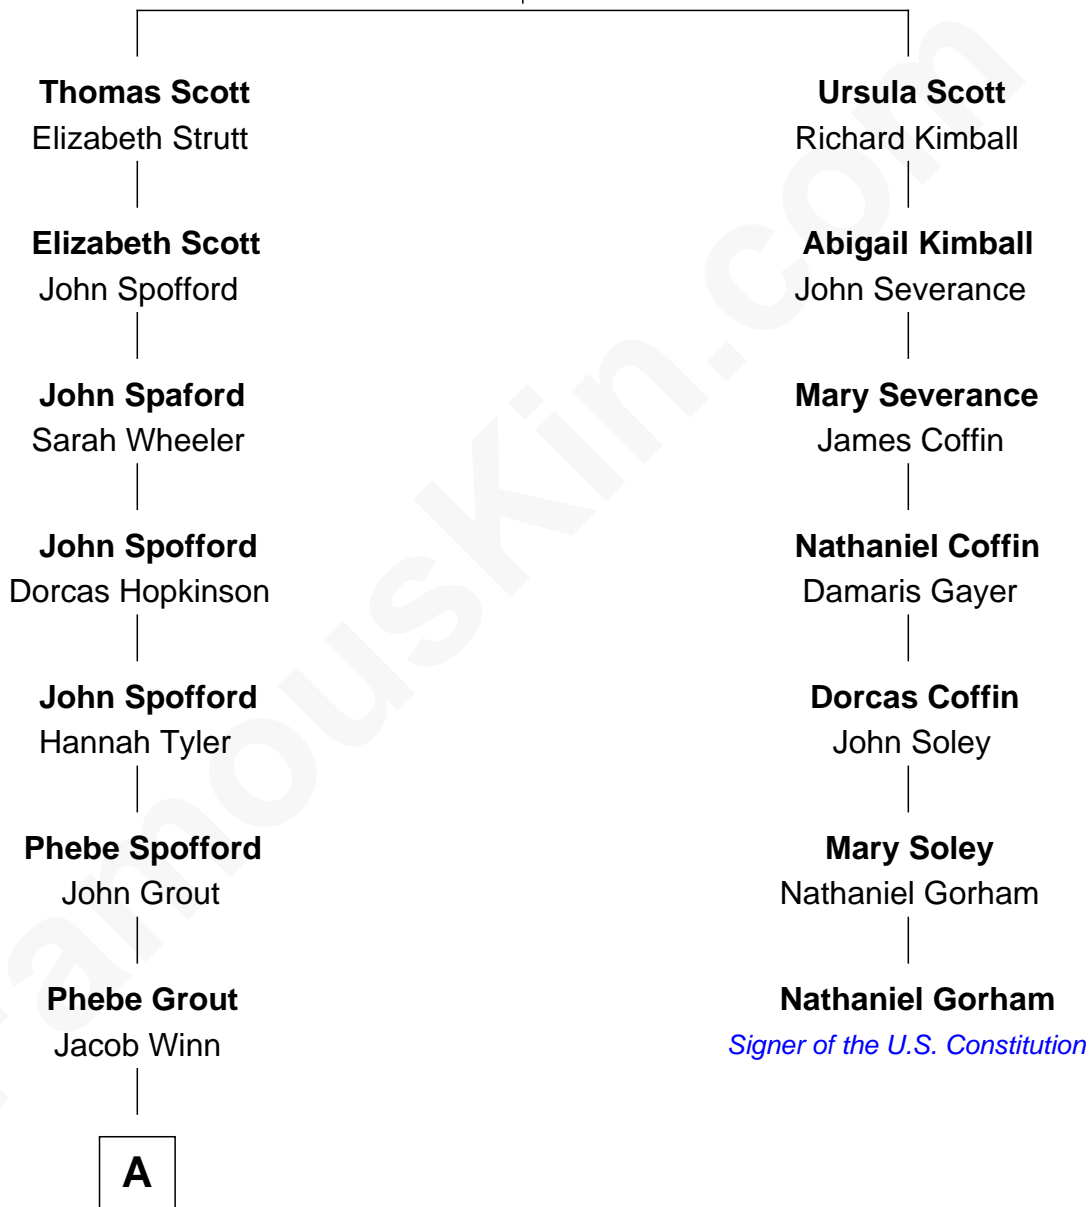

FamousKin.com Relationship Chart of

Herbert Hoover

31st U.S. President

6th cousin 5 times removed of

Nathaniel Gorham

Signer of the U.S. Constitution

Henry Scott
Martha Whatlock

A

—
Endymia Winn

Thomas Sherwood

—
Lucinda Sherwood

John Minthorn

—
Theodore Minthorn

Mary Wasley

—
Hulda Randall Minthorn

Jessie Clark Hoover

—
Herbert Hoover

31st U.S. President