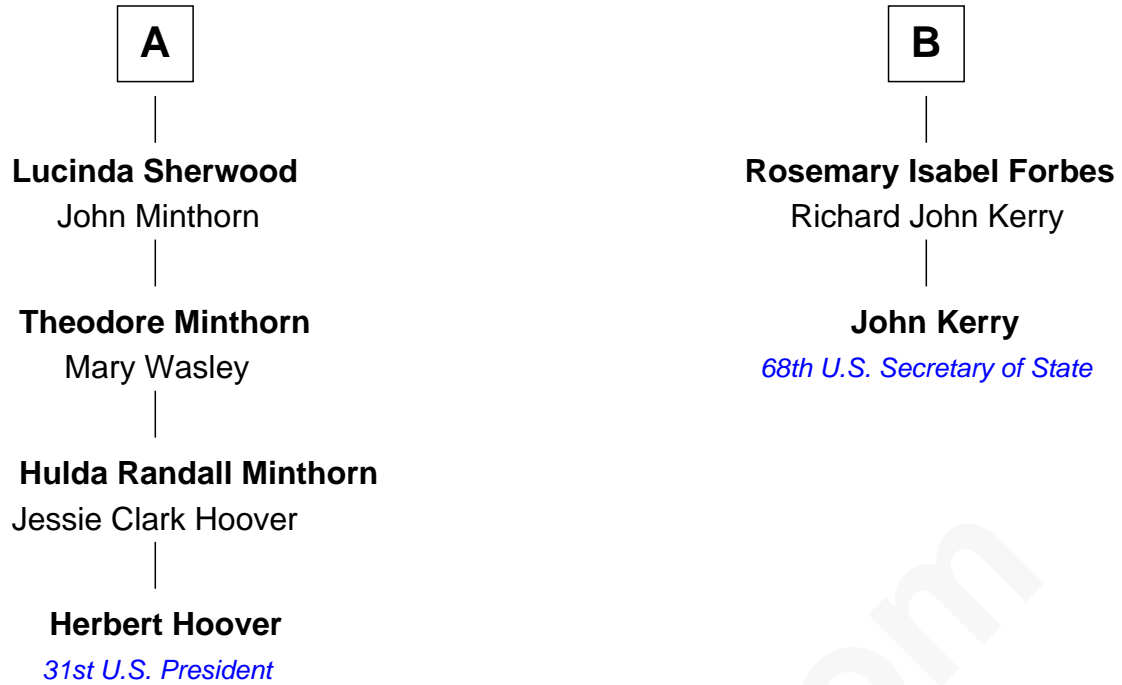

*with wife
Katherine Deighton*

Anne Dudley
Gov. Simon Bradstreet

Gov. Joseph Dudley
Rebecca Tyng

Dudley Bradstreet
Anne Wood

Anne Dudley
John Winthrop

Margaret Bradstreet
Job Tyler

John Still Winthrop
Jane Borland

Hannah Tyler
John Spofford

Thomas Lindall Winthrop
Elizabeth Bowdoin Temple

Phebe Spofford
John Grout

Robert Charles Winthrop
Elizabeth Cabot Blanchard

Phebe Grout
Jacob Winn

Robert Charles Winthrop
Elizabeth Mason

Endymia Winn
Thomas Sherwood

Margaret Tyndal Winthrop
James Grant Forbes

A

B

FamousKin.com