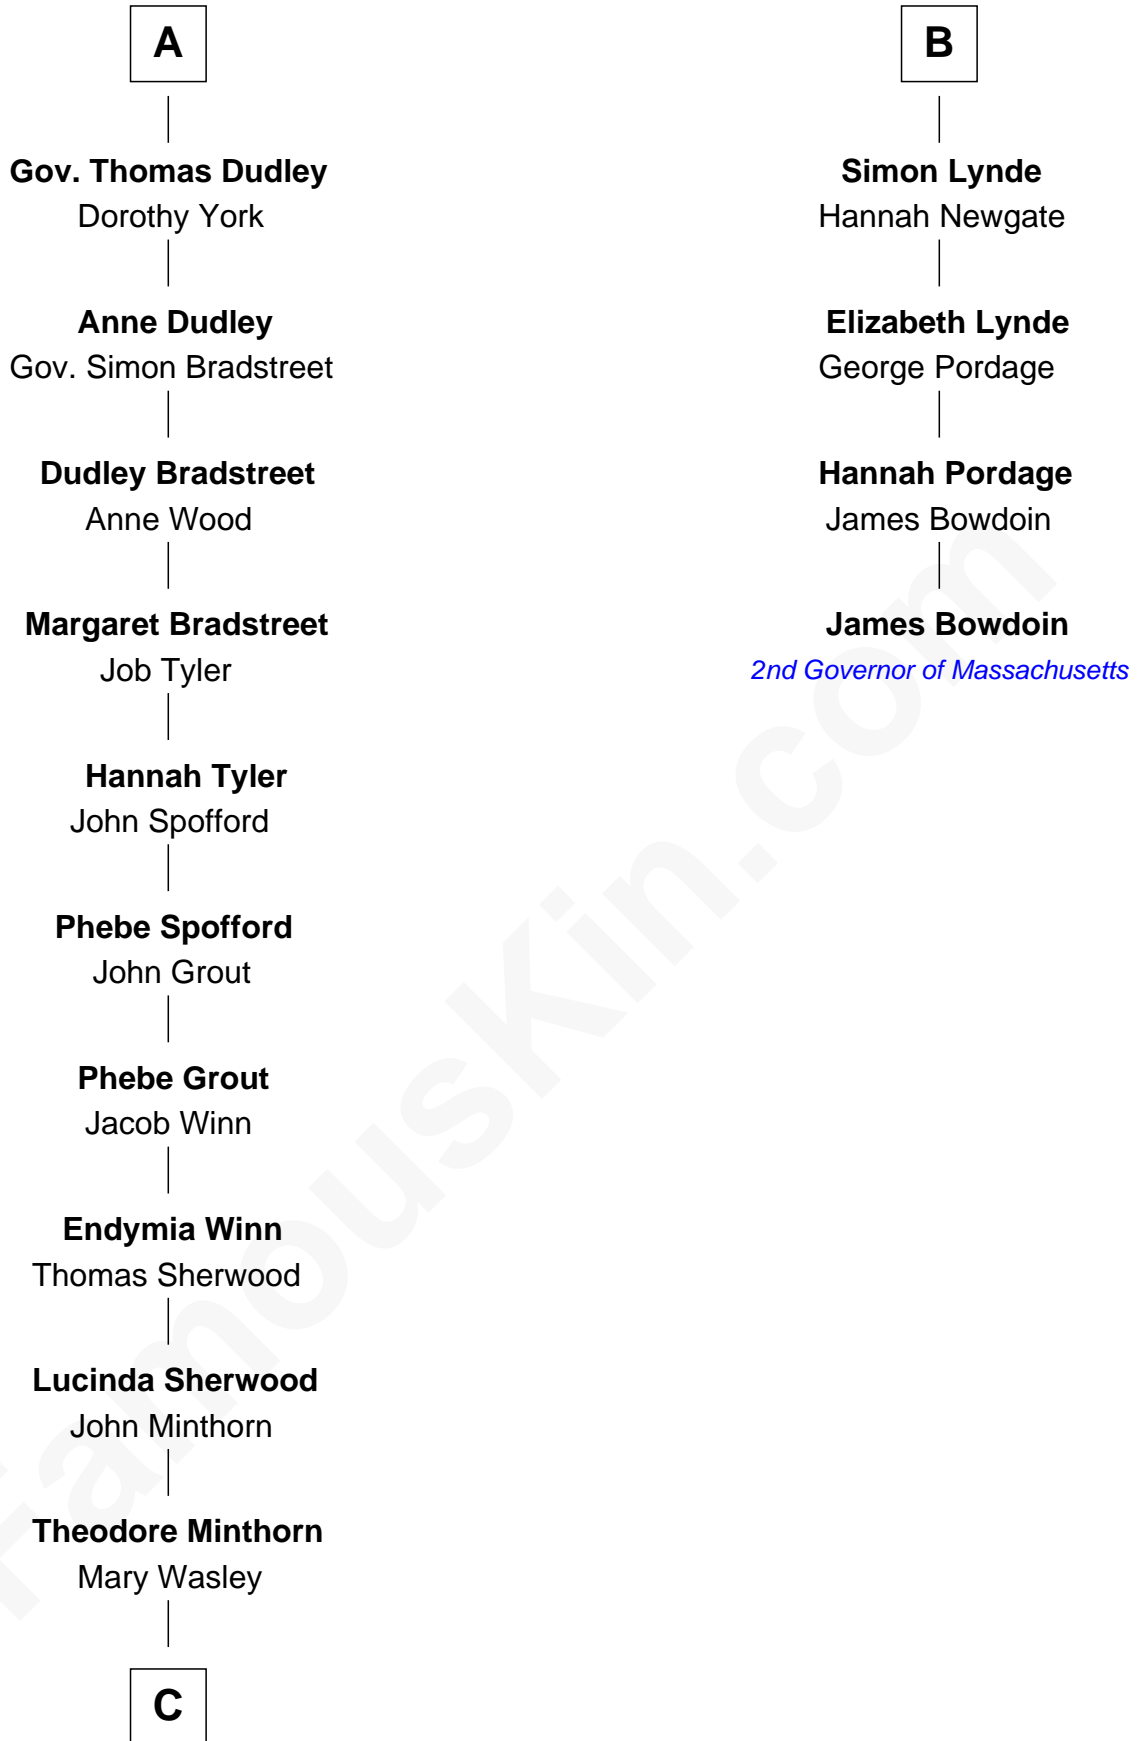

FamousKin.com Relationship Chart of

Herbert Hoover

31st U.S. President

10th cousin 8 times removed of

James Bowdoin

2nd Governor of Massachusetts

C

—
Hulda Randall Minthorn

Jessie Clark Hoover

—
Herbert Hoover

31st U.S. President

FamousKin.com