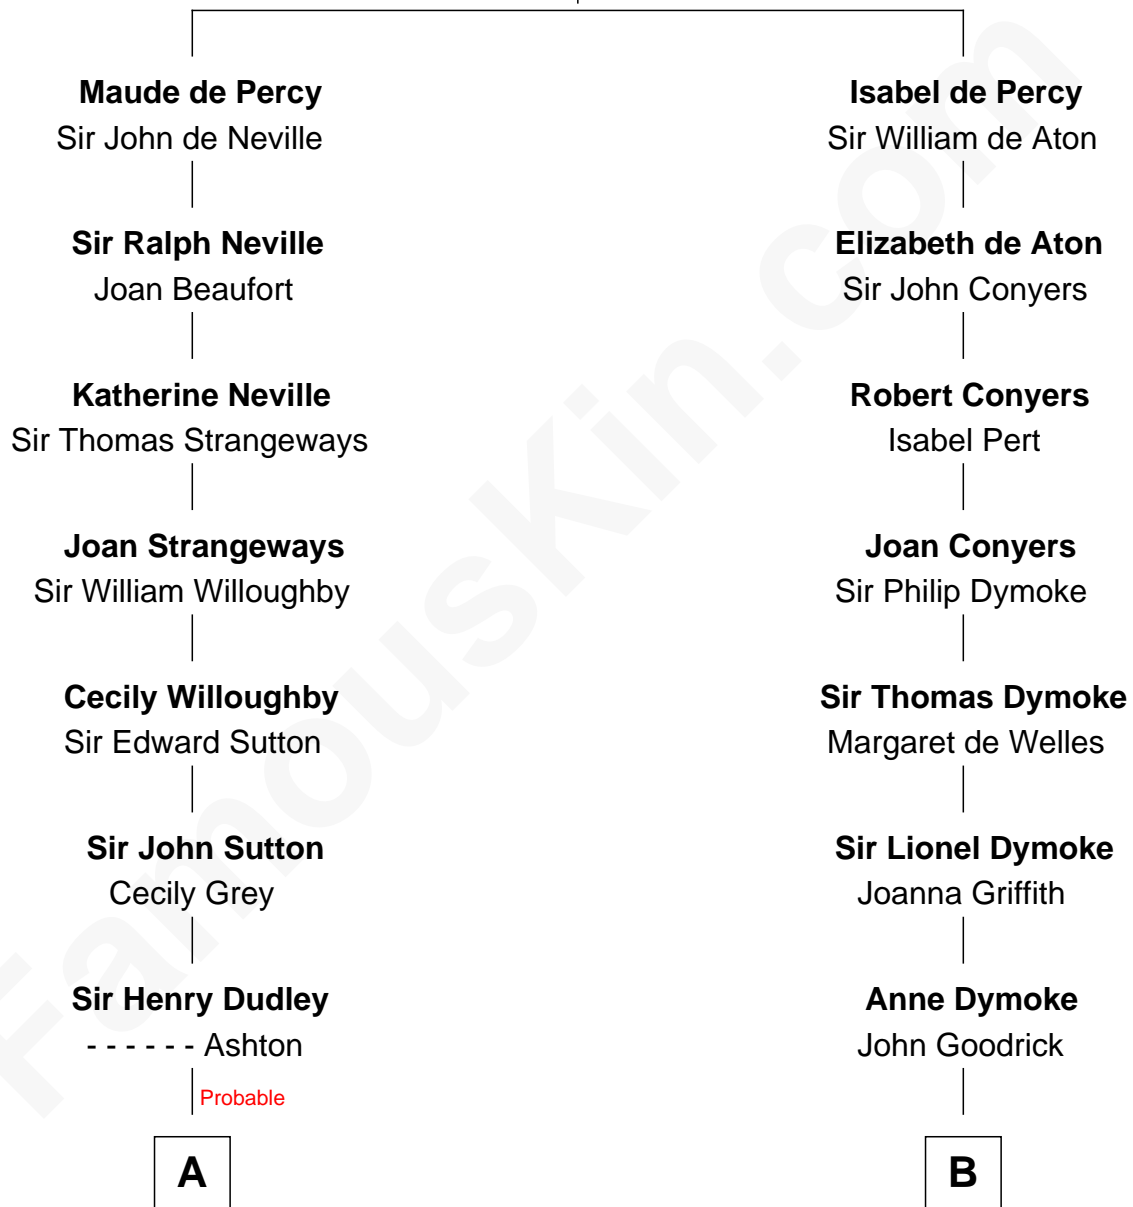

# FamousKin.com Relationship Chart of

**Herbert Hoover**

*31st U.S. President*

19th cousin 1 time removed of

**Lucille Ball**

*TV Actress - "I Love Lucy"*

**Sir Henry de Percy**

Idoine de Clifford

**C**

**Theodore Minthorn**

Mary Wasley

**Hulda Randall Minthorn**

Jessie Clark Hoover

**Herbert Hoover**

*31st U.S. President*

**D**

**George Osborn Durrell**

Anne Jane Jewell

**Nellie Rebecca Durrell**

Jasper Clinton Ball

**Henry Durrell Ball**

Desiree Evelyn Hunt

**Lucille Ball**

*TV Actress - "I Love Lucy"*