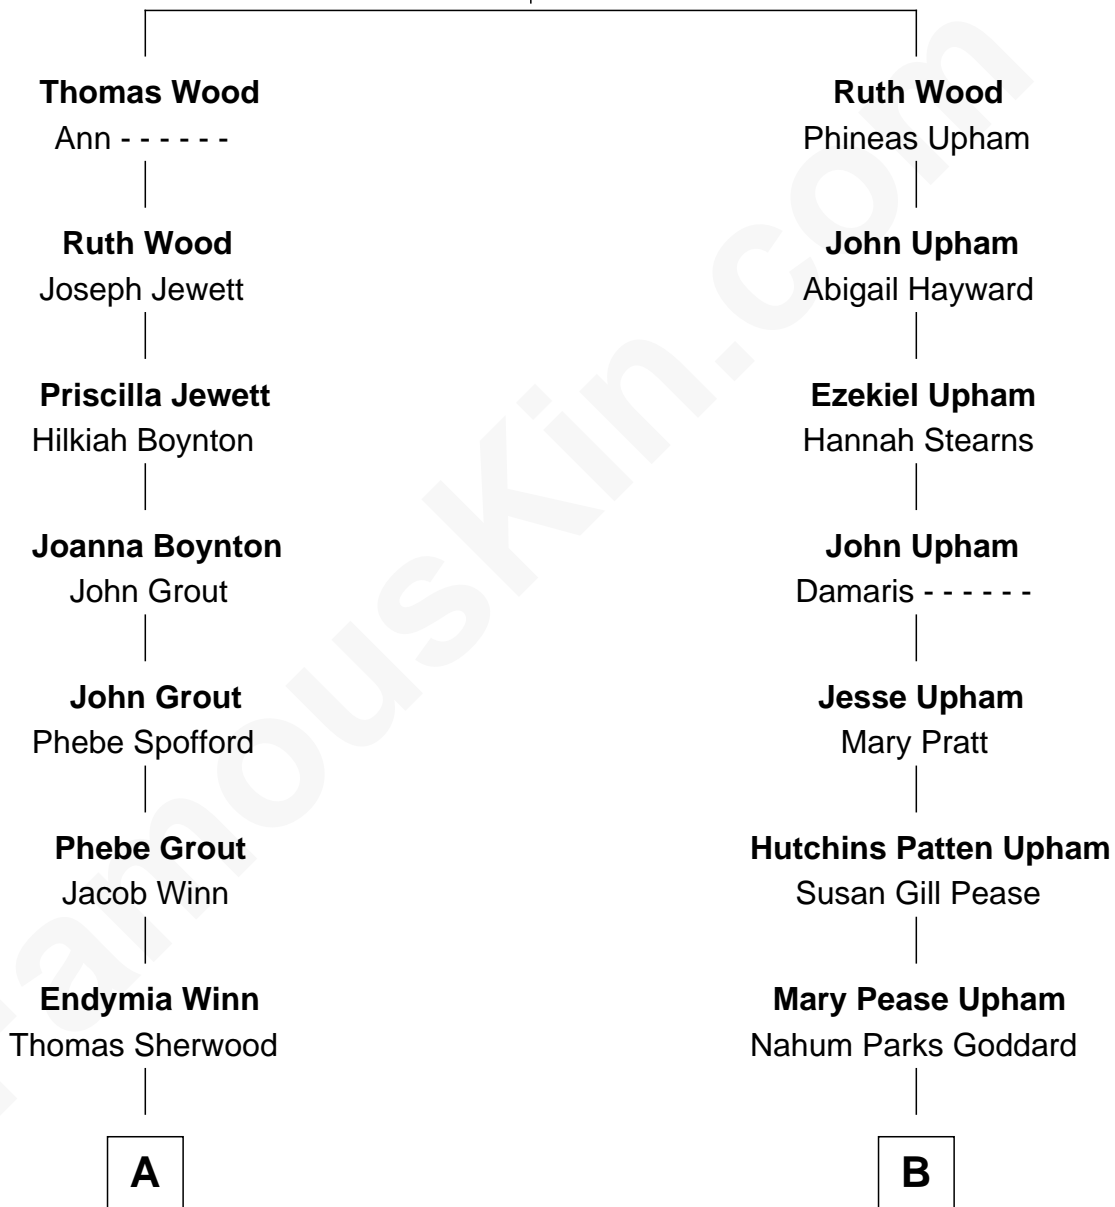

# FamousKin.com Relationship Chart of

**Herbert Hoover**

*31st U.S. President*

8th cousin 2 times removed of

**Robert H. Goddard**

*Inventor of First Liquid-propelled Rocket*

**Edward Wood**

Ruth Lee

**A**

**Lucinda Sherwood**

John Minthorn

**Theodore Minthorn**

Mary Wasley

**Hulda Randall Minthorn**

Jessie Clark Hoover

**Herbert Hoover**

*31st U.S. President*

**B**

**Nahum Danford Goddard**

Fannie Louise Hoyt

**Robert H. Goddard**

*Rocket Scientist*

FamousKin.com