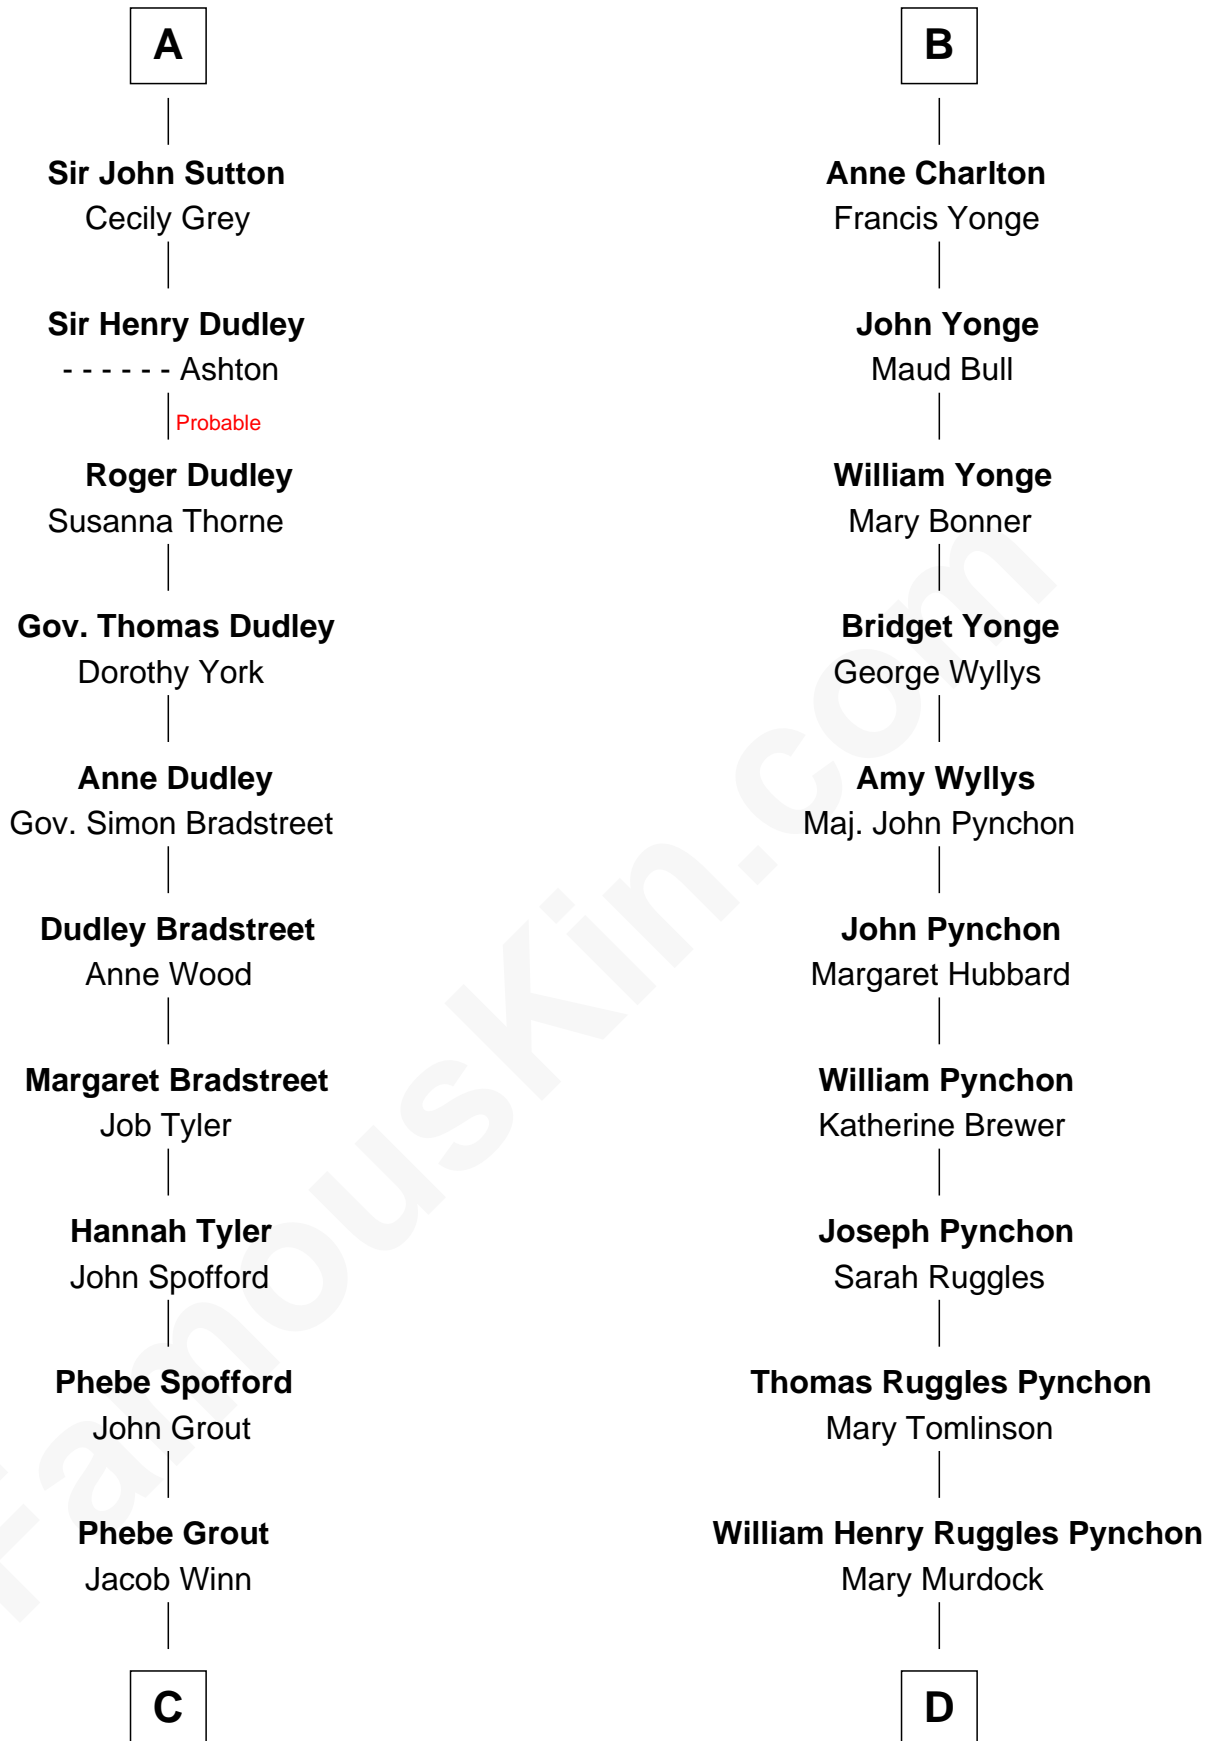

FamousKin.com Relationship Chart of

Herbert Hoover

31st U.S. President

20th cousin 1 time removed of

Thomas Pynchon

American Novelist

Sir Alan la Zouche

Eleanor de Segrave

Maude la Zouche
Sir Robert de Holland

Thomas Holand
Joan Plantagenet

Sir Thomas de Holand
Alice Fitzalan

Eleanor Holand
Edward Cherleton

Joyce Cherleton
Sir John Tiptoft

Joyce Tiptoft
Sir Edmund Sutton

Sir Edward Sutton
Cecily Willoughby

A

Elena Zouche
Alan de Charlton

Alan de Charlton
Margery FitzAer

Thomas de Charlton

Anna de Charlton
William de Knightley

Thomas de Knightley de Charlton
Elizabeth Francis

Robert Charlton
Mary Corbet

Richard Charlton
Elizabeth Mainwaring

B

C

Endymia Winn
Thomas Sherwood

Lucinda Sherwood
John Minthorn

Theodore Minthorn
Mary Wasley

Hulda Randall Minthorn
Jessie Clark Hoover

Herbert Hoover
31st U.S. President

D