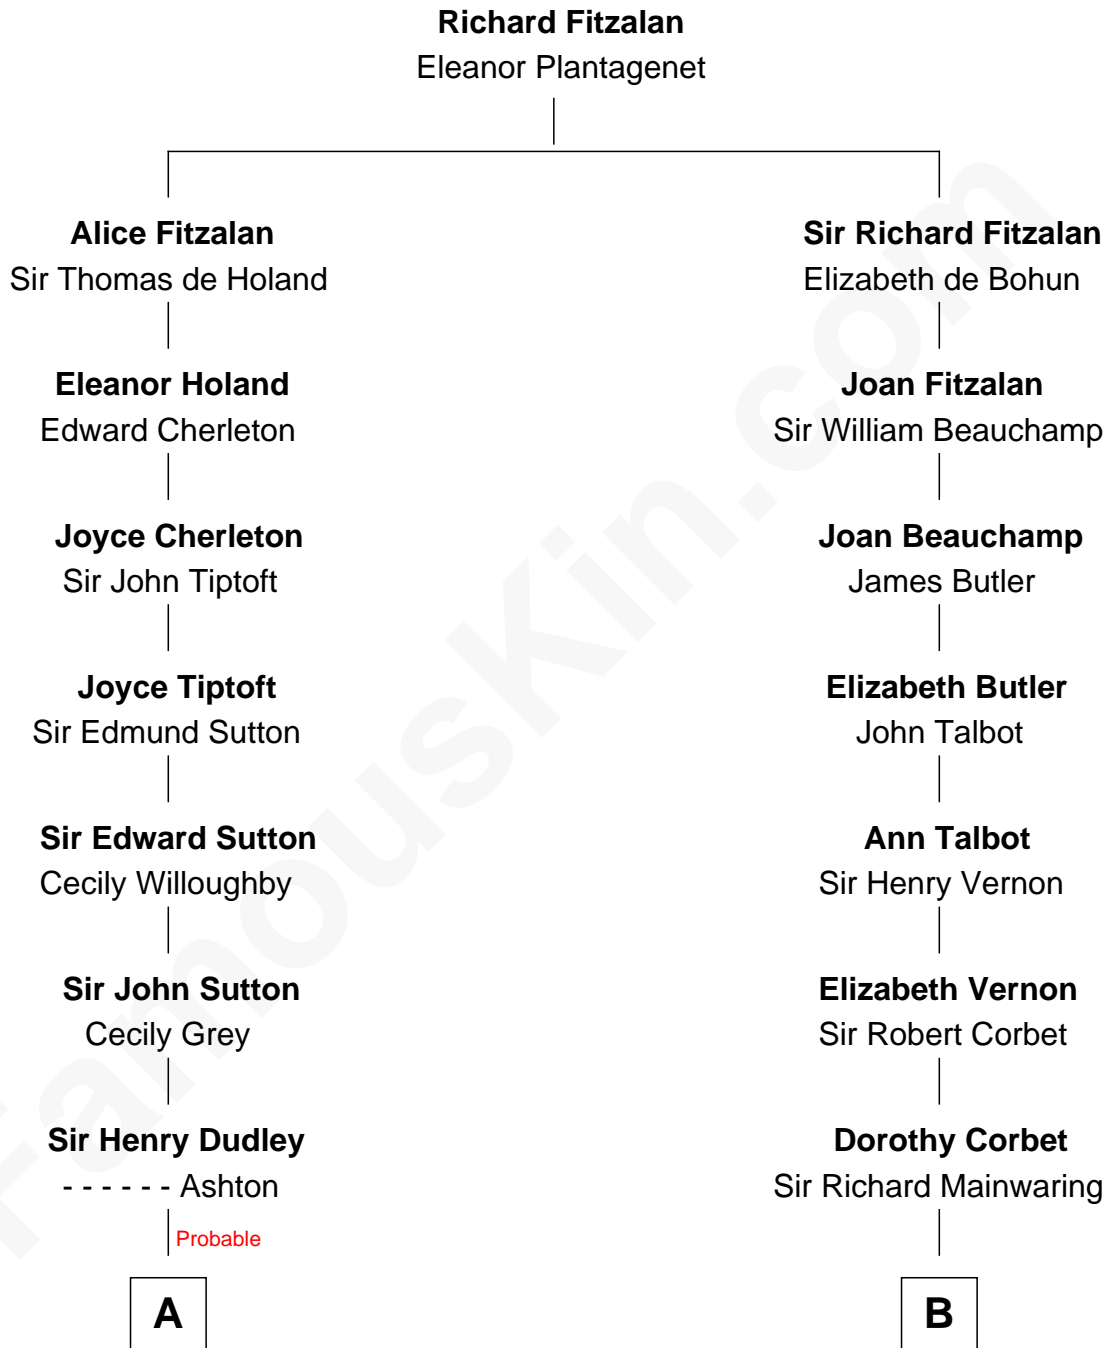

# FamousKin.com Relationship Chart of

**Herbert Hoover**  
31st U.S. President

19th cousin of

**John Foster Dulles**  
52nd U.S. Secretary of State

**C**

**Theodore Minthorn**

Mary Wasley

**Hulda Randall Minthorn**

Jessie Clark Hoover

**Herbert Hoover**

*31st U.S. President*

**D**

**Harriet Lathrop Winslow**

Rev. John Welsh Dulles

**Allen Macy Dulles**

Edith Foster