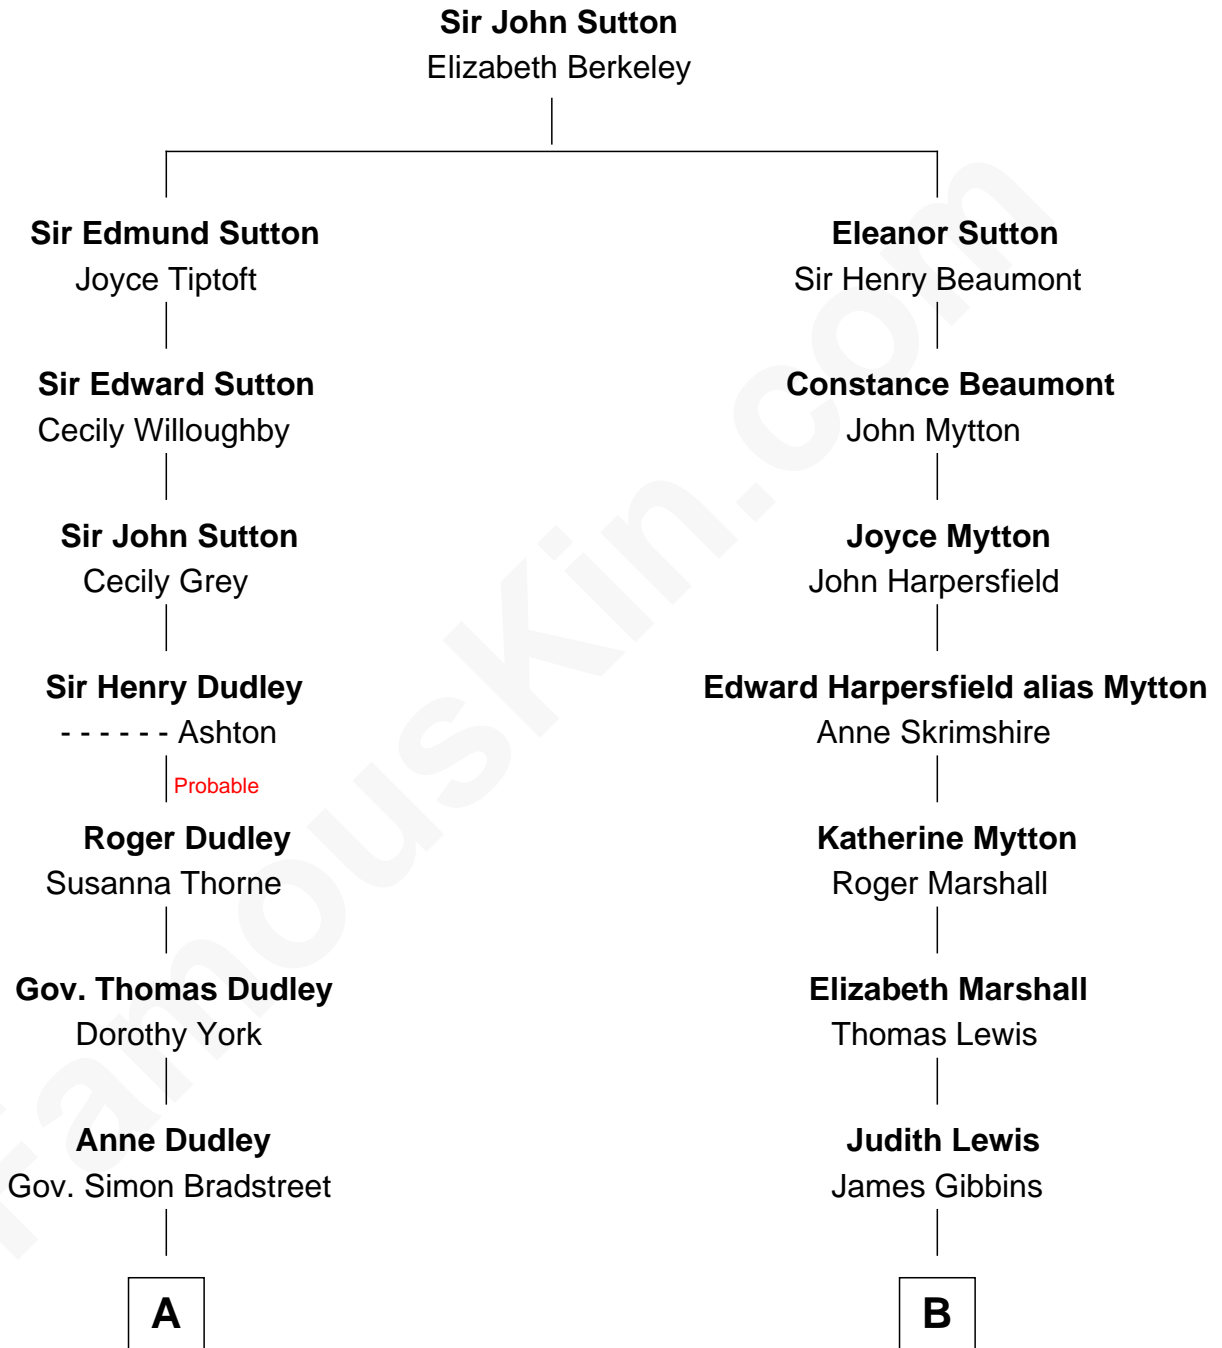

# FamousKin.com Relationship Chart of

**Herbert Hoover**

*31st U.S. President*

16th cousin 1 time removed of

**Chevy Chase**

*Comedian, Actor and Writer*

Chevy Chase photo by [Alan Light](#) (CC BY 2.0)