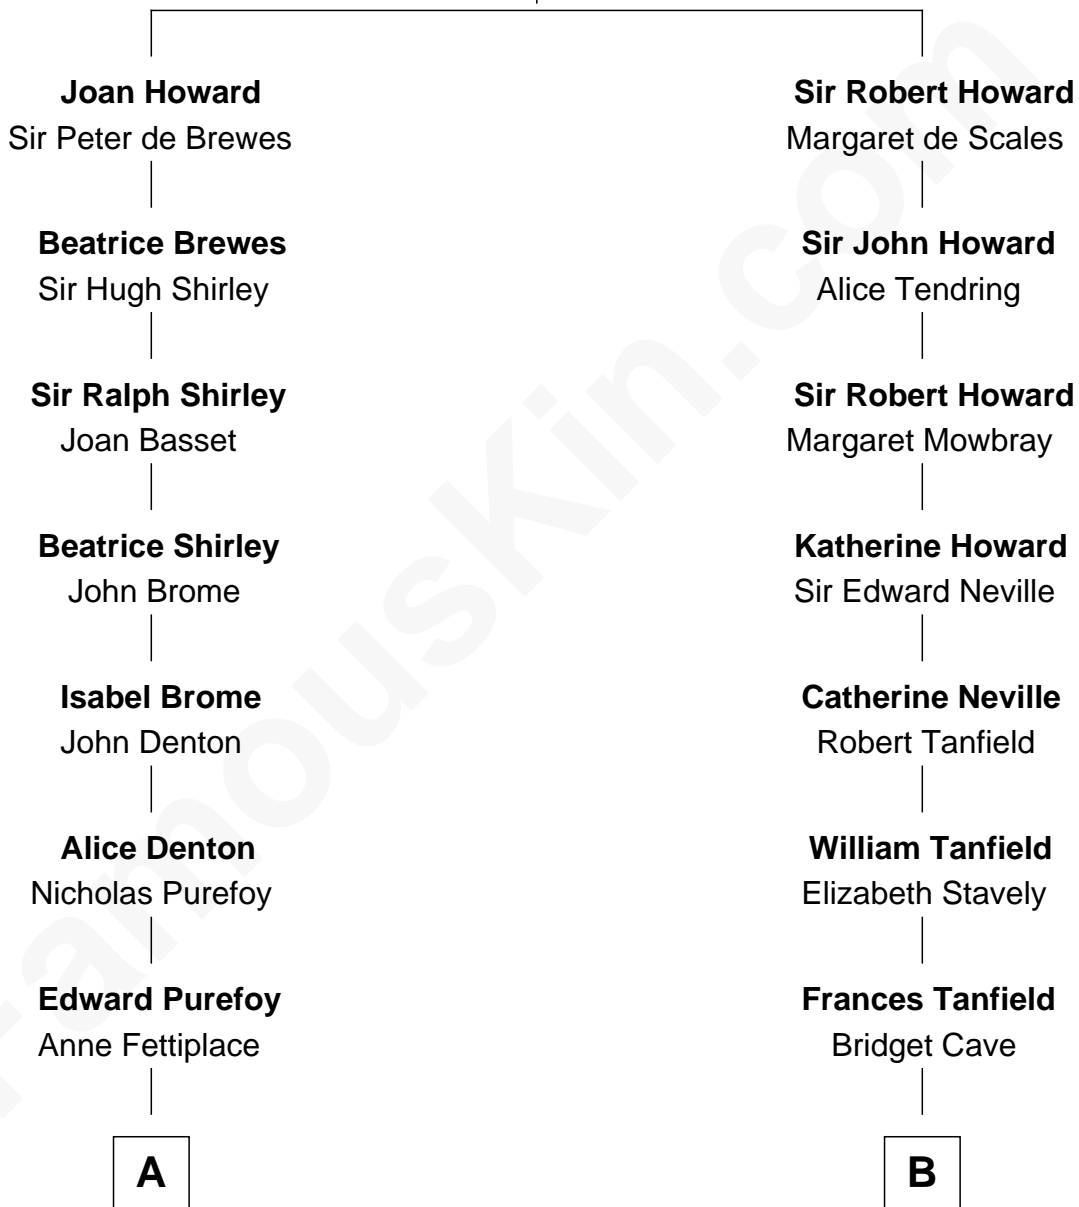

FamousKin.com Relationship Chart of

Herbert Hoover

31st U.S. President

19th cousin 1 time removed of

Upton Sinclair

Pulitzer Prize Winning Novelist

Sir John Howard

Alice de Bois

C

Lucinda Sherwood

John Minthorn

Theodore Minthorn

Mary Wasley

Hulda Randall Minthorn

Jessie Clark Hoover

Herbert Hoover