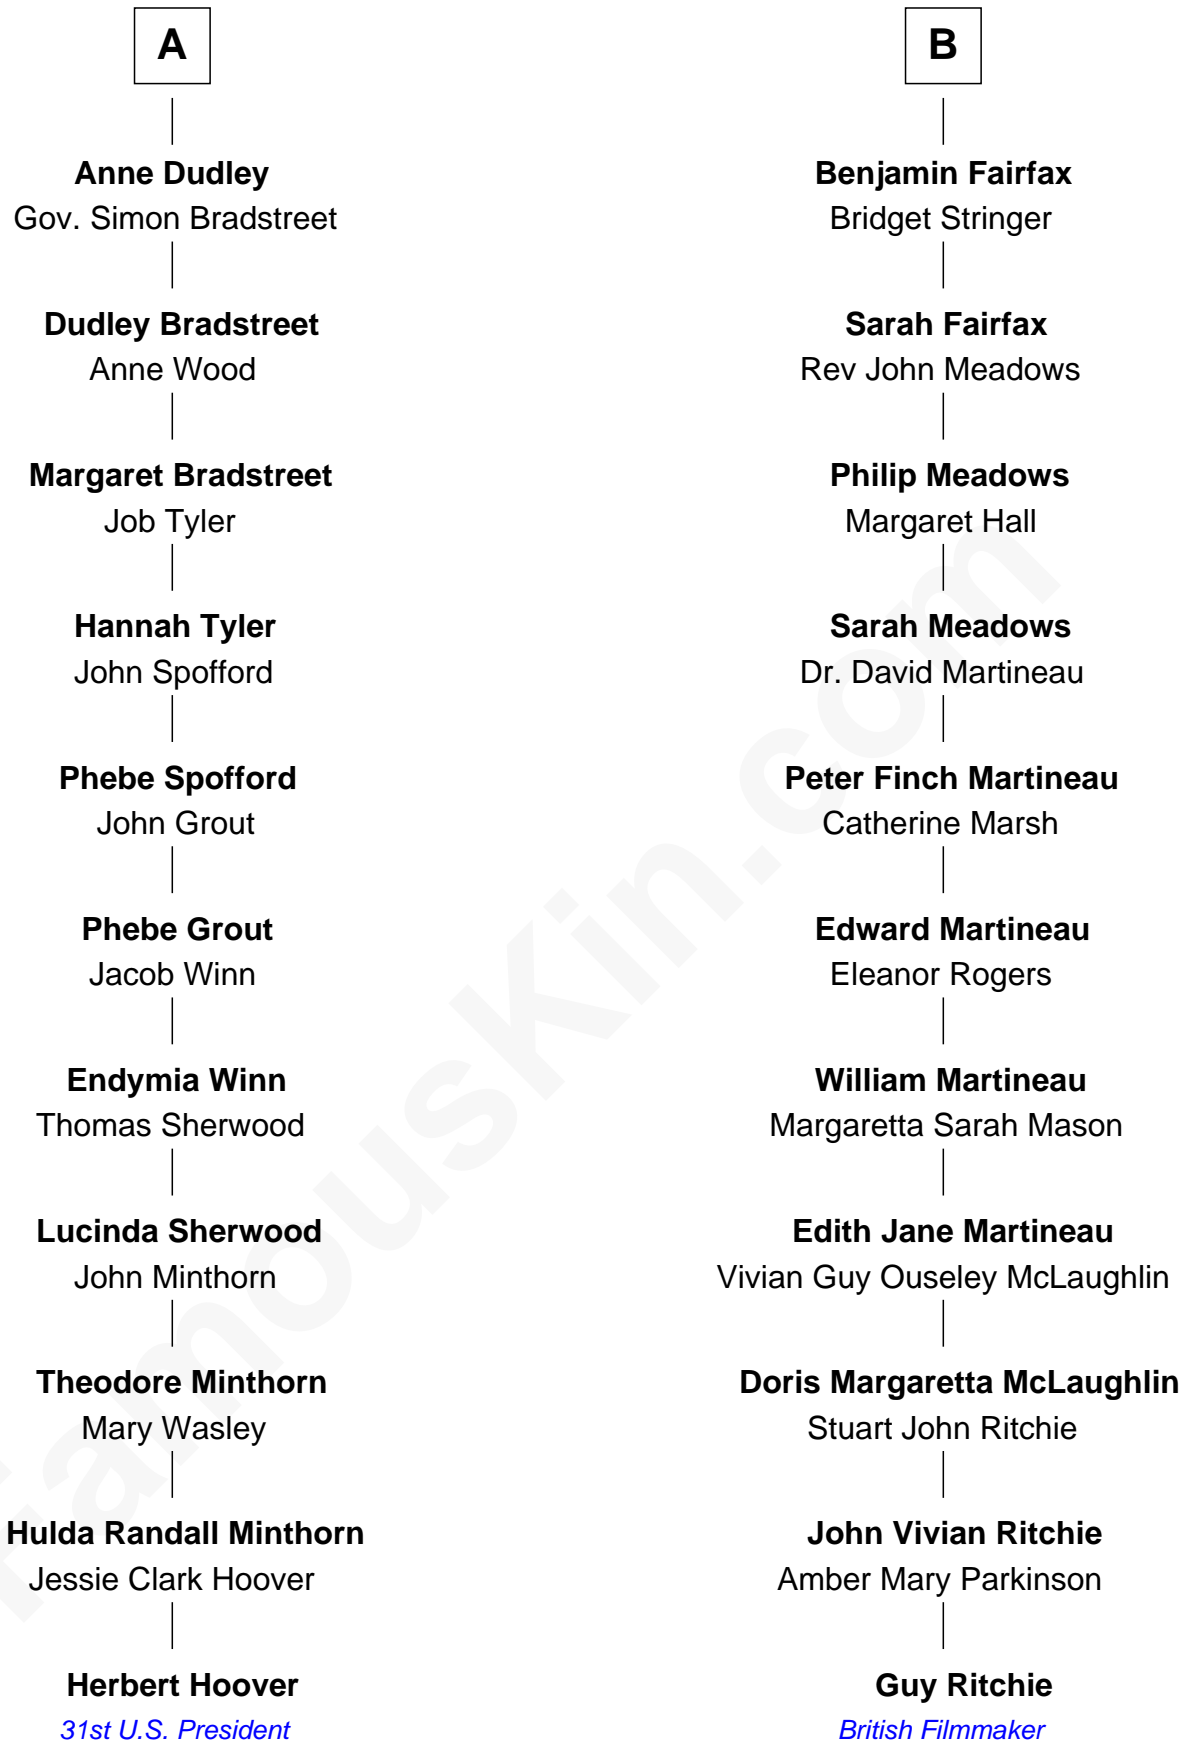

# FamousKin.com Relationship Chart of

**Herbert Hoover**  
31st U.S. President

17th cousin of

**Guy Ritchie**  
British Filmmaker

Guy Ritchie photo by [Georges Biard](#) (CC BY-SA 3.0)