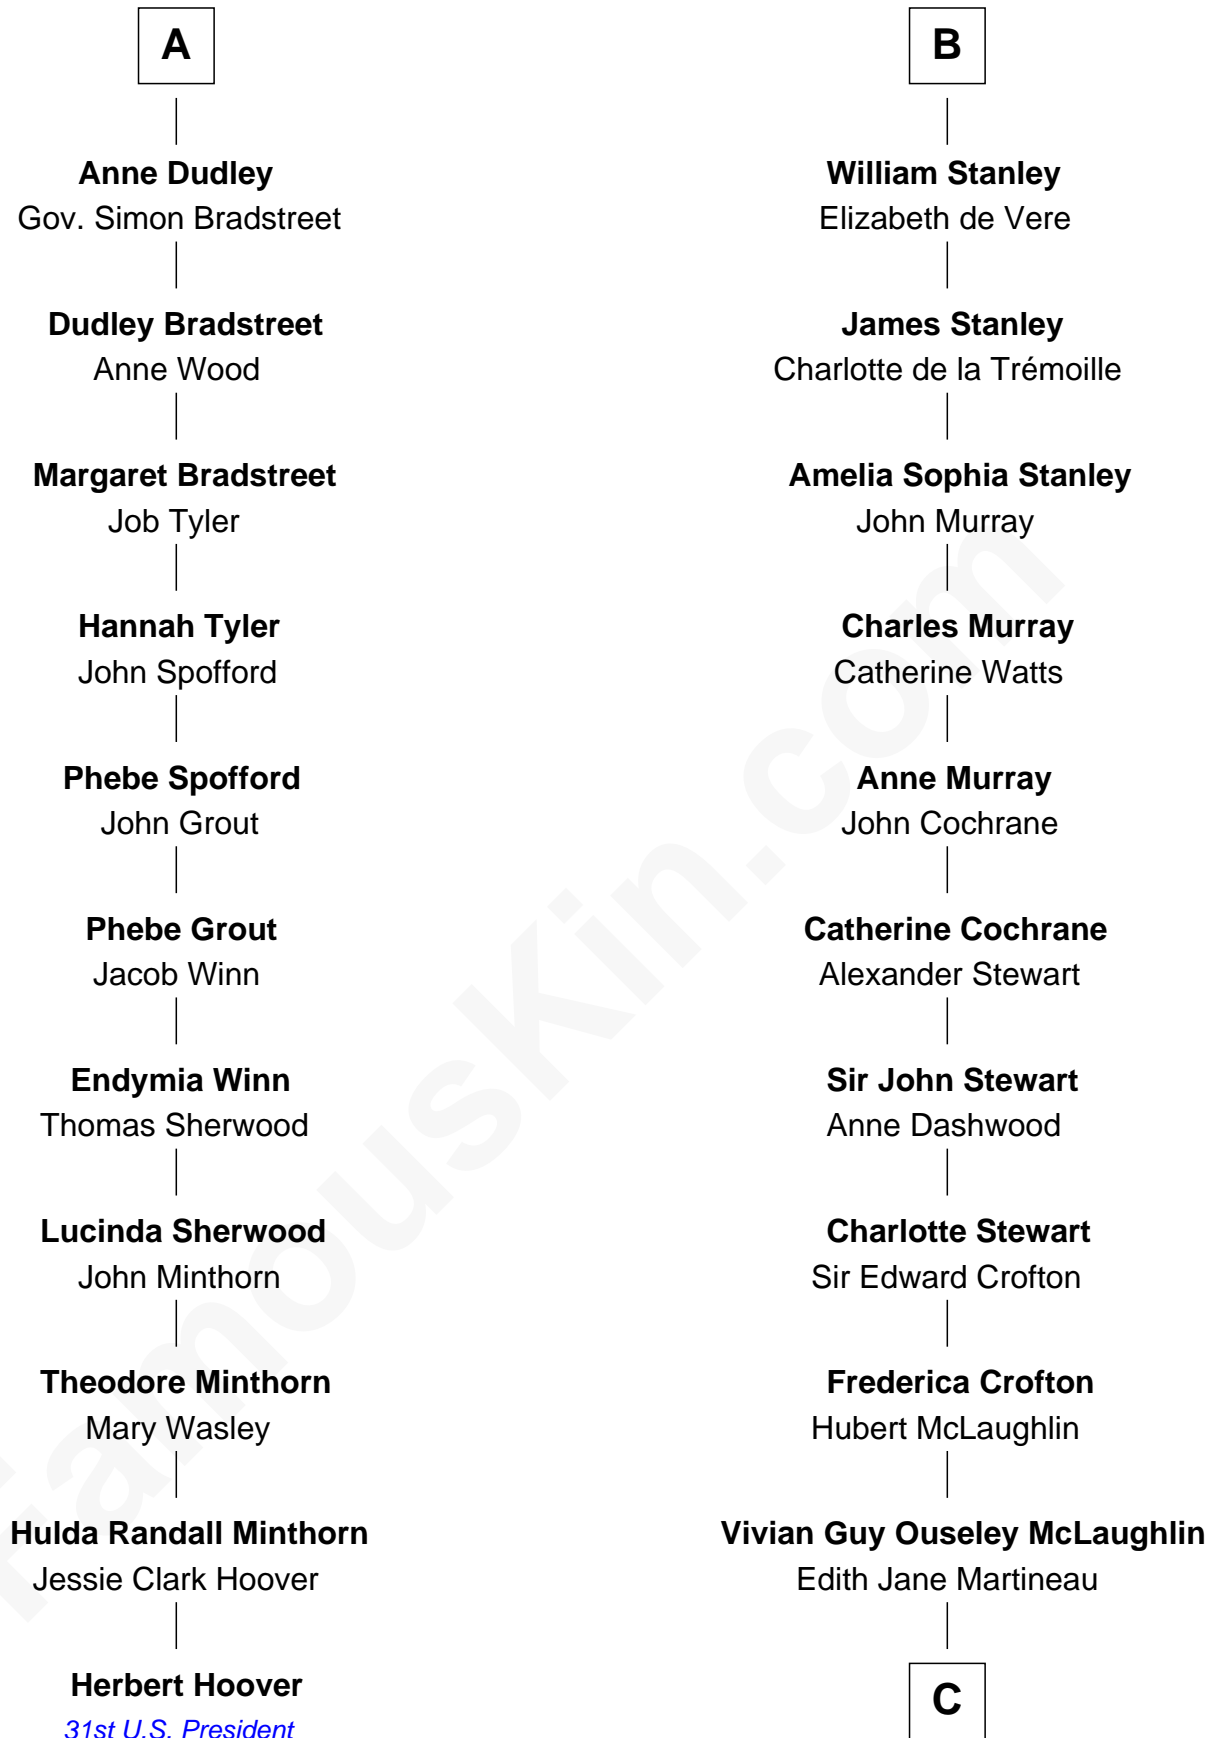

FamousKin.com Relationship Chart of

Herbert Hoover

31st U.S. President

17th cousin 2 times removed of

Guy Ritchie

British Filmmaker

C

Doris Margaretta McLaughlin

Stuart John Ritchie

John Vivian Ritchie

Amber Mary Parkinson

Guy Ritchie

British Filmmaker

FamousKin.com