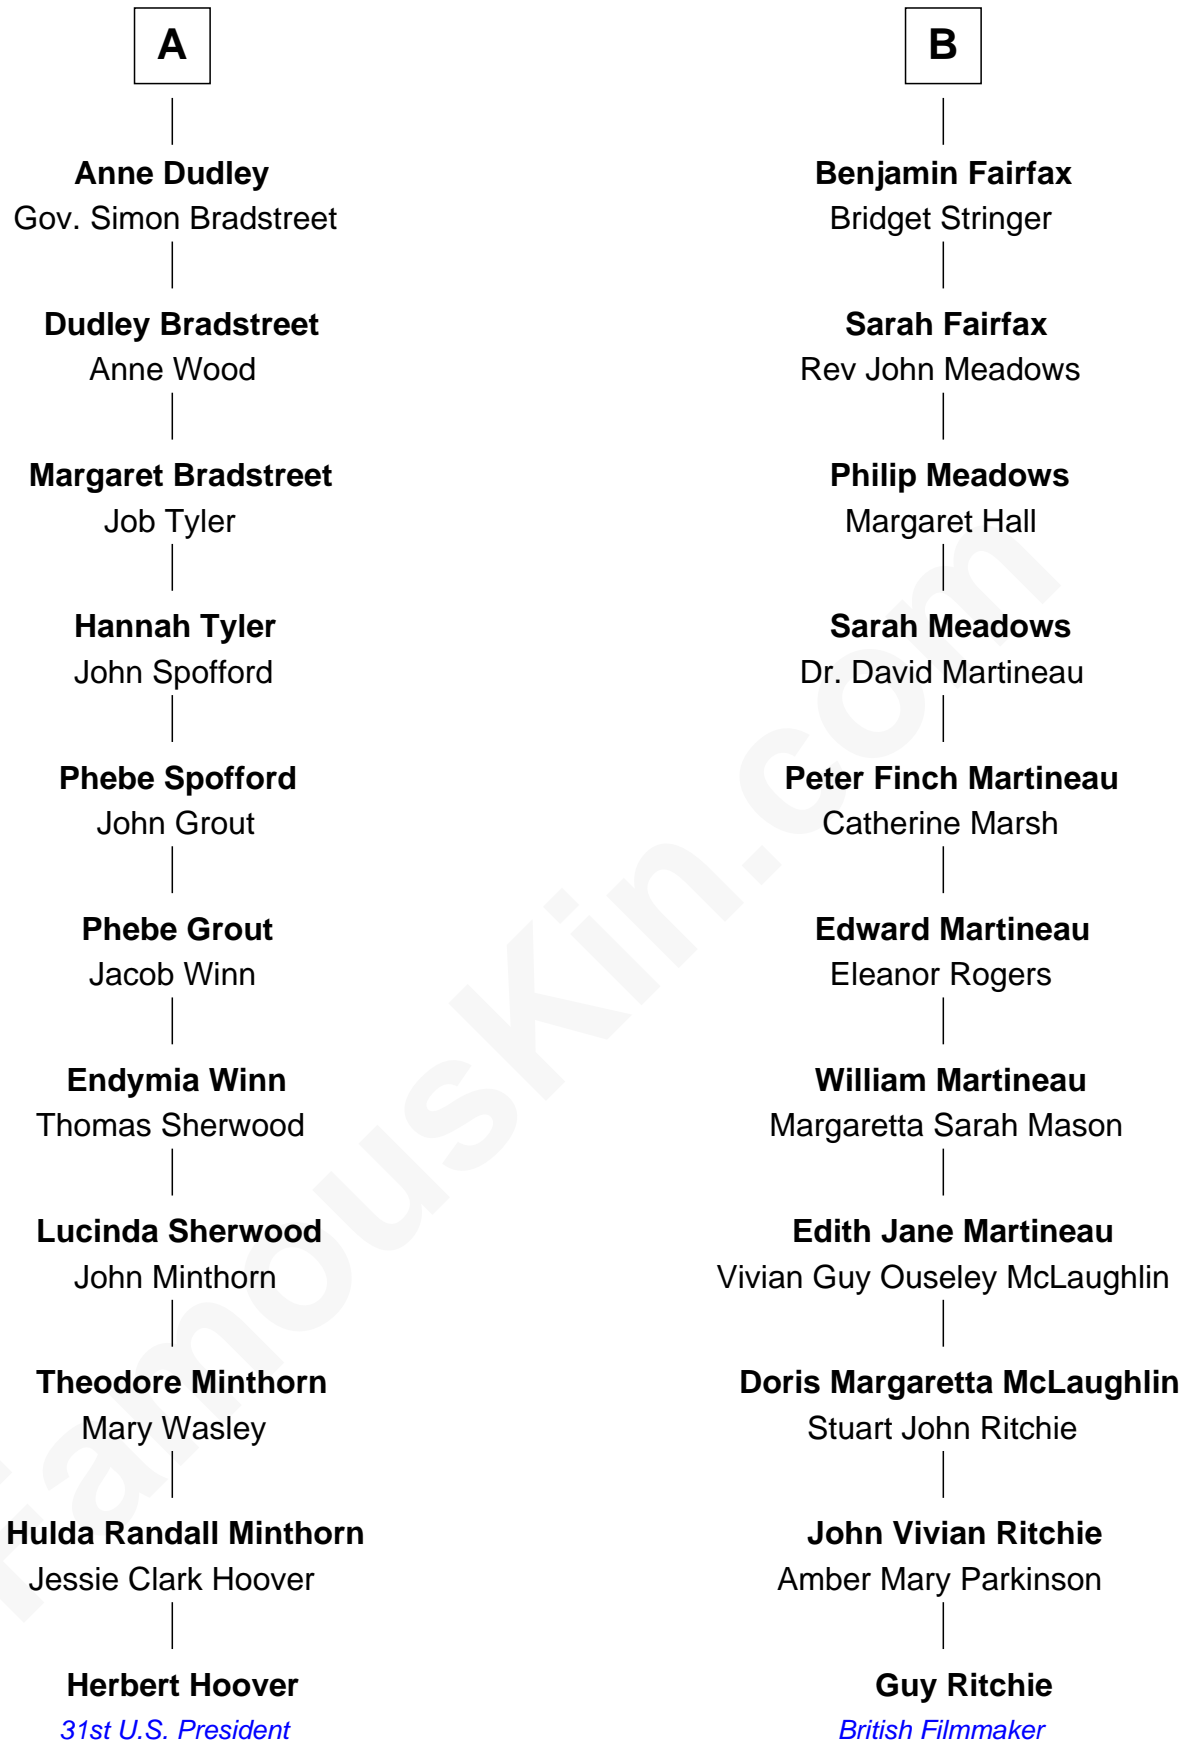

FamousKin.com Relationship Chart of

Herbert Hoover
31st U.S. President

17th cousin of

Guy Ritchie
British Filmmaker

Sir Ralph Neville
Joan Beaufort

Katherine Neville
Sir Thomas Strangeways

Joan Strangeways
Sir William Willoughby

Cecily Willoughby
Sir Edward Sutton

Sir John Sutton
Cecily Grey

Sir Henry Dudley
----- Ashton

Probable

Roger Dudley
Susanna Thorne

Gov. Thomas Dudley
Dorothy York

A

Eleanor Neville
Sir Henry Percy

Sir Henry Percy
Eleanor Poynings

Margaret Percy
Sir William Gascoigne

Agnes Gascoigne
Sir Thomas Fairfax

William Fairfax

John Fairfax
Mary Birch

Rev. Benjamin Fairfax
Sarah Galliard

B

Guy Ritchie photo by [Georges Biard](#) (CC BY-SA 3.0)