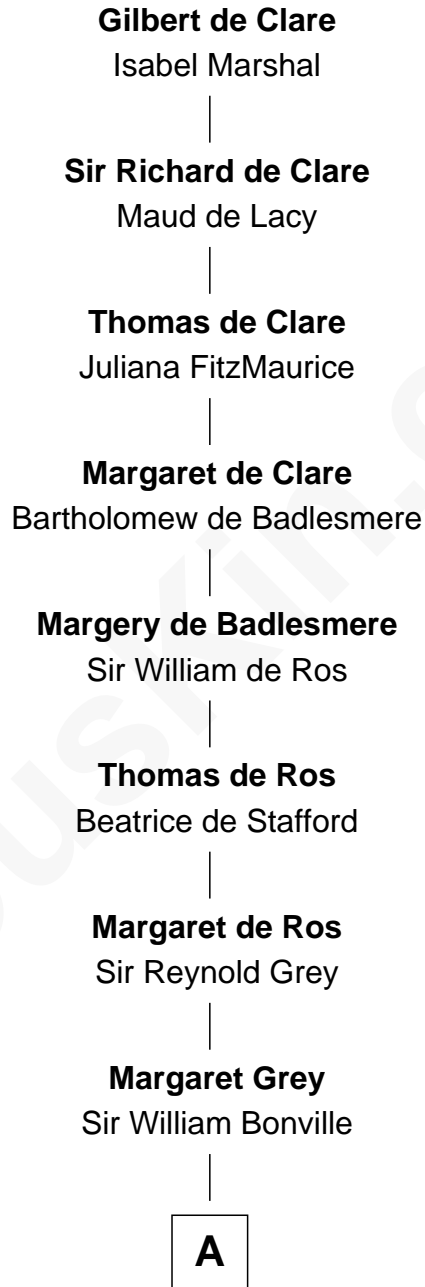

# FamousKin.com Relationship Chart of

**Herbert Hoover**

*31st U.S. President*

23rd Great-grandson of

**Gilbert de Clare**

*Magna Carta Surety*

**A**

**William Bonville**  
Elizabeth Harington

**William Bonville**  
Katherine Neville

**Cecily Bonville**  
Thomas Grey

**Cecily Grey**  
Sir John Sutton

**Sir Henry Dudley**  
----- Ashton

Probable

**Roger Dudley**  
Susanna Thorne

**Gov. Thomas Dudley**  
Dorothy York

**Anne Dudley**  
Gov. Simon Bradstreet

**Dudley Bradstreet**  
Anne Wood

**Margaret Bradstreet**  
Job Tyler

**B**

**B**

**Hannah Tyler**

John Spofford

**Phebe Spofford**

John Grout

**Phebe Grout**

Jacob Winn

**Endymia Winn**

Thomas Sherwood

**Lucinda Sherwood**

John Minthorn

**Theodore Minthorn**