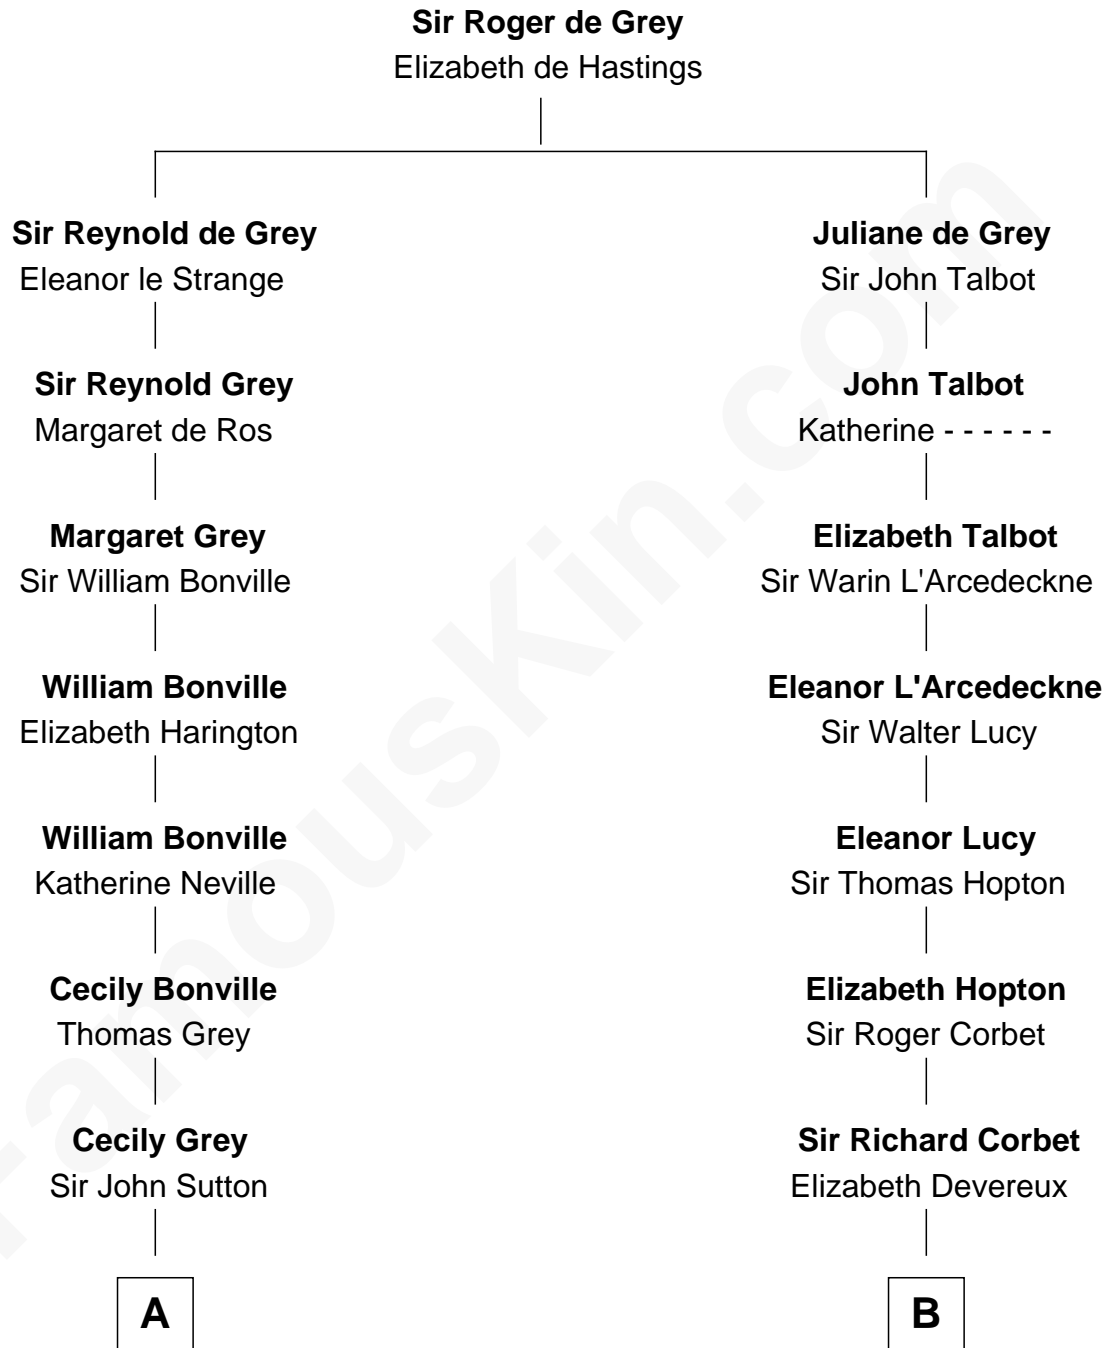

FamousKin.com Relationship Chart of

Herbert Hoover

31st U.S. President

19th cousin 1 time removed of

Marjorie Post

Founder of General Foods

C

Lucinda Sherwood

John Minthorn

Theodore Minthorn

Mary Wasley

Hulda Randall Minthorn

Jessie Clark Hoover

Herbert Hoover

31st U.S. President

D