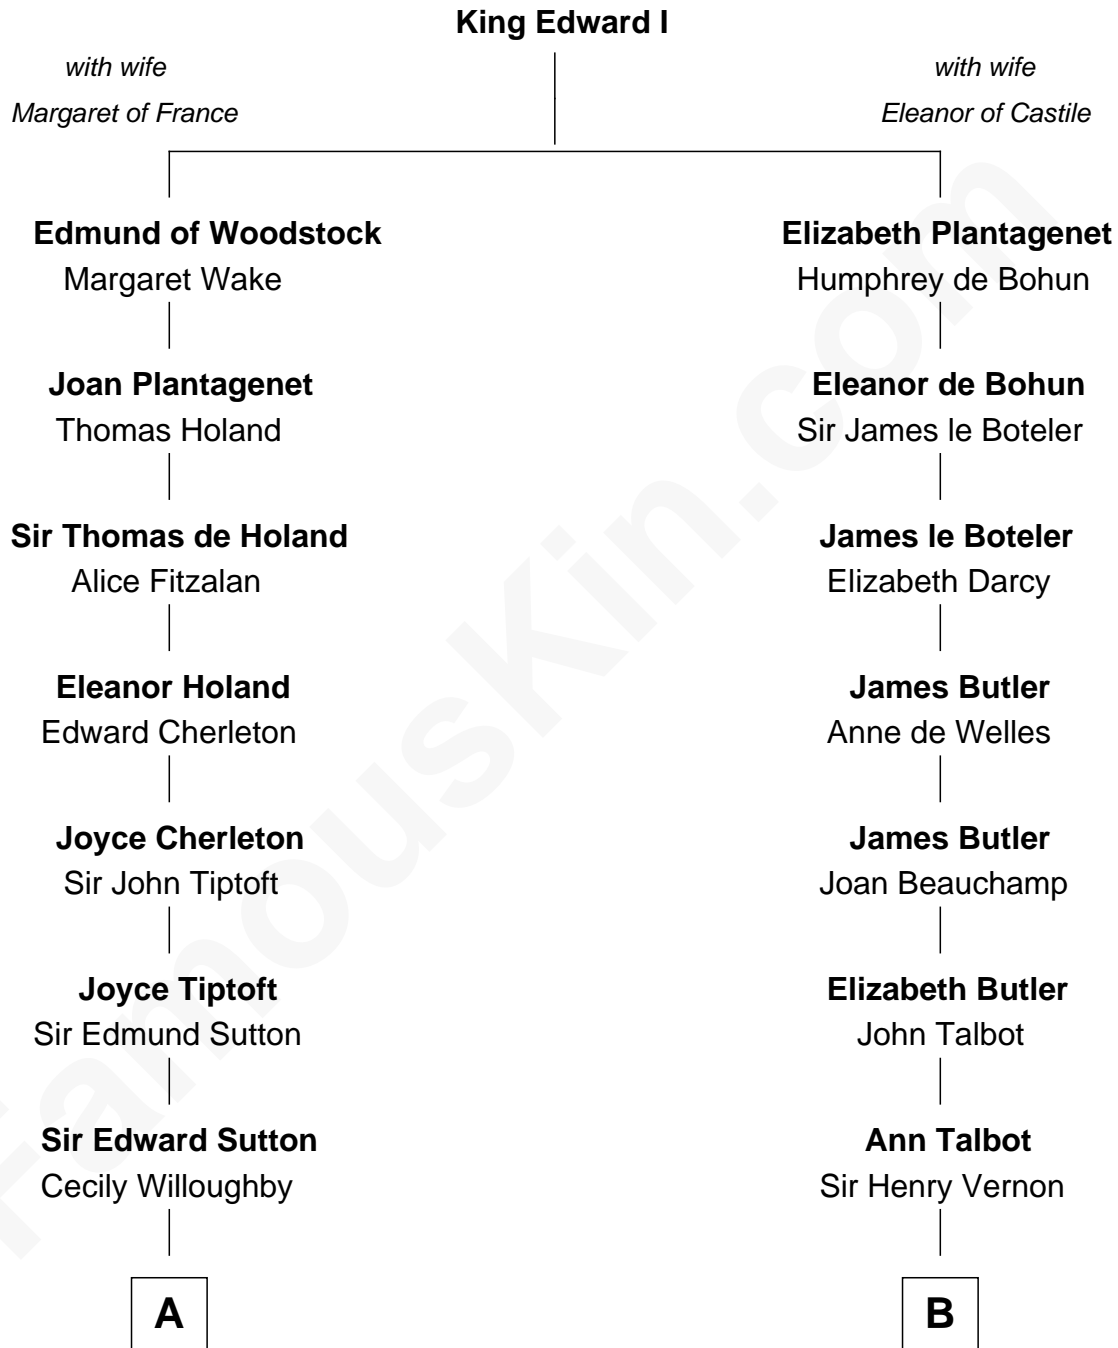

FamousKin.com Relationship Chart of

Herbert Hoover

31st U.S. President

19th cousin 2 times removed of

Marjorie Post

Founder of General Foods

C

Endymia Winn
Thomas Sherwood

Lucinda Sherwood
John Minthorn

Theodore Minthorn
Mary Wasley

Hulda Randall Minthorn
Jessie Clark Hoover

Herbert Hoover
31st U.S. President

D

Caroline Cushman Lathrop
Charles Rollin Post

Charles William Post
Elle Letitia Merriweather