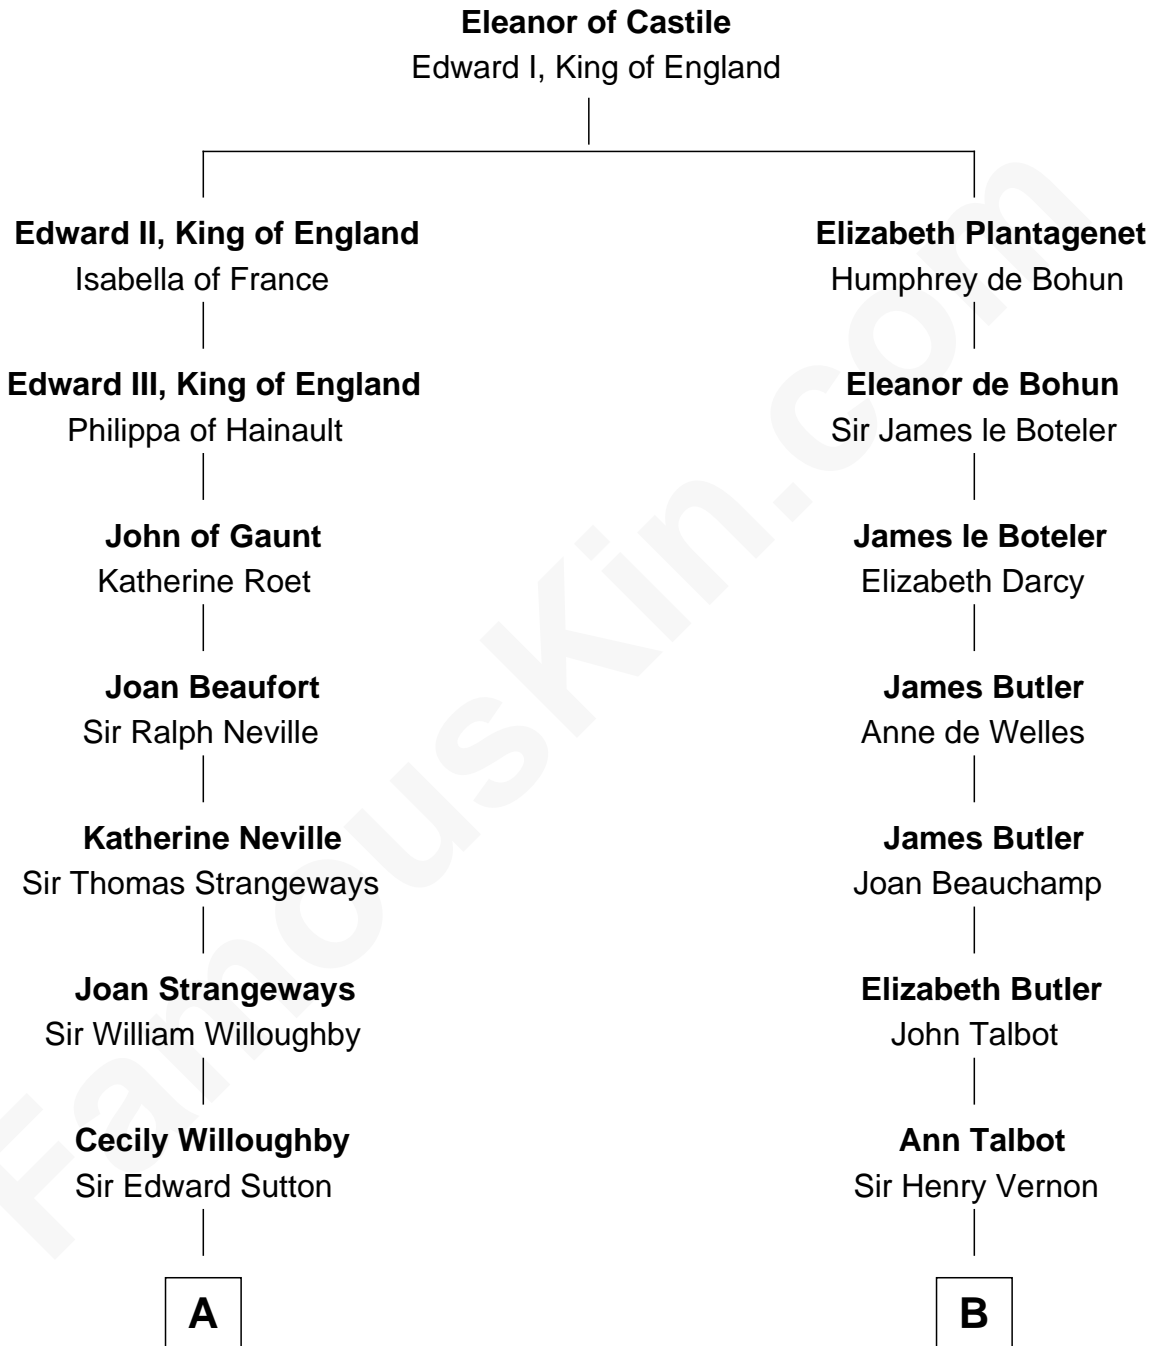

FamousKin.com Relationship Chart of

Herbert Hoover

31st U.S. President

19th cousin 2 times removed of

Marjorie Post

Founder of General Foods

C

Endymia Winn
Thomas Sherwood

Lucinda Sherwood
John Minthorn

Theodore Minthorn
Mary Wasley

Hulda Randall Minthorn
Jessie Clark Hoover

Herbert Hoover
31st U.S. President

D

Caroline Cushman Lathrop
Charles Rollin Post

Charles William Post
Elle Letitia Merriweather