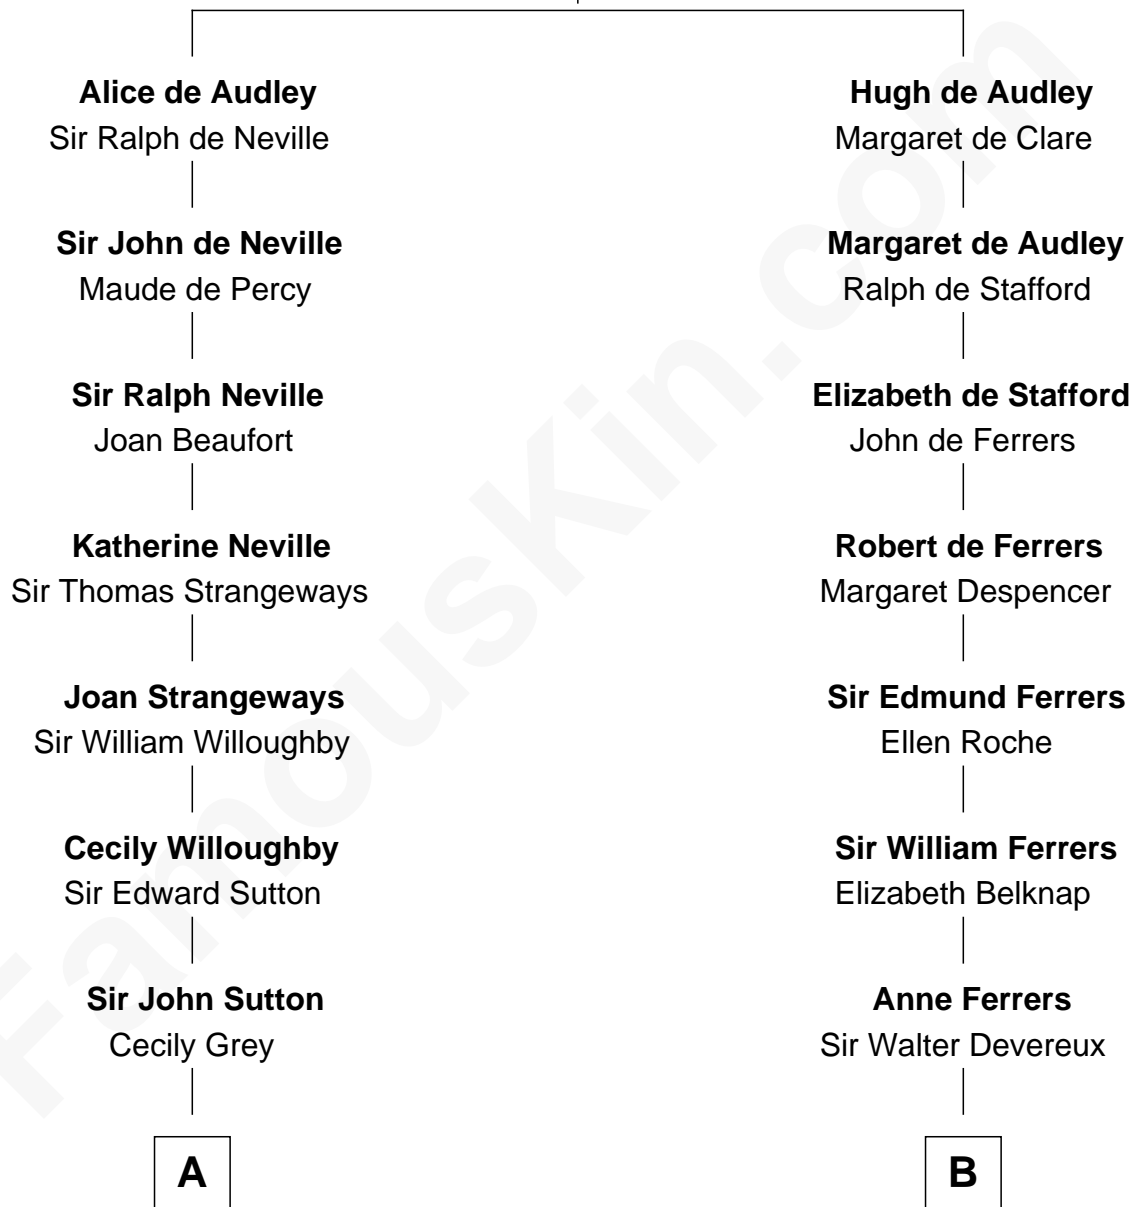

FamousKin.com Relationship Chart of

Herbert Hoover

31st U.S. President

20th cousin of

Marjorie Post

Founder of General Foods

Sir Hugh I de Audley

Iseult de Mortimer

C

Lucinda Sherwood

John Minthorn

Theodore Minthorn

Mary Wasley

Hulda Randall Minthorn

Jessie Clark Hoover

Herbert Hoover

31st U.S. President

D

Erastus Lathrop

Sarah Bailey

Caroline Cushman Lathrop

Charles Rollin Post

Charles William Post

Elle Letitia Merriweather