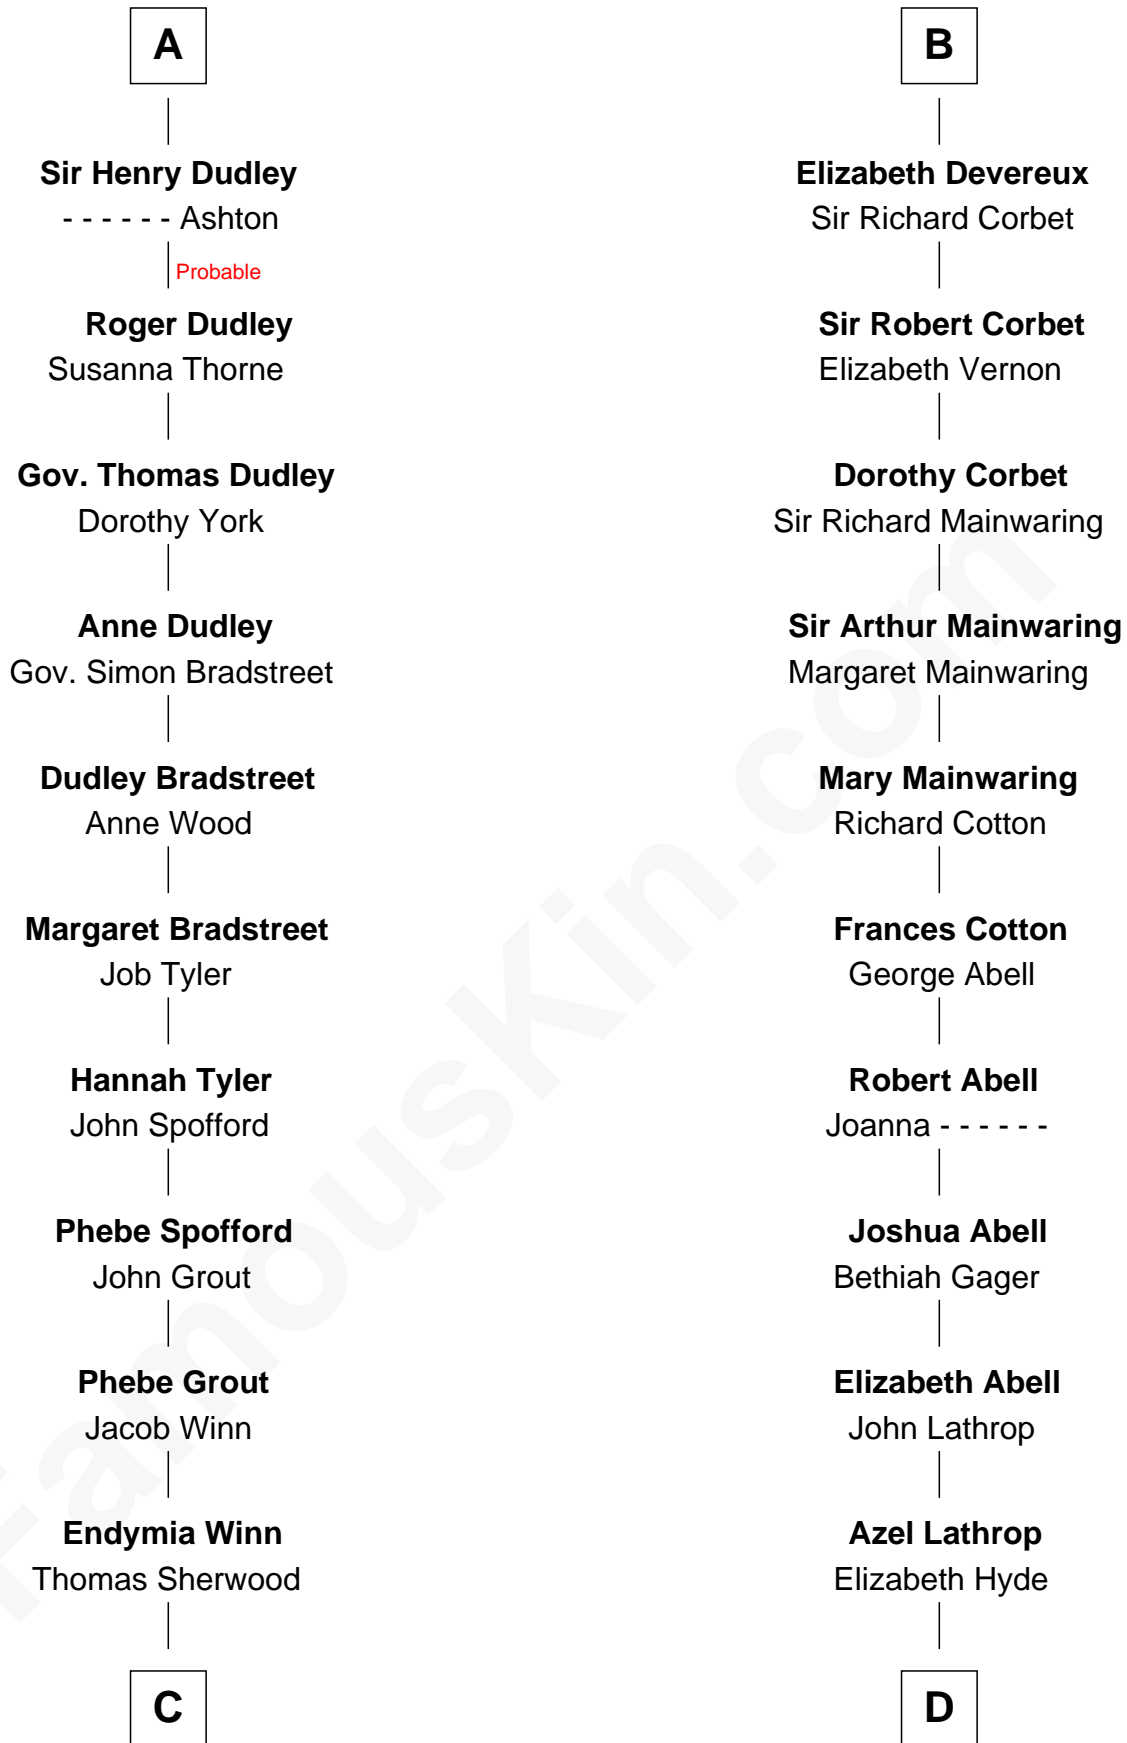

FamousKin.com Relationship Chart of

Herbert Hoover

31st U.S. President

20th cousin of

Marjorie Post

Founder of General Foods

Sir Hugh I de Audley

Iseult de Mortimer

C

Lucinda Sherwood

John Minthorn

Theodore Minthorn

Mary Wasley

Hulda Randall Minthorn

Jessie Clark Hoover

Herbert Hoover

31st U.S. President

D

Erastus Lathrop

Sarah Bailey

Caroline Cushman Lathrop

Charles Rollin Post

Charles William Post

Elle Letitia Merriweather