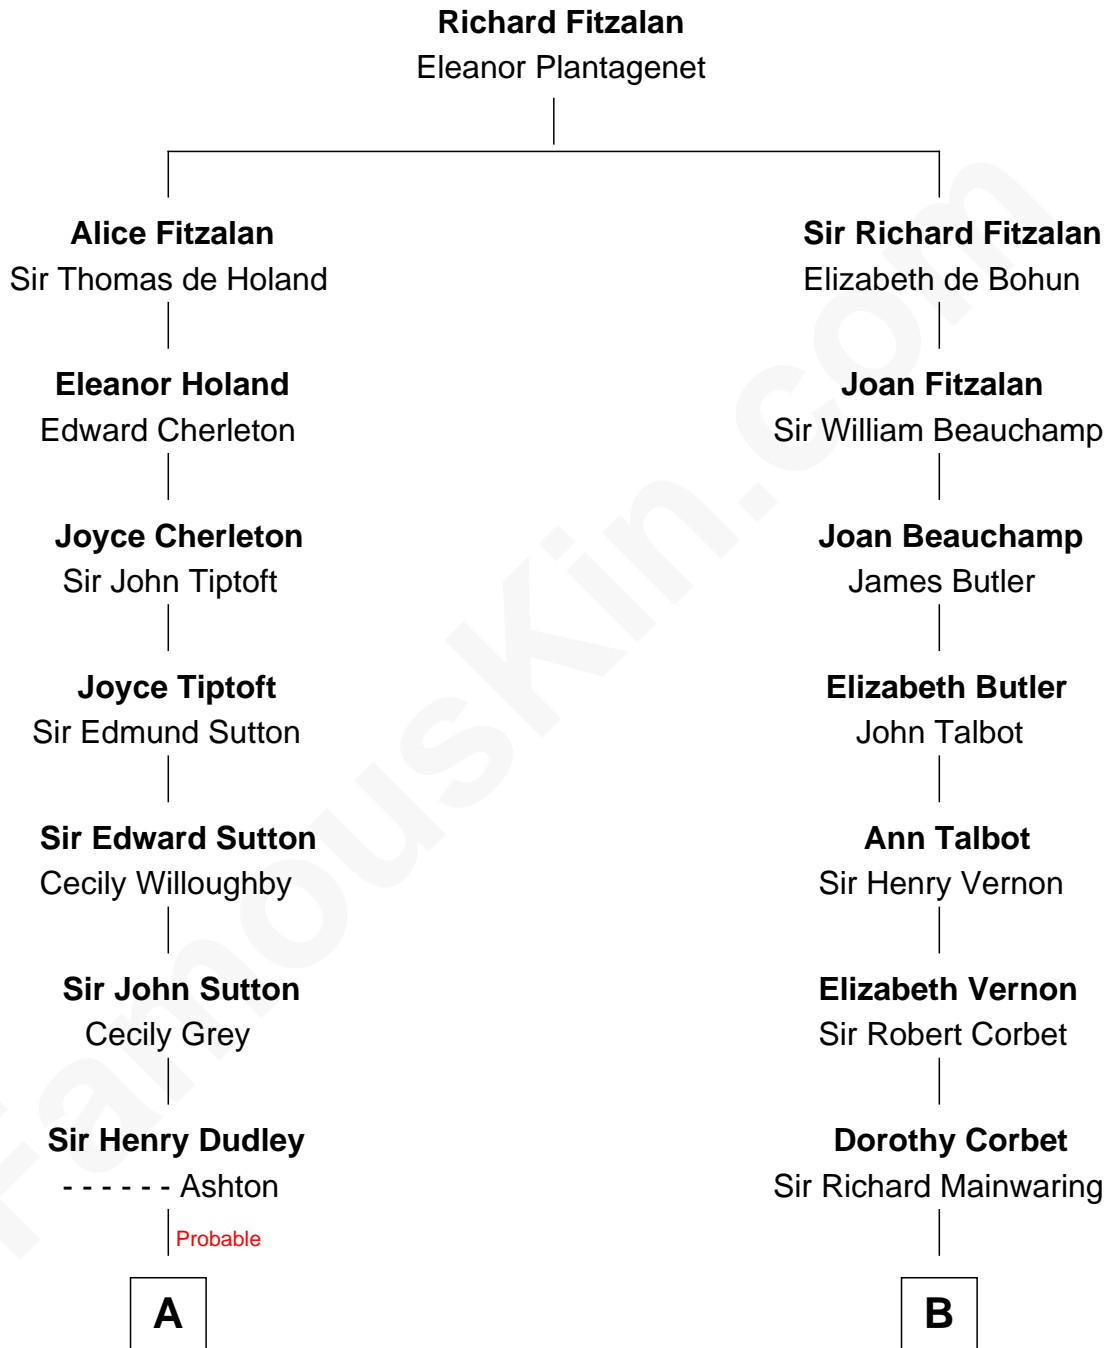

# FamousKin.com Relationship Chart of

**Herbert Hoover**

*31st U.S. President*

17th cousin 2 times removed of

**Marjorie Post**

*Founder of General Foods*

**C**

—  
**Theodore Minthorn**

Mary Wasley

—  
**Hulda Randall Minthorn**

Jessie Clark Hoover

—  
**Herbert Hoover**

*31st U.S. President*

FamousKin.com