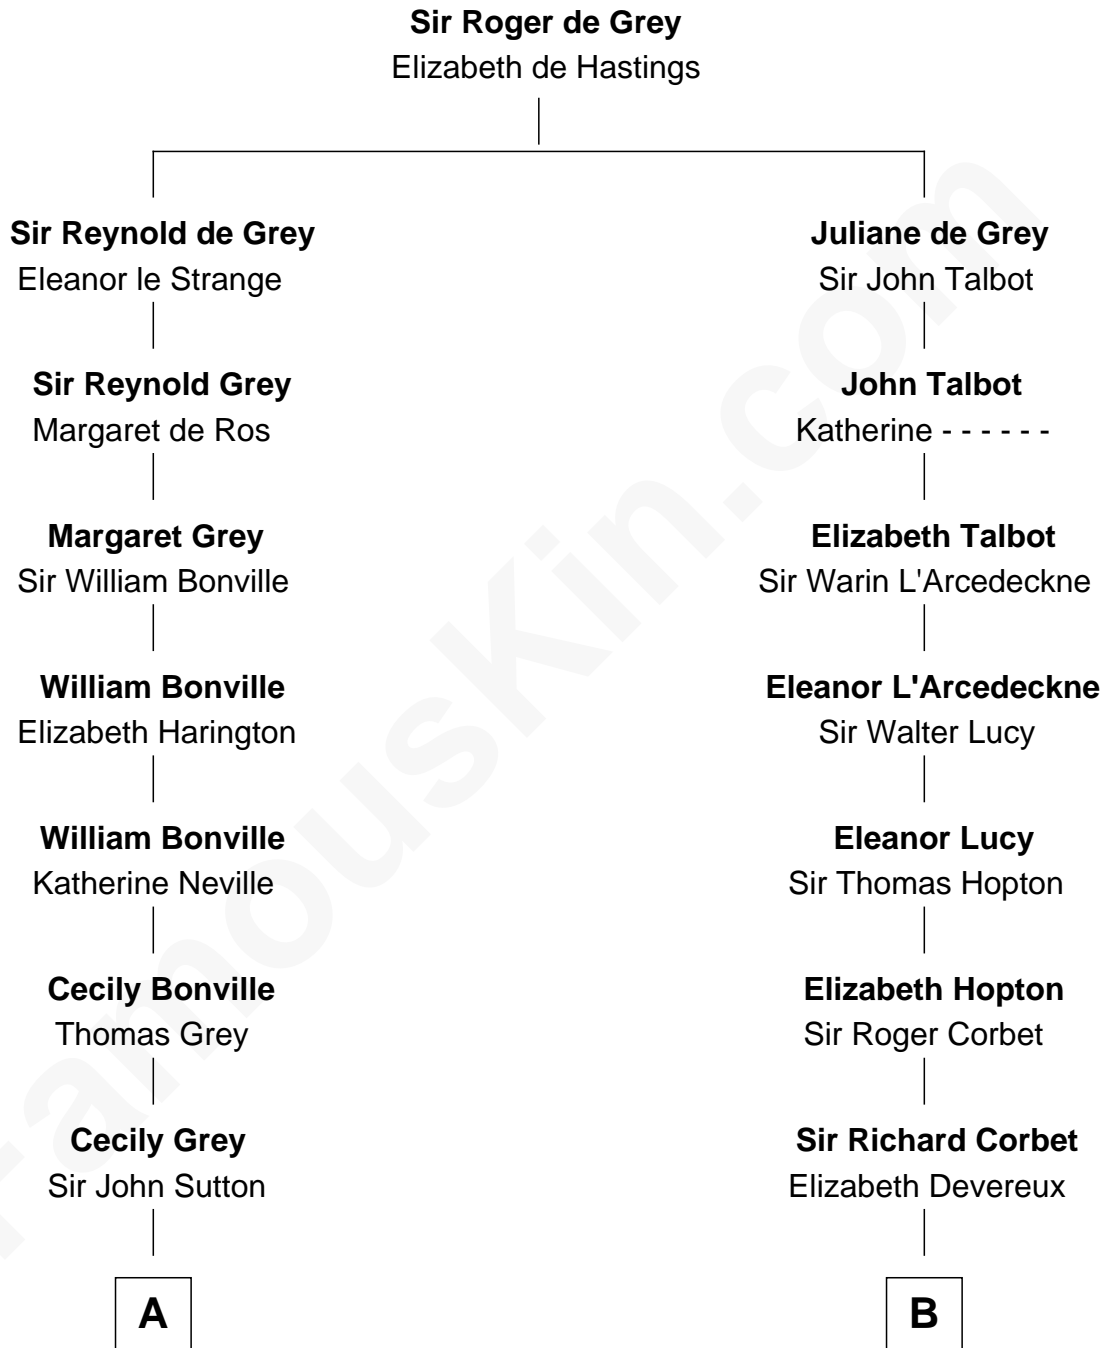

FamousKin.com Relationship Chart of

Herbert Hoover

31st U.S. President

18th cousin 2 times removed of

C. W. Post

Founder of Post Cereals

C

Lucinda Sherwood

John Minthorn

Theodore Minthorn

Mary Wasley

Hulda Randall Minthorn

Jessie Clark Hoover

Herbert Hoover

31st U.S. President

D