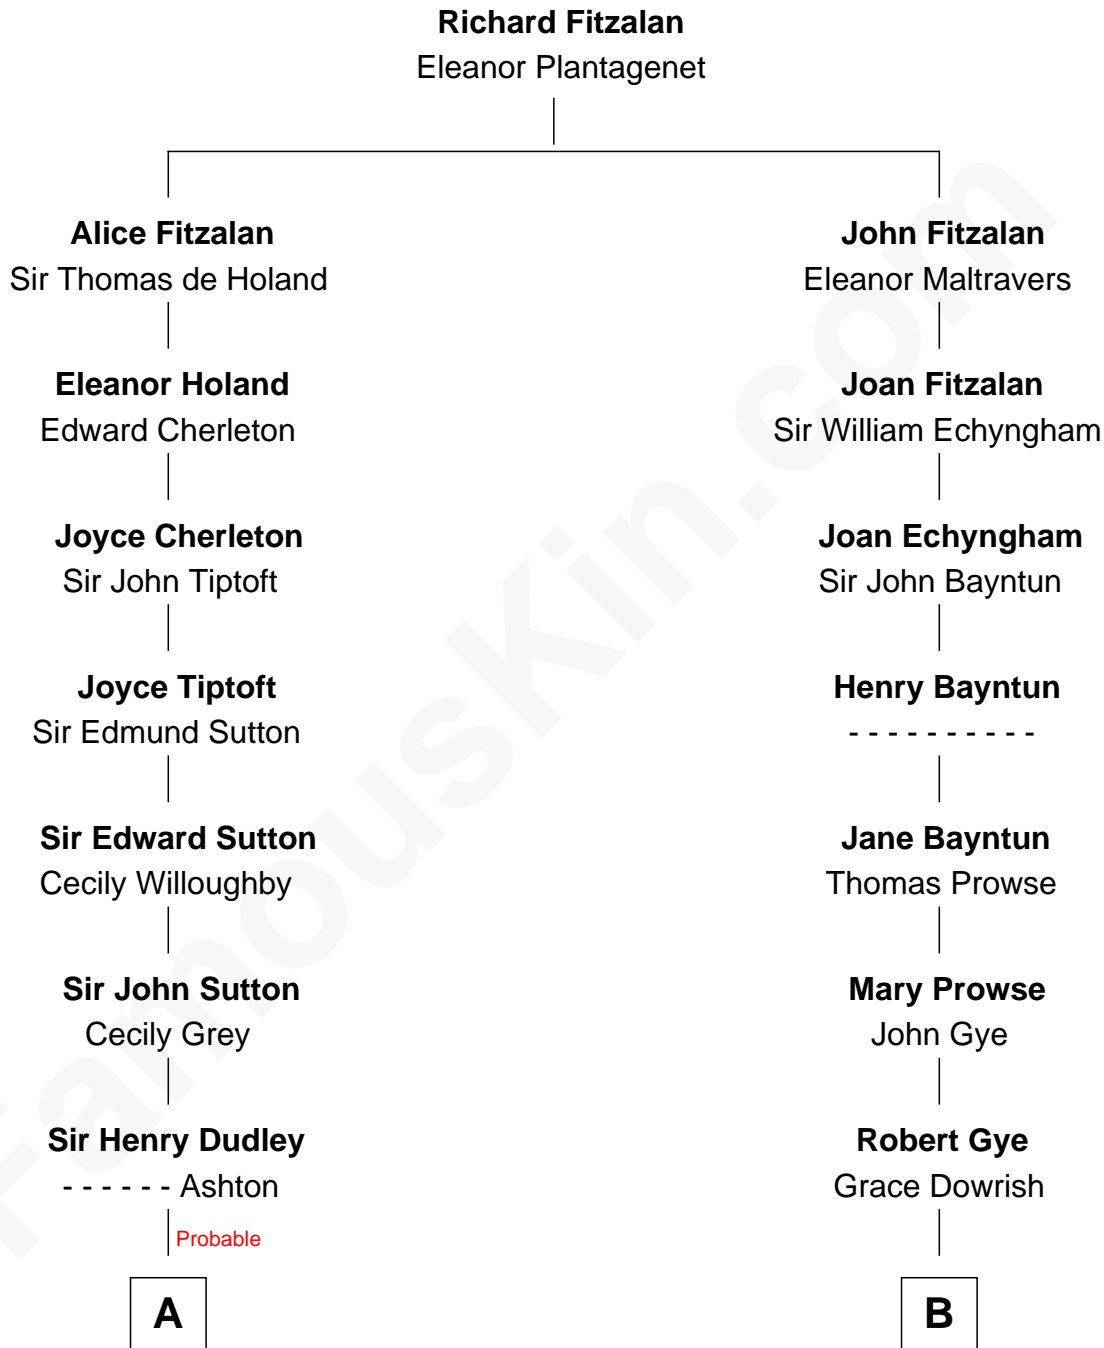

FamousKin.com Relationship Chart of

Herbert Hoover

31st U.S. President

18th cousin 1 time removed of

Pete Seeger

American Folk Singer

C

Theodore Minthorn

Mary Wasley

Hulda Randall Minthorn

Jessie Clark Hoover

Herbert Hoover

31st U.S. President

D

Charles Louis Seeger

Constance de Clyver Edson

Pete Seeger

American Folk Singer

FamousKin.com