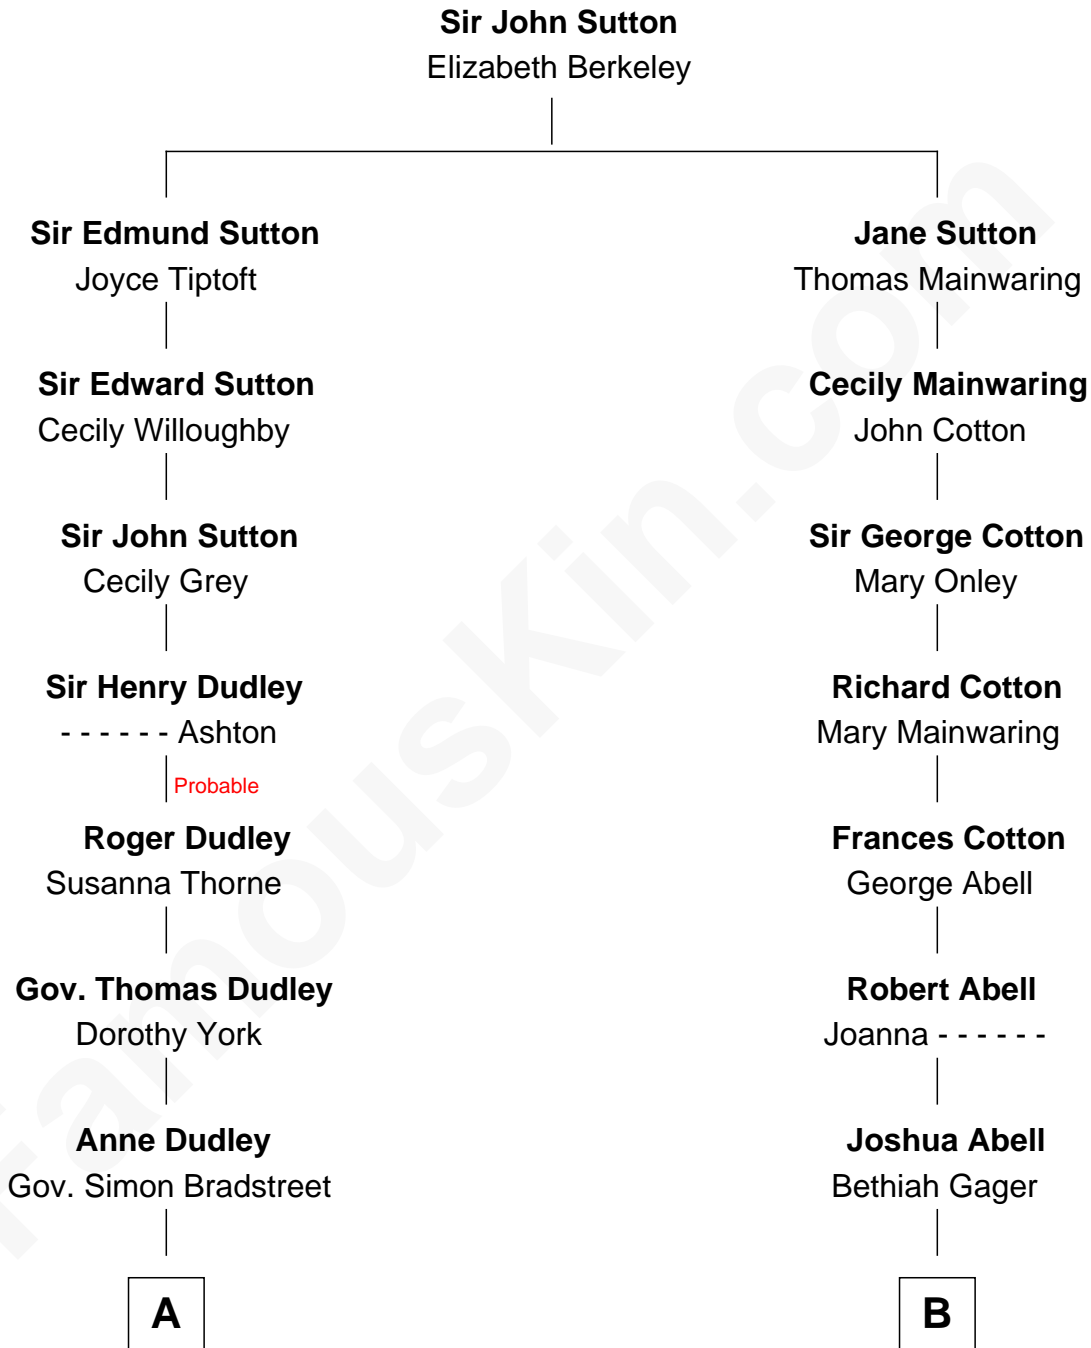

# FamousKin.com Relationship Chart of

**Herbert Hoover**  
31st U.S. President

16th cousin of

**Adlai Stevenson III**  
U.S. Senator from Illinois

**A**

**Dudley Bradstreet**

Anne Wood

**Margaret Bradstreet**

Job Tyler

**Hannah Tyler**

John Spofford

**Phebe Spofford**

John Grout

**Phebe Grout**

Jacob Winn

**Endymia Winn**

Thomas Sherwood

**Lucinda Sherwood**

John Minthorn

**Theodore Minthorn**

Mary Wasley

**Hulda Randall Minthorn**

Jessie Clark Hoover

**Herbert Hoover**