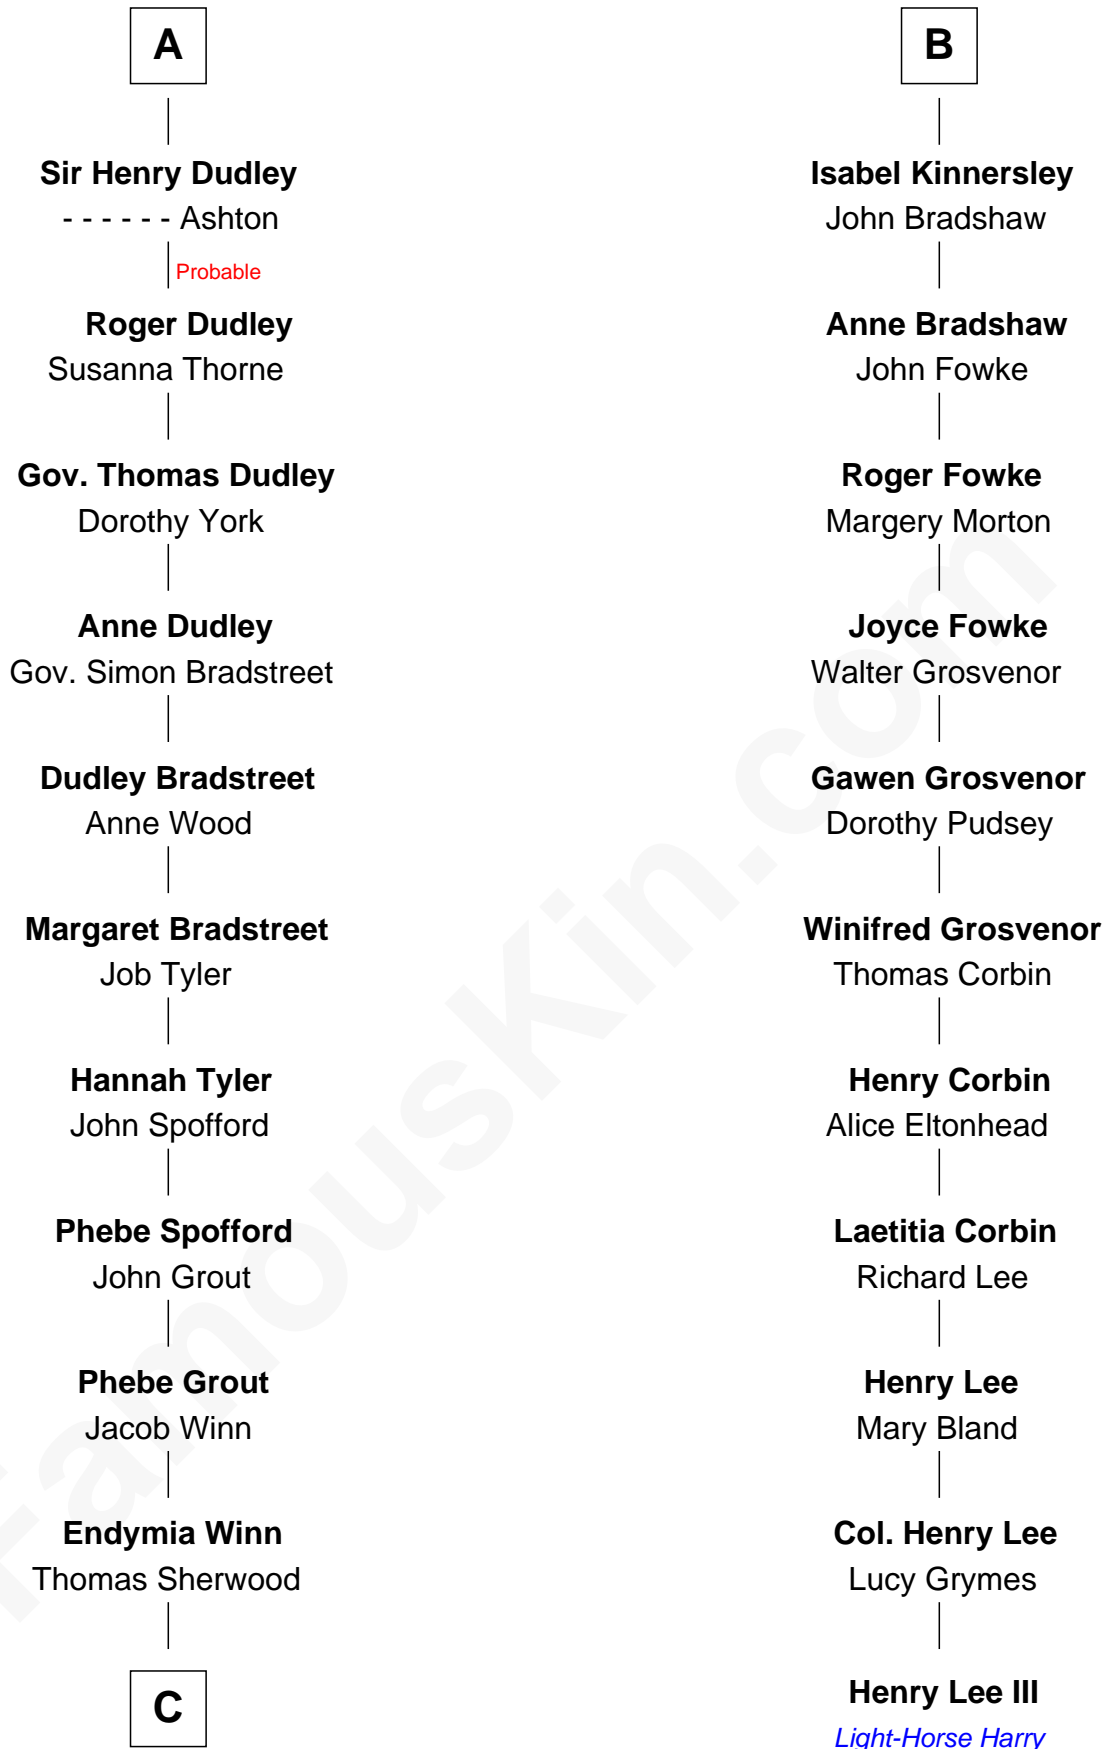

FamousKin.com Relationship Chart of

Herbert Hoover

31st U.S. President

17th cousin 3 times removed of

Henry Lee III

9th Governor of Virginia

Sir William de Ros
Margery de Badlesmere

Thomas de Ros
Beatrice de Stafford

Margaret de Ros
Sir Reynold Grey

Margaret Grey
Sir William Bonville

William Bonville
Elizabeth Harington

William Bonville
Katherine Neville

Cecily Bonville
Thomas Grey

Cecily Grey
Sir John Sutton

A

Maud de Roos
John de Welles

Margery de Welles
Stephen le Scrope

Maude le Scrope
Sir Baldwin Freville

Joyce Freville
Sir Roger Aston

Sir Robert Aston
Isabel Brereton

John Aston
Elizabeth Delves

Margaret Aston
John Kinnersley

B

C

—
Lucinda Sherwood

John Minthorn

—
Theodore Minthorn

Mary Wasley

—
Hulda Randall Minthorn

Jessie Clark Hoover

—
Herbert Hoover

31st U.S. President