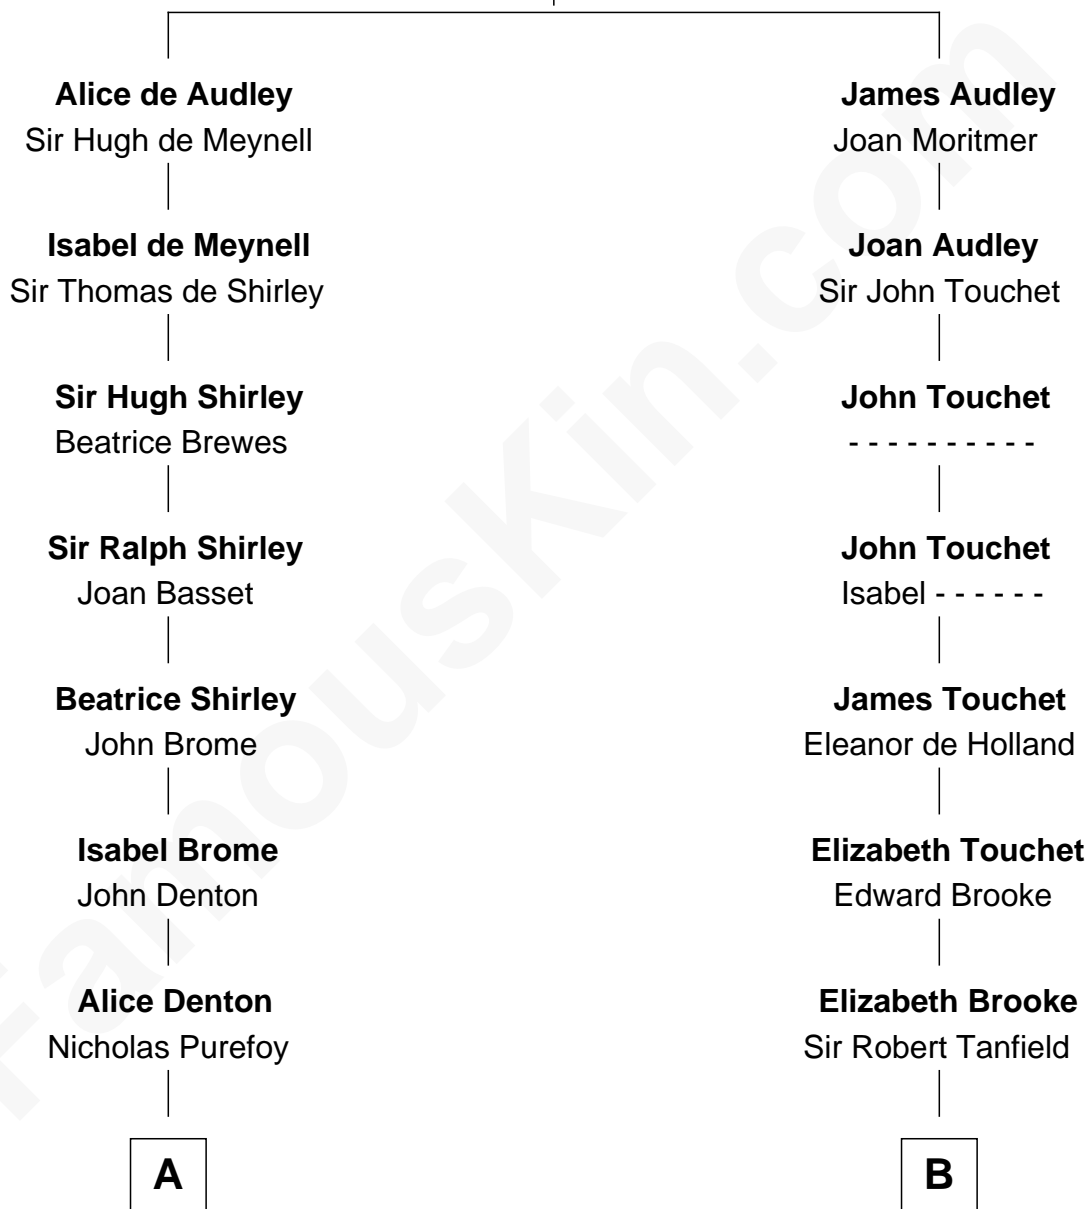

# FamousKin.com Relationship Chart of

**Herbert Hoover**

*31st U.S. President*

18th cousin 3 times removed of

**Henry Lee III**

*9th Governor of Virginia*

**Sir Nicholas Audley**

Joan Martin

**C**

**Endymia Winn**  
Thomas Sherwood

**Lucinda Sherwood**  
John Minthorn

**Theodore Minthorn**  
Mary Wasley

**Hulda Randall Minthorn**  
Jessie Clark Hoover

**Herbert Hoover**  
*31st U.S. President*

**D**

**Col. Henry Lee**  
Lucy Grymes

**Henry Lee III**  
*Light-Horse Harry*

FamousKin.com