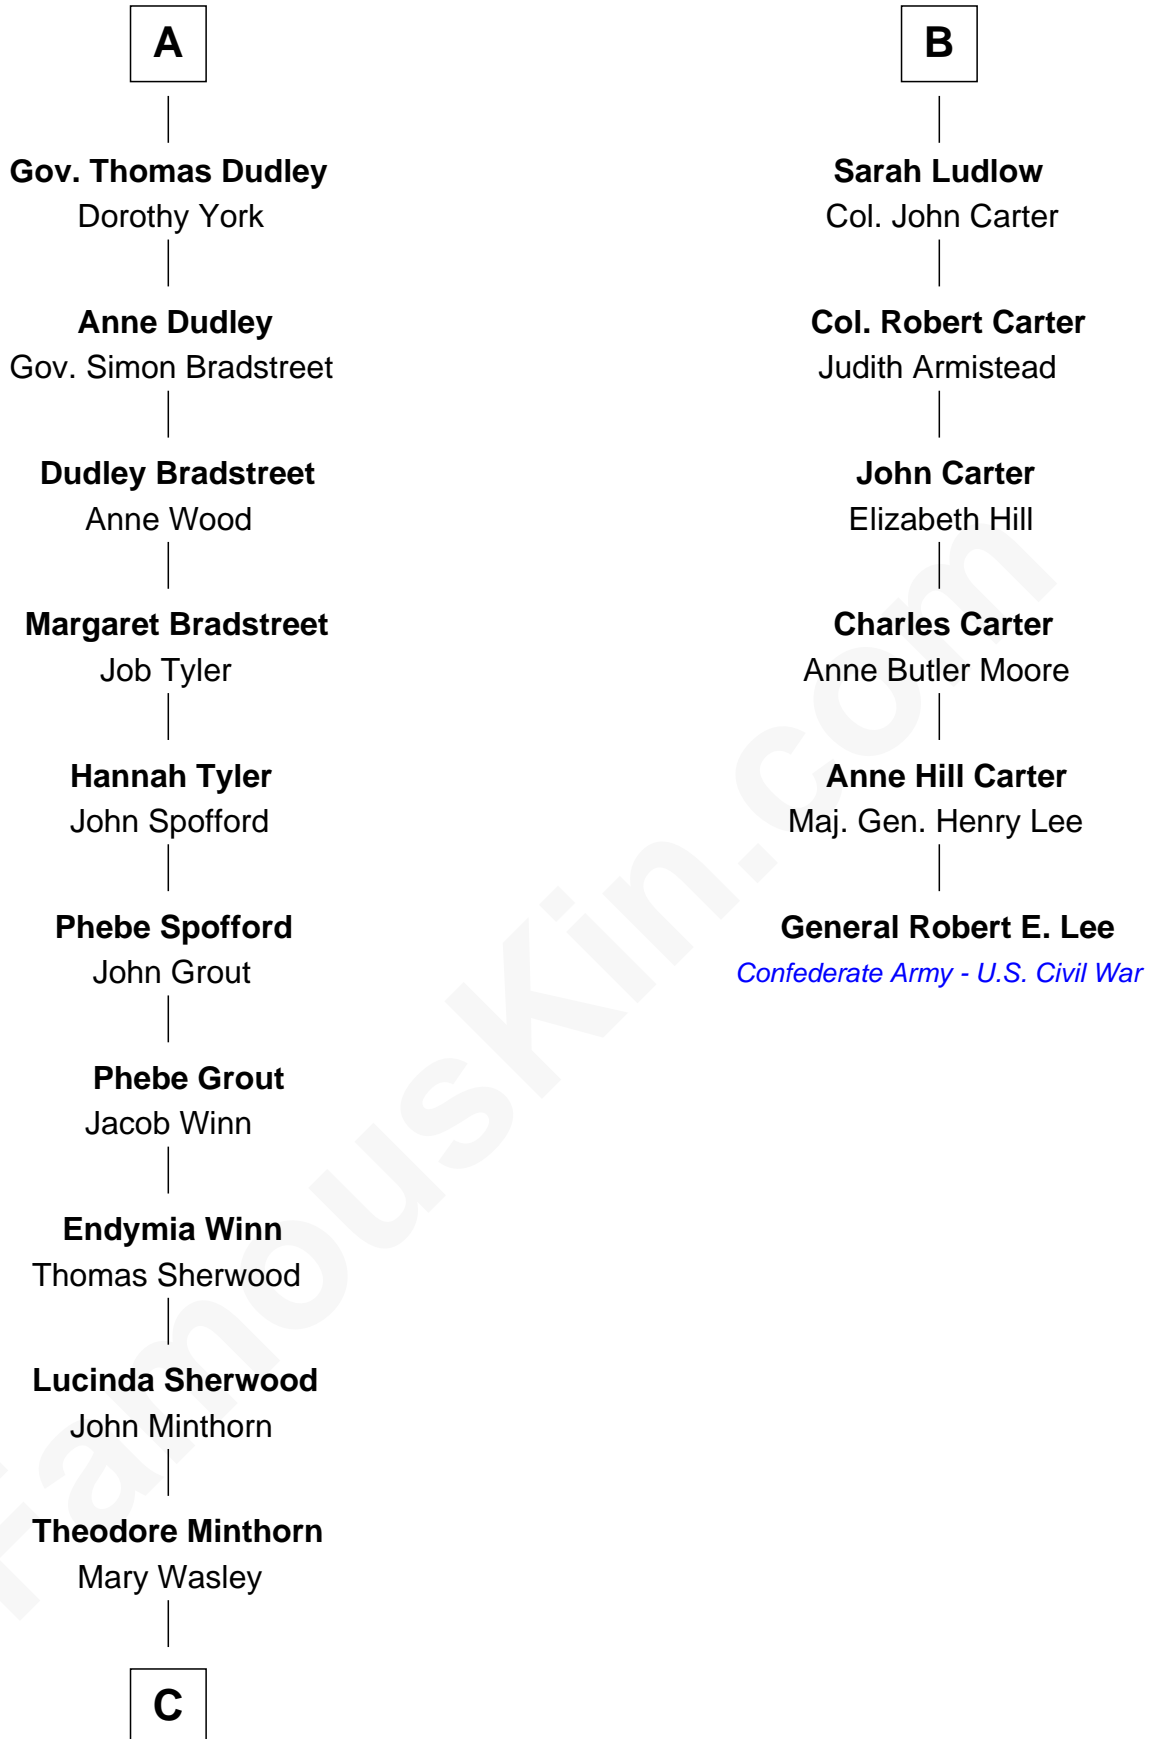

FamousKin.com Relationship Chart of

Herbert Hoover

31st U.S. President

12th cousin 6 times removed of

General Robert E. Lee

Confederate Army - U.S. Civil War

Sir Walter Blount

Sancha de Ayala

Sir Thomas Blount

Margaret de Gresley

Sir Walter Blount

Helena Byron

Sir William Blount

Margaret Echyngham

Elizabeth Blount

Sir Andrews de Windsor

Edith Windsor

George Ludlow

Thomas Ludlow

Jane Pyle

Gabriel Ludlow

Phillis -----

B

C

—
Hulda Randall Minthorn

Jessie Clark Hoover

—
Herbert Hoover

31st U.S. President

FamousKin.com