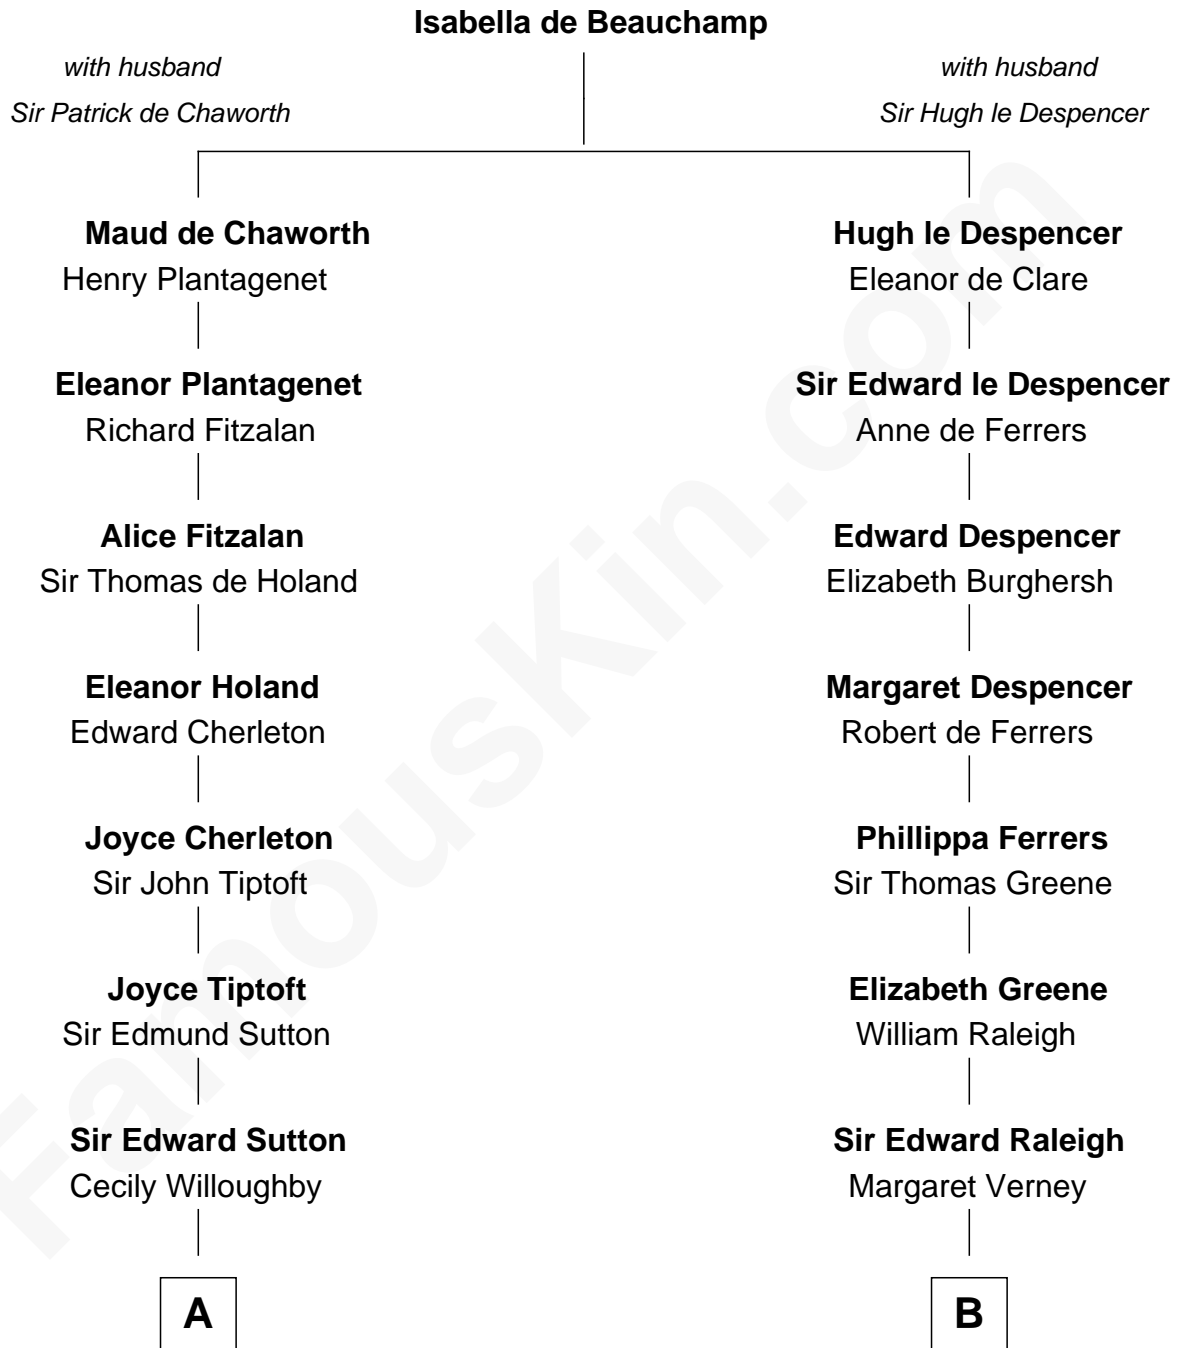

FamousKin.com Relationship Chart of

Herbert Hoover
31st U.S. President

21st cousin of

Amelia Earhart
Aviation Pioneer

C

Endymia Winn

Thomas Sherwood

Lucinda Sherwood

John Minthorn

Theodore Minthorn

Mary Wasley

Hulda Randall Minthorn

Jessie Clark Hoover

Herbert Hoover

31st U.S. President

D