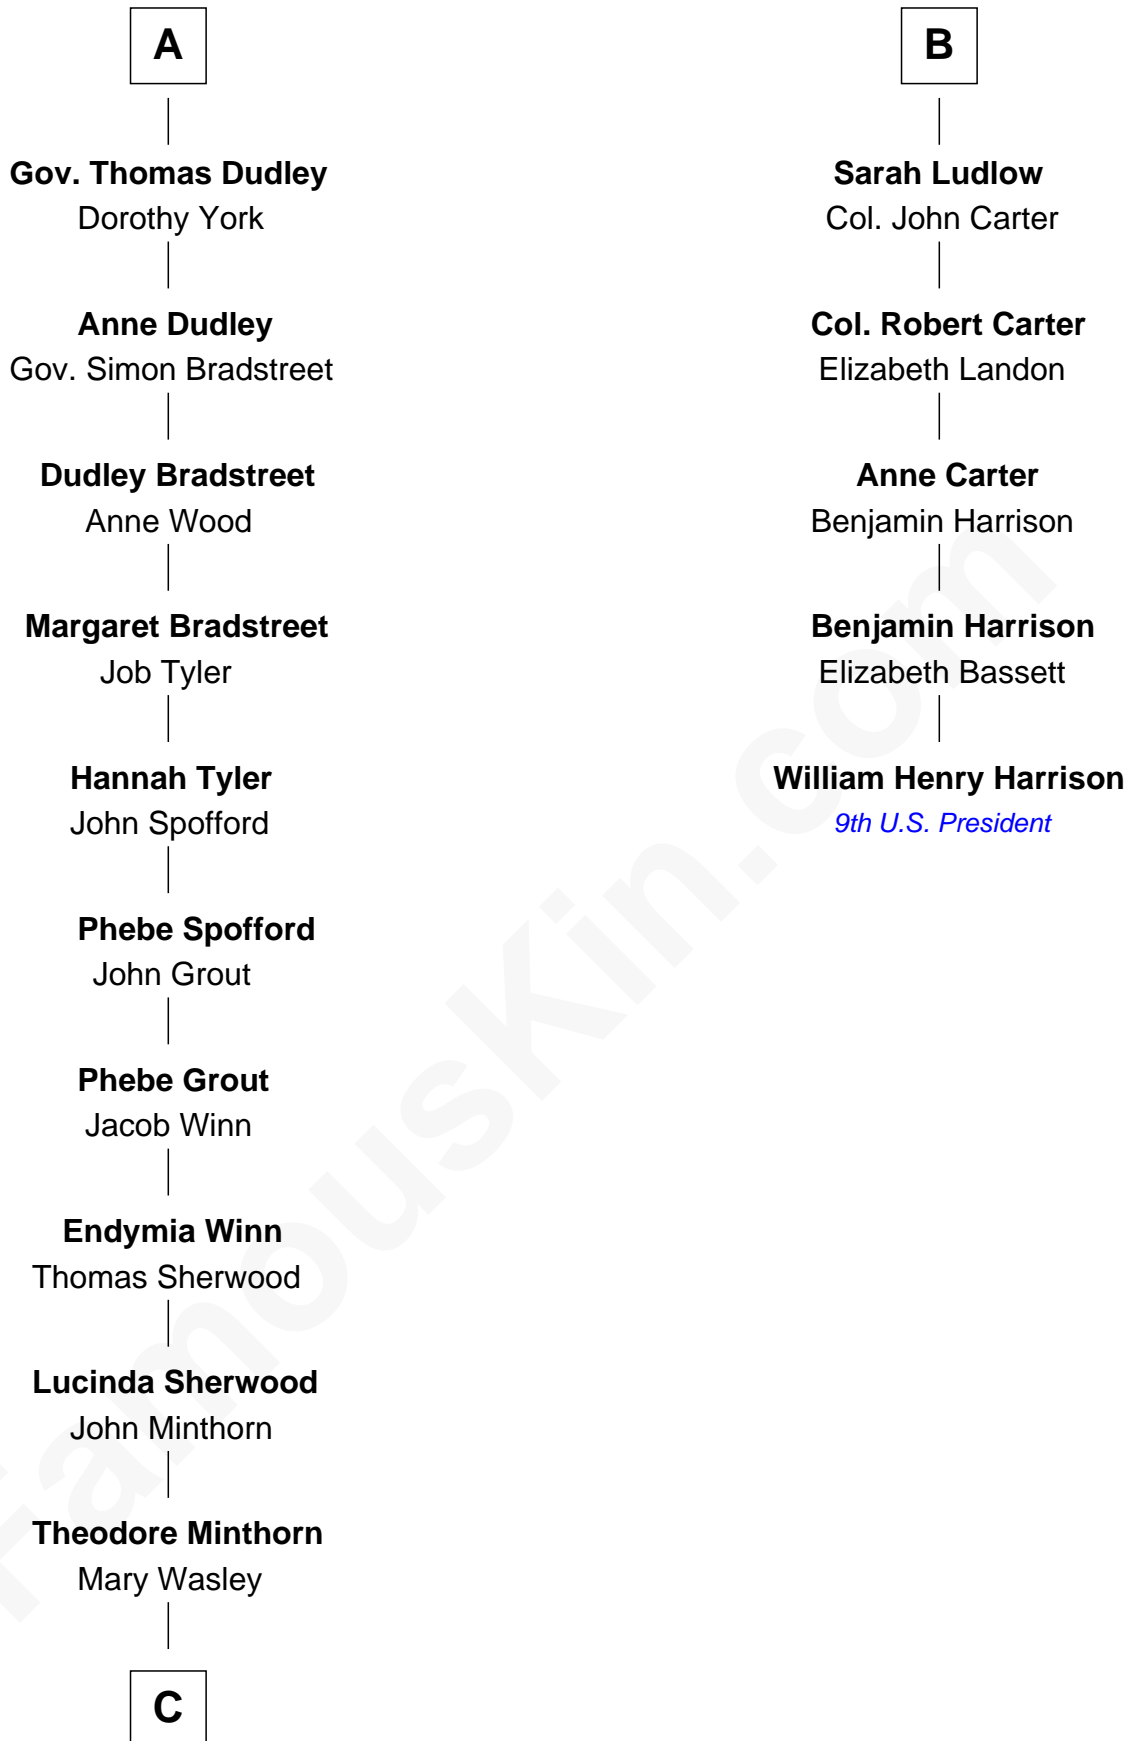

# FamousKin.com Relationship Chart of

**Herbert Hoover**

*31st U.S. President*

11th cousin 7 times removed of

**William Henry Harrison**

*9th U.S. President*

**Sir Walter Blount**

Sancha de Ayala

**Sir Thomas Blount**

Margaret de Gresley

**Sir Walter Blount**

Helena Byron

**Sir William Blount**

Margaret Echyngham

**Elizabeth Blount**

Sir Andrews de Windsor

**Edith Windsor**

George Ludlow

**Thomas Ludlow**

Jane Pyle

**Gabriel Ludlow**

Phillis -----

**B**

**C**

**Hulda Randall Minthorn**

Jessie Clark Hoover

**Herbert Hoover**

*31st U.S. President*

FamousKin.com