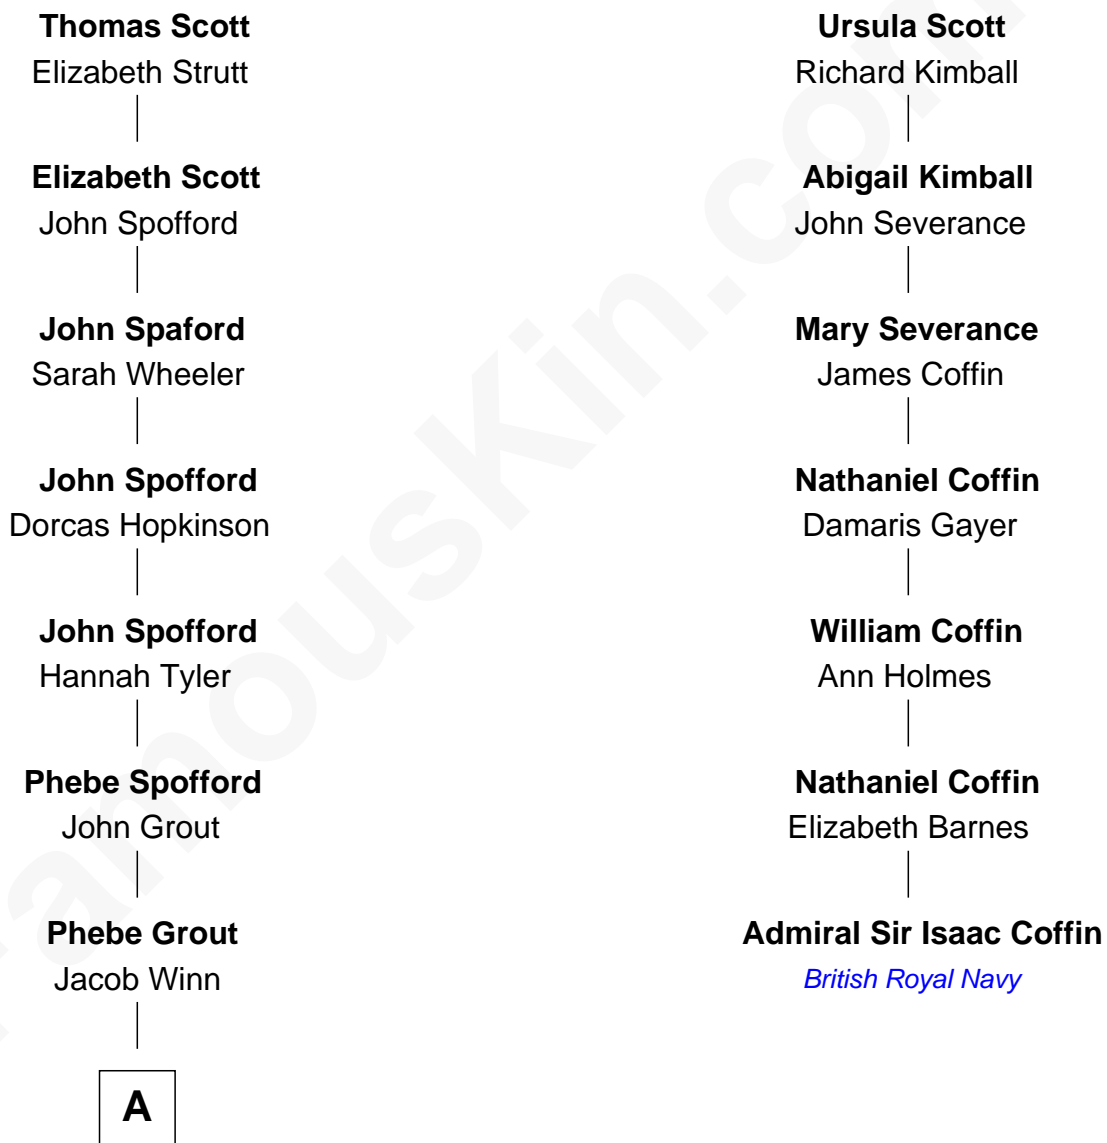

# FamousKin.com Relationship Chart of

**Herbert Hoover**

*31st U.S. President*

6th cousin 5 times removed of

**Admiral Sir Isaac Coffin**

*British Royal Navy*

**Henry Scott**  
Martha Whatlock

**A**

—  
**Endymia Winn**

Thomas Sherwood

—  
**Lucinda Sherwood**

John Minthorn

—  
**Theodore Minthorn**

Mary Wasley

—  
**Hulda Randall Minthorn**

Jessie Clark Hoover