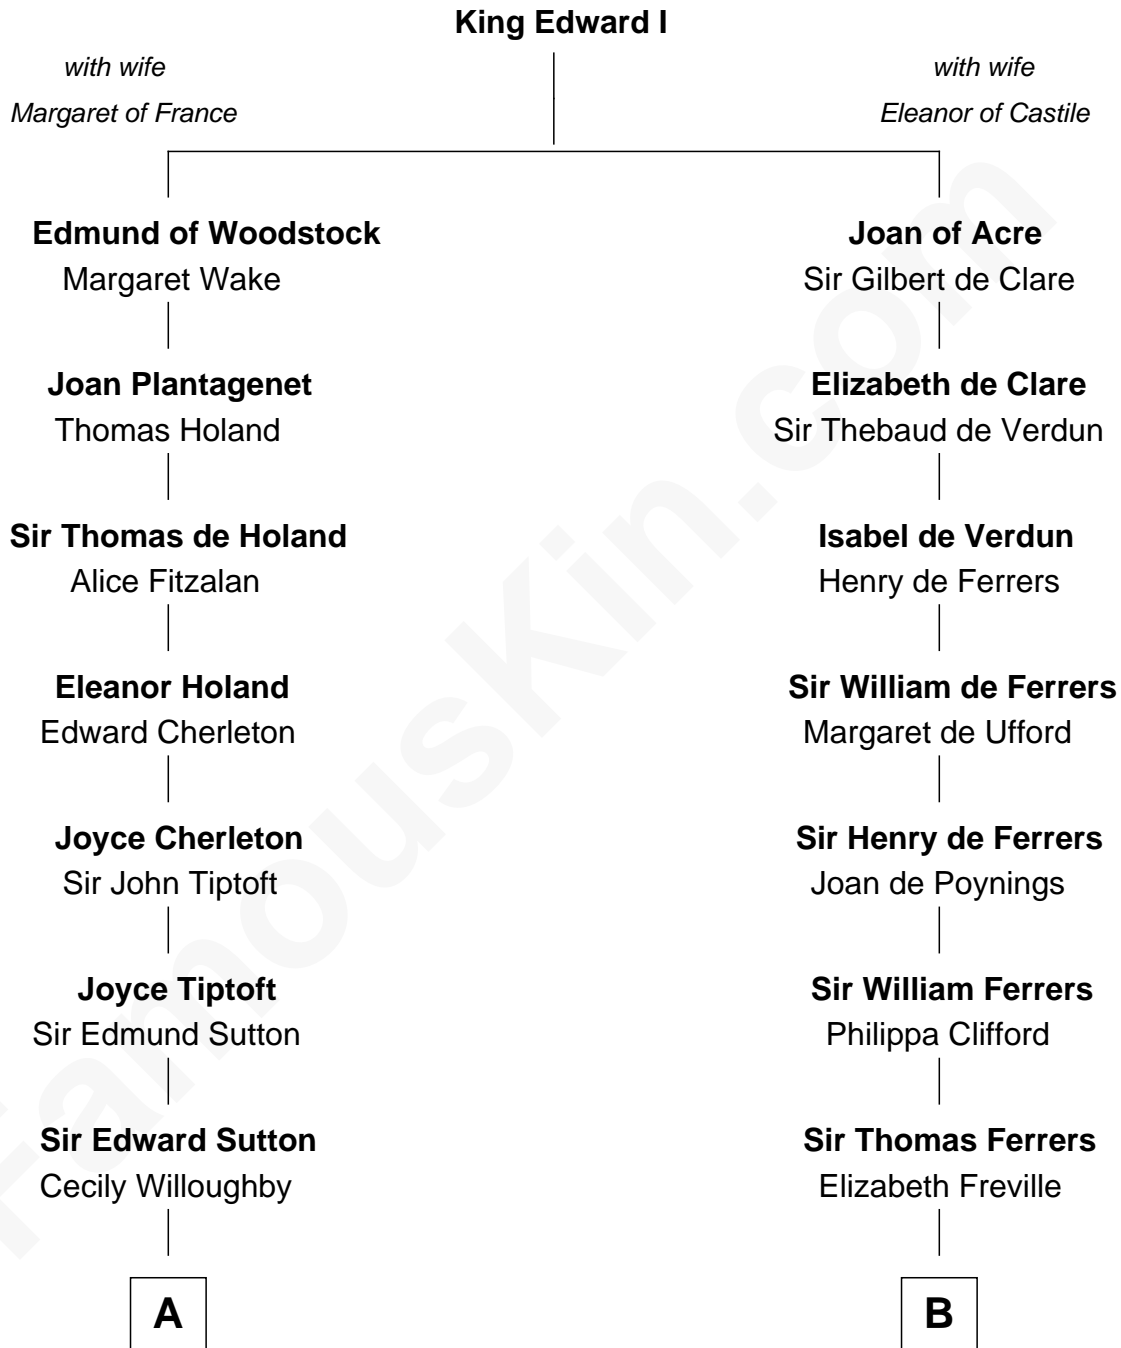

FamousKin.com Relationship Chart of

Herbert Hoover

31st U.S. President

19th cousin 2 times removed of

Joseph Wharton

Founder of the Wharton School of Business

C

Endymia Winn
Thomas Sherwood

Lucinda Sherwood
John Minthorn

Theodore Minthorn
Mary Wasley

Hulda Randall Minthorn
Jessie Clark Hoover

Herbert Hoover
31st U.S. President

D

Hannah Rodman
Samuel Rowland Fisher

Deborah Fisher
William Wharton