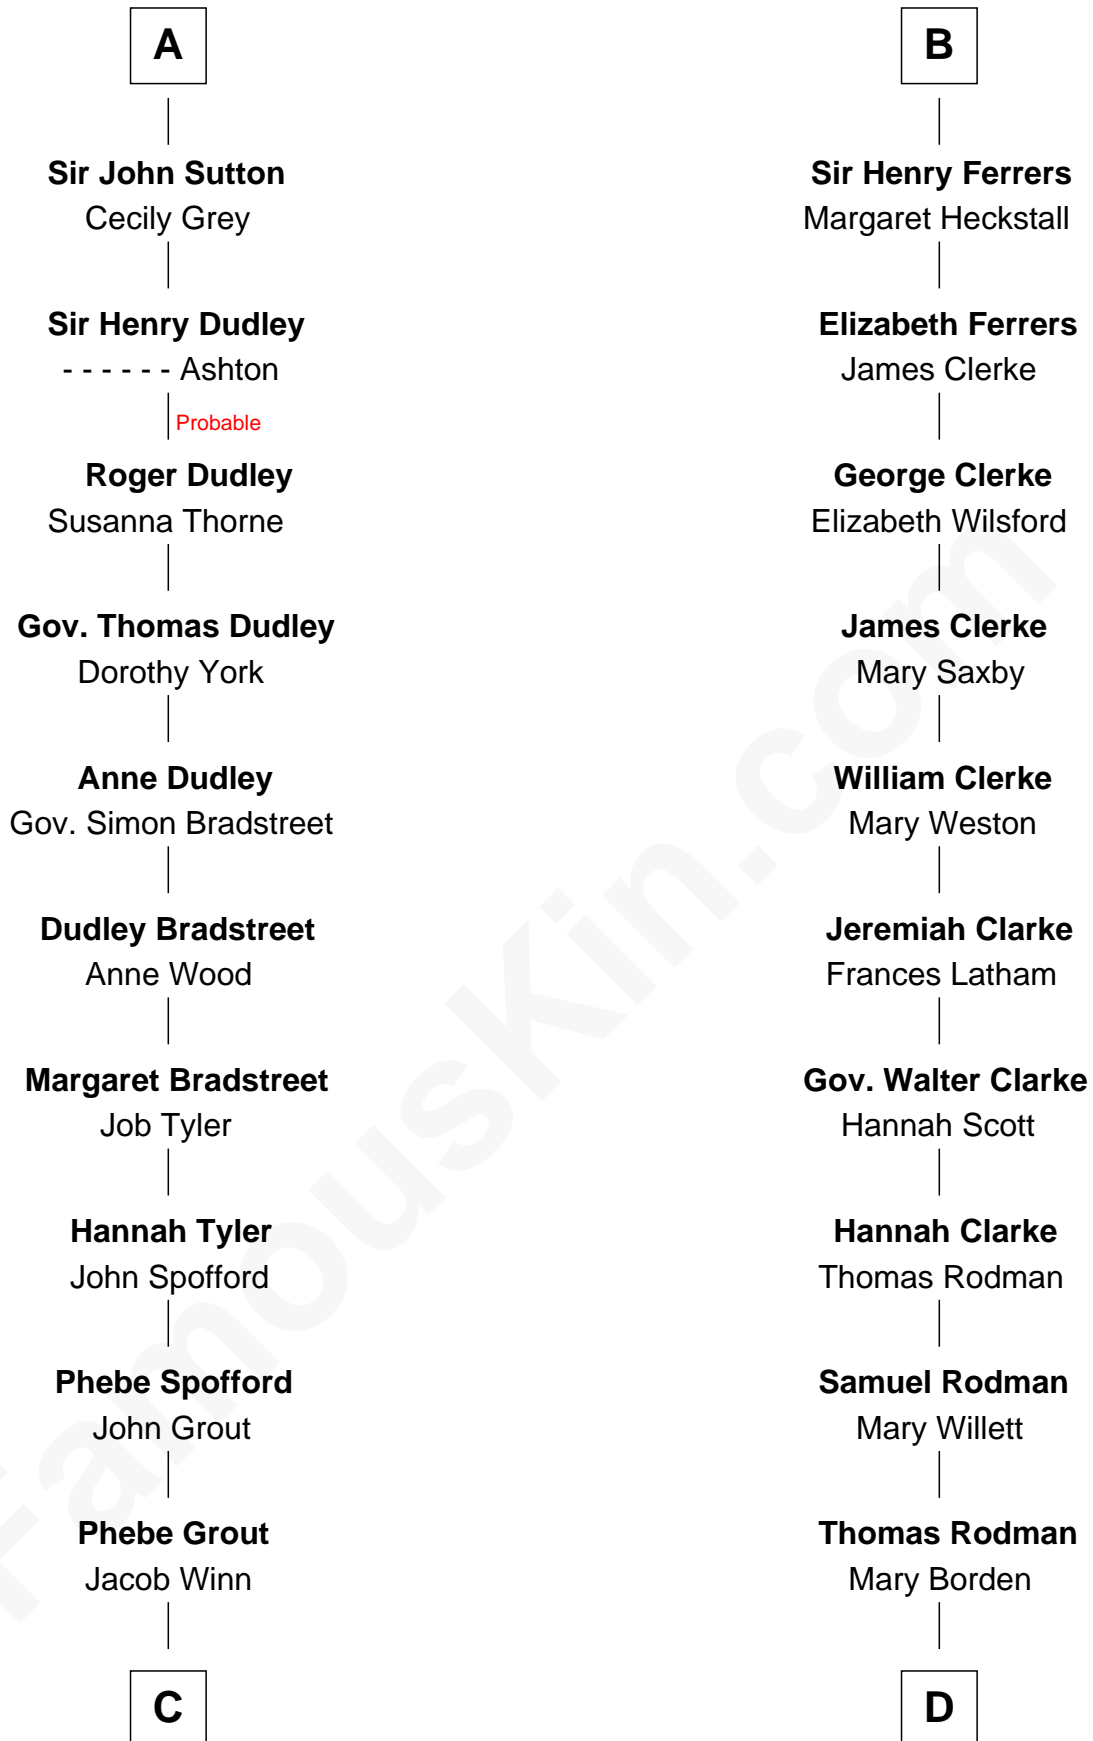

FamousKin.com Relationship Chart of

Herbert Hoover

31st U.S. President

19th cousin 2 times removed of

Joseph Wharton

Founder of the Wharton School of Business

C

Endymia Winn
Thomas Sherwood

Lucinda Sherwood
John Minthorn

Theodore Minthorn
Mary Wasley

Hulda Randall Minthorn
Jessie Clark Hoover

Herbert Hoover
31st U.S. President

D

Hannah Rodman
Samuel Rowland Fisher

Deborah Fisher
William Wharton