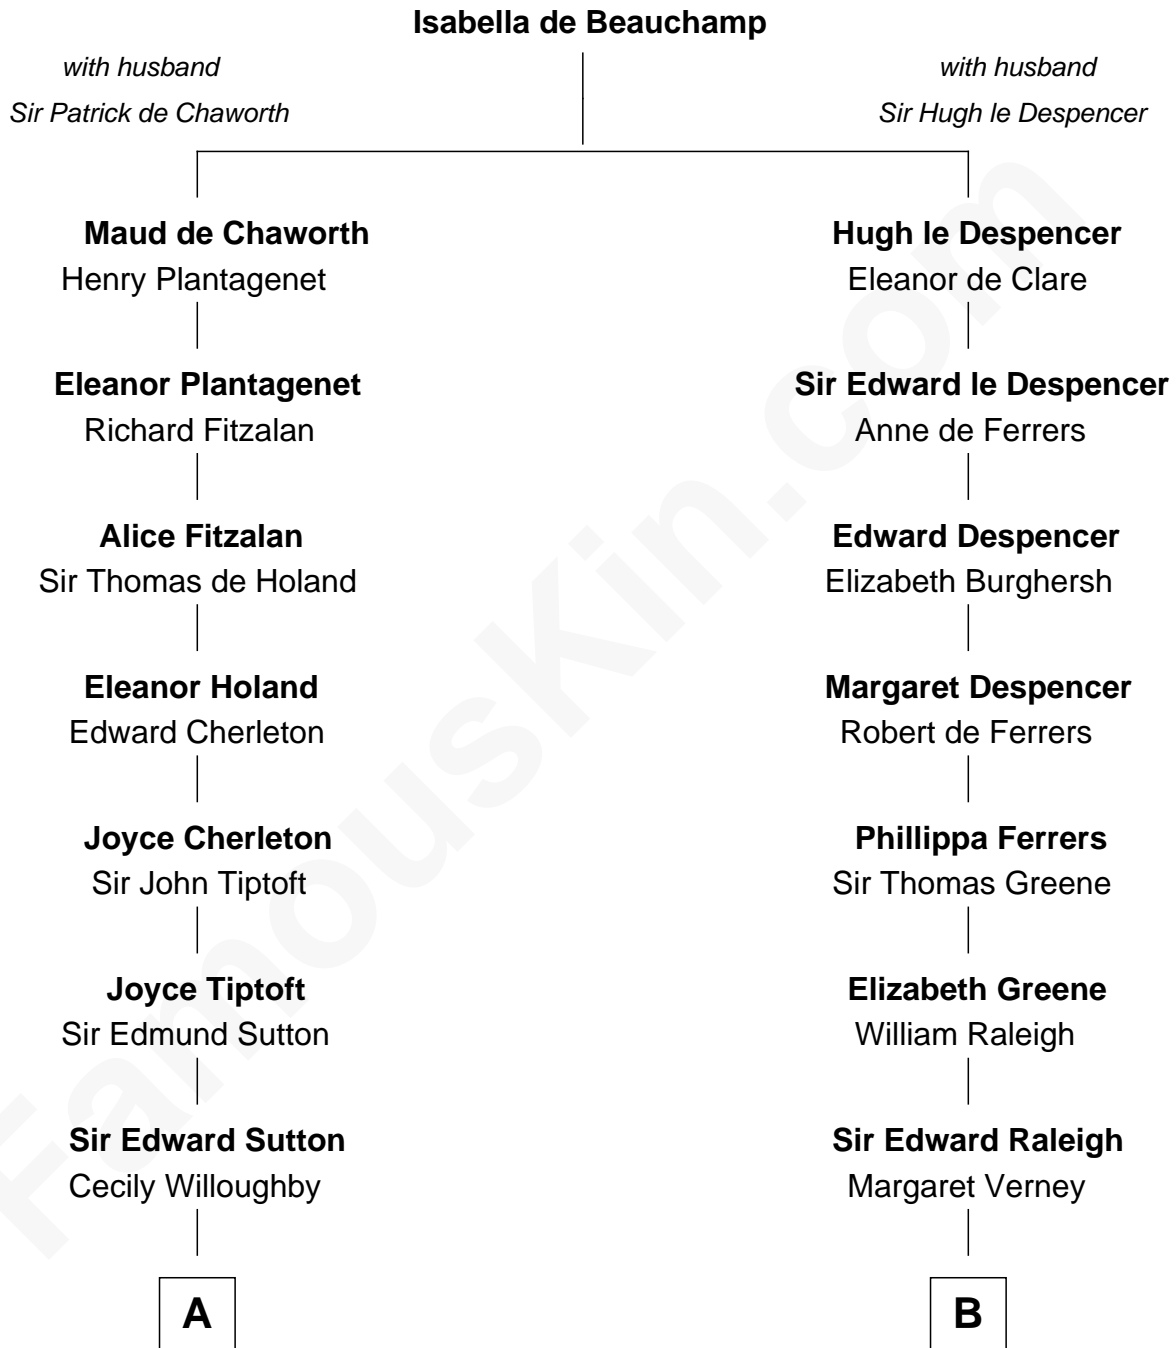

FamousKin.com Relationship Chart of

Herbert Hoover

31st U.S. President

18th cousin 3 times removed of

Joseph Wharton

Founder of the Wharton School of Business

C

Endymia Winn
Thomas Sherwood

Lucinda Sherwood
John Minthorn

Theodore Minthorn
Mary Wasley

Hulda Randall Minthorn
Jessie Clark Hoover

Herbert Hoover
31st U.S. President

D

Deborah Fisher
William Wharton

Joseph Wharton
Founder, Wharton School of Business