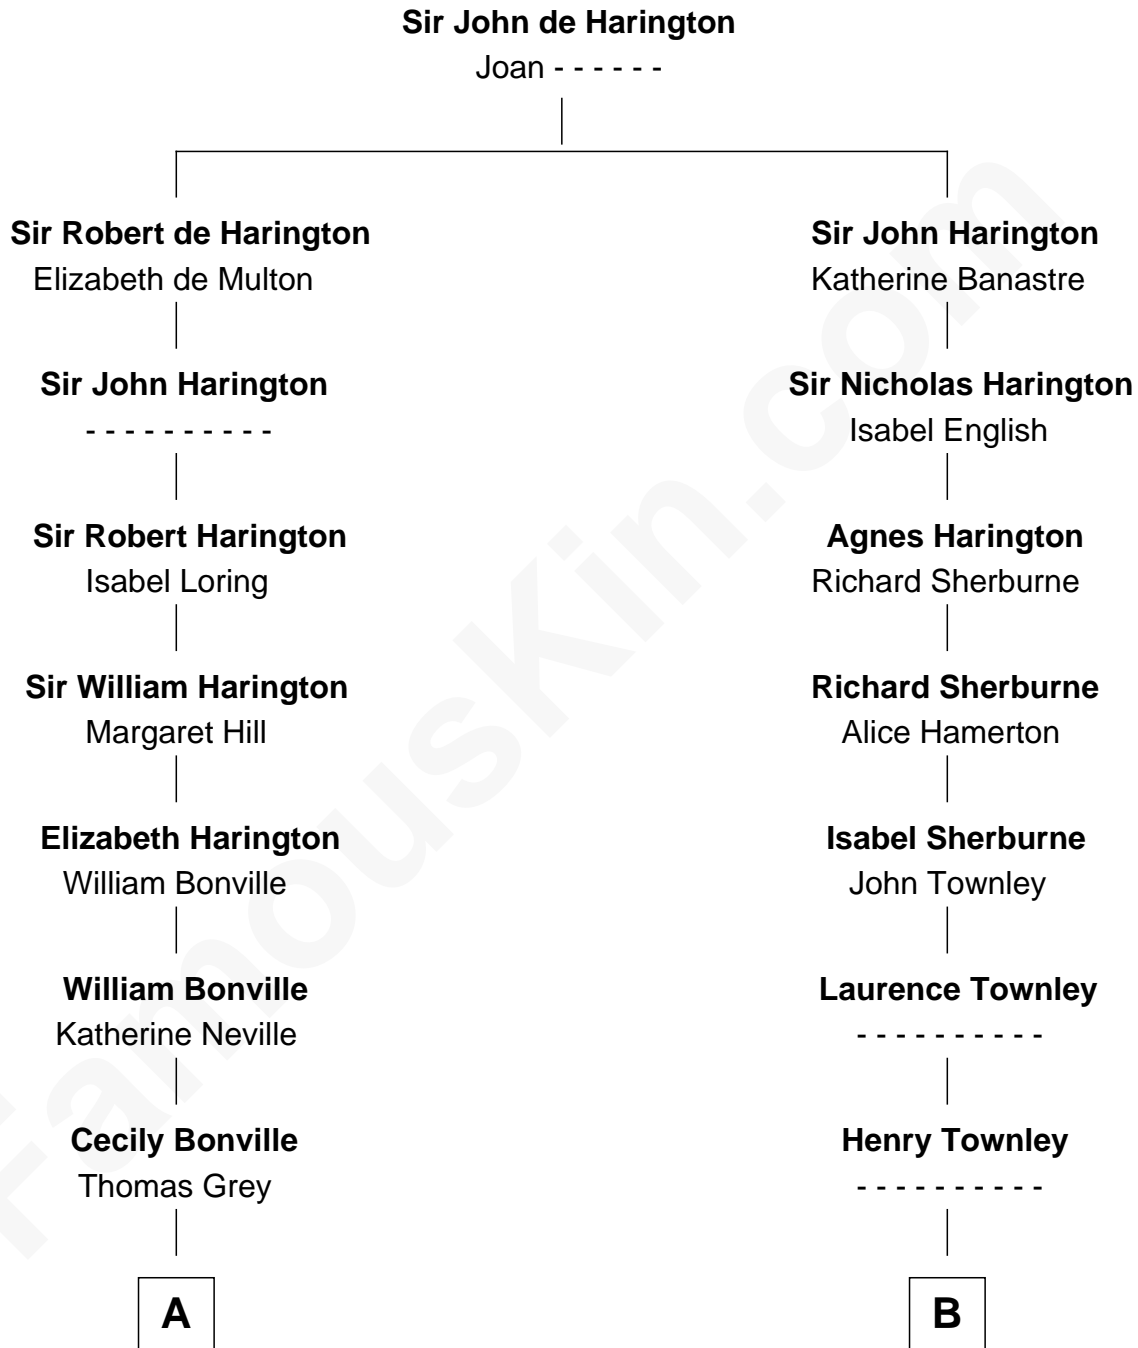

FamousKin.com Relationship Chart of

Herbert Hoover

31st U.S. President

15th cousin 6 times removed of

Meriwether Lewis

Lewis and Clark Expedition

C

—
Endymia Winn

Thomas Sherwood

—
Lucinda Sherwood

John Minthorn

—
Theodore Minthorn

Mary Wasley

—
Hulda Randall Minthorn

Jessie Clark Hoover

—
Herbert Hoover

31st U.S. President