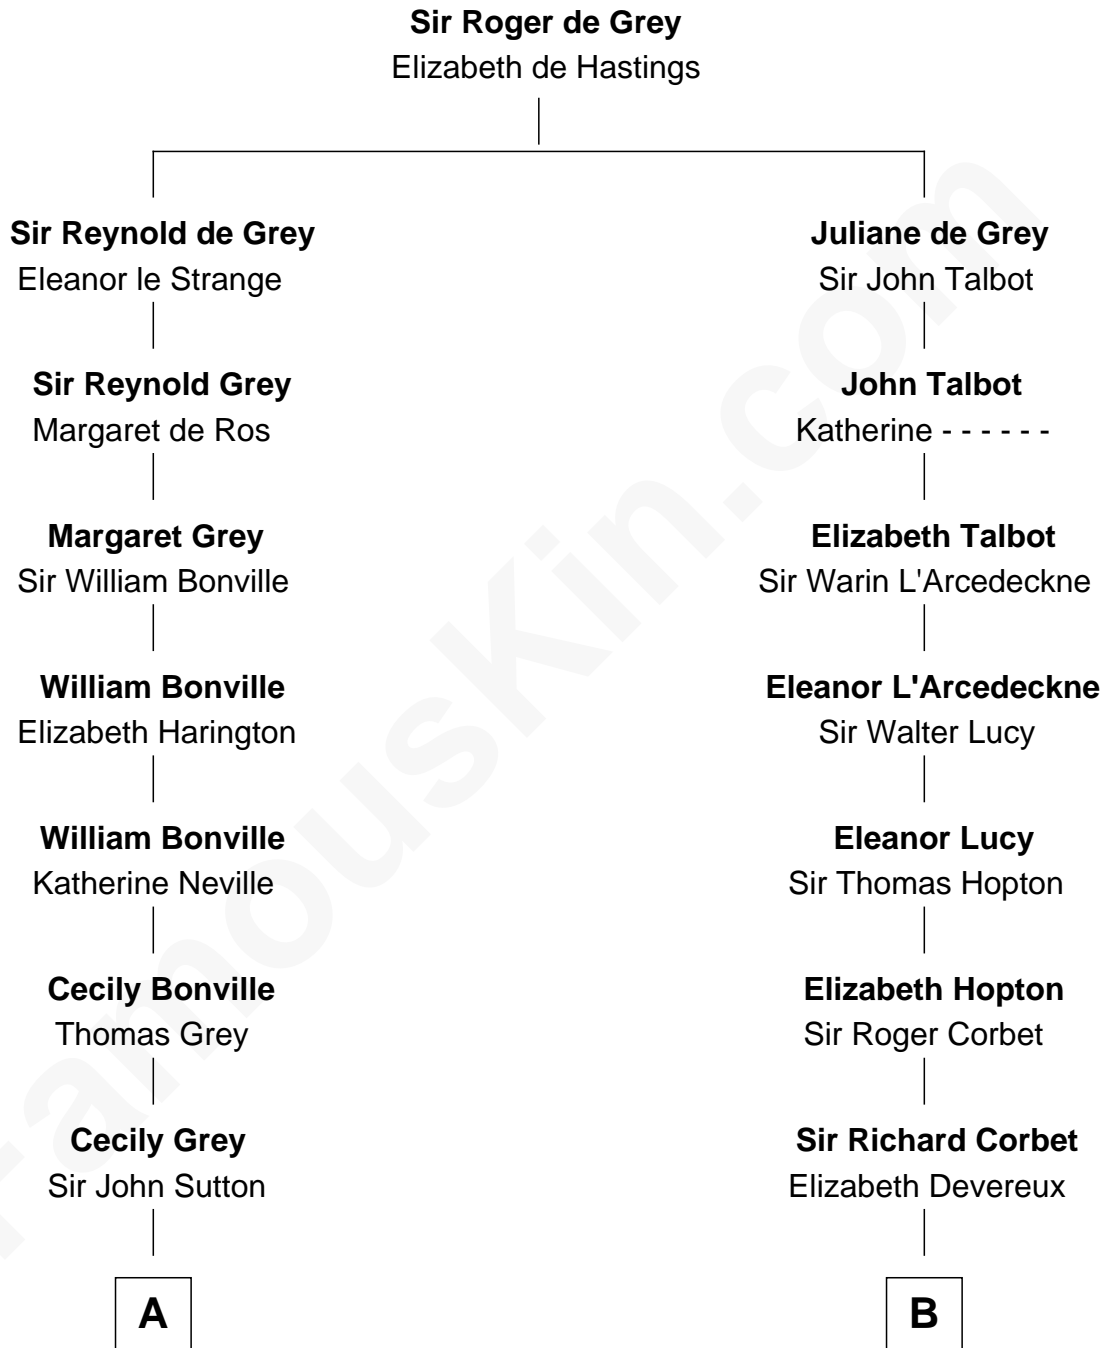

FamousKin.com Relationship Chart of

Herbert Hoover

31st U.S. President

19th cousin 1 time removed of

Olivia De Havilland

Movie Actress

C

Lucinda Sherwood

John Minthorn

Theodore Minthorn

Mary Wasley

Hulda Randall Minthorn

Jessie Clark Hoover

Herbert Hoover

31st U.S. President

D