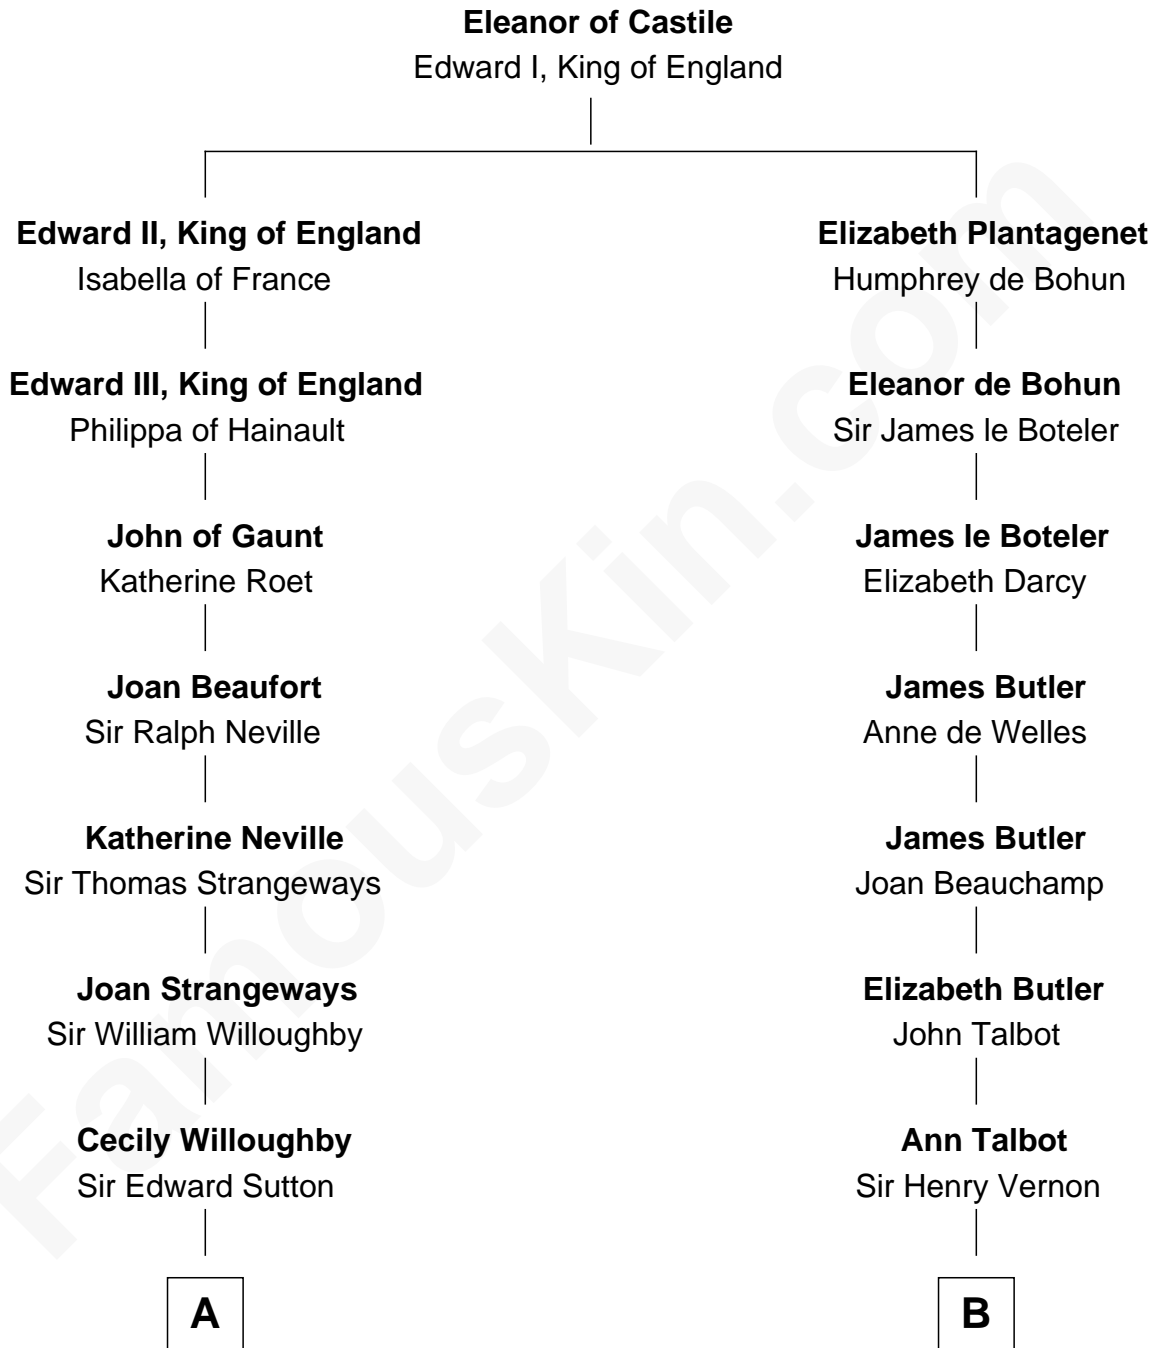

FamousKin.com Relationship Chart of

Herbert Hoover

31st U.S. President

19th cousin 2 times removed of

Olivia De Havilland

Movie Actress

C

Endymia Winn
Thomas Sherwood

Lucinda Sherwood
John Minthorn

Theodore Minthorn
Mary Wasley

Hulda Randall Minthorn
Jessie Clark Hoover

Herbert Hoover
31st U.S. President

D

Margaret Letitia Molesworth
Charles Richard De Havilland

Walter Augustus De Havilland
Lillian Augusta Ruse