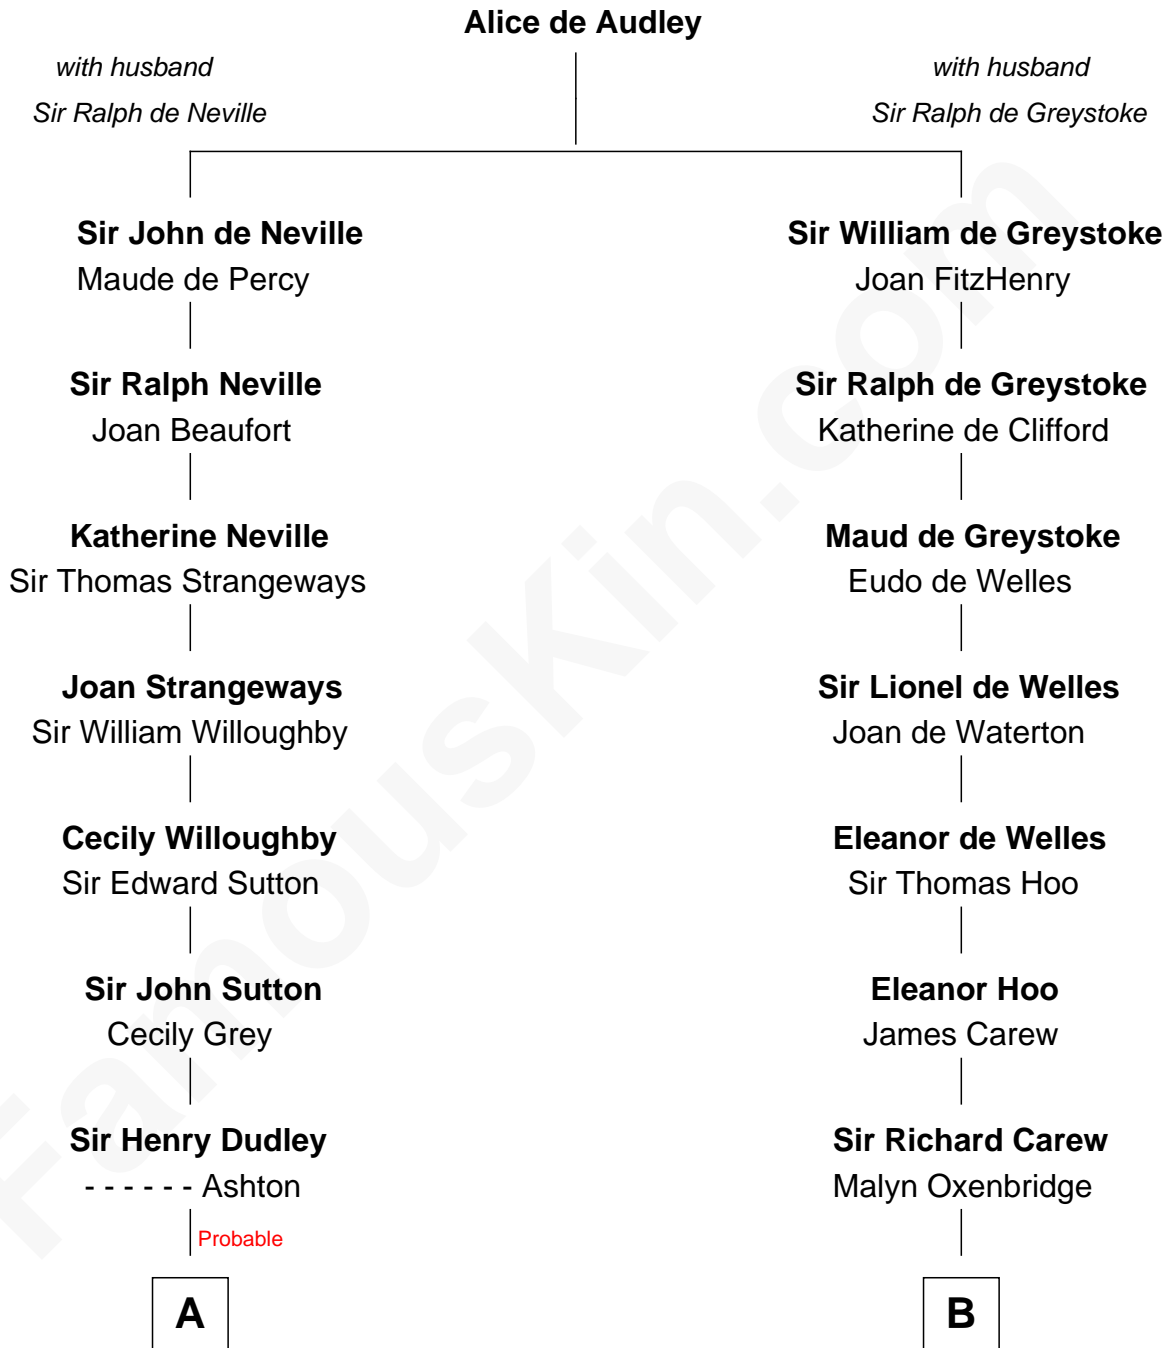

# FamousKin.com Relationship Chart of

**Herbert Hoover**

*31st U.S. President*

18th cousin 1 time removed of

**Olivia De Havilland**

*Movie Actress*

**C**

**Theodore Minthorn**

Mary Wasley

**Hulda Randall Minthorn**

Jessie Clark Hoover

**Herbert Hoover**

*31st U.S. President*

**D**

**Walter Augustus De Havilland**

Lillian Augusta Ruse