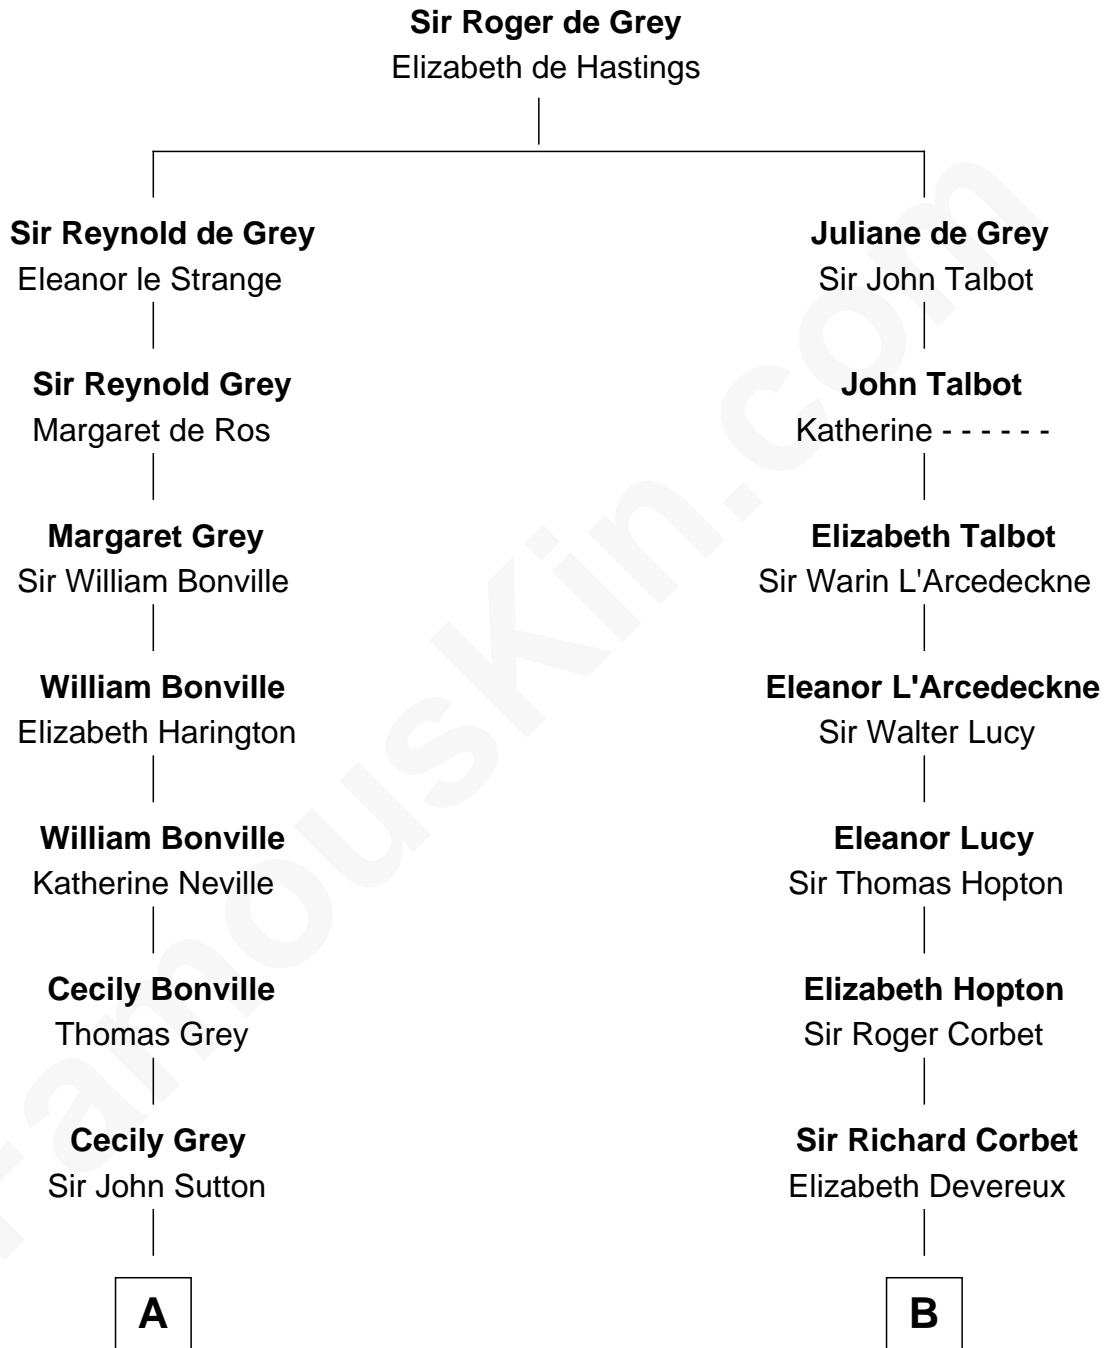

FamousKin.com Relationship Chart of

Herbert Hoover

31st U.S. President

19th cousin 1 time removed of

Joan Fontaine

Movie Actress

C

Lucinda Sherwood

John Minthorn

Theodore Minthorn

Mary Wasley

Hulda Randall Minthorn

Jessie Clark Hoover

Herbert Hoover

31st U.S. President

D