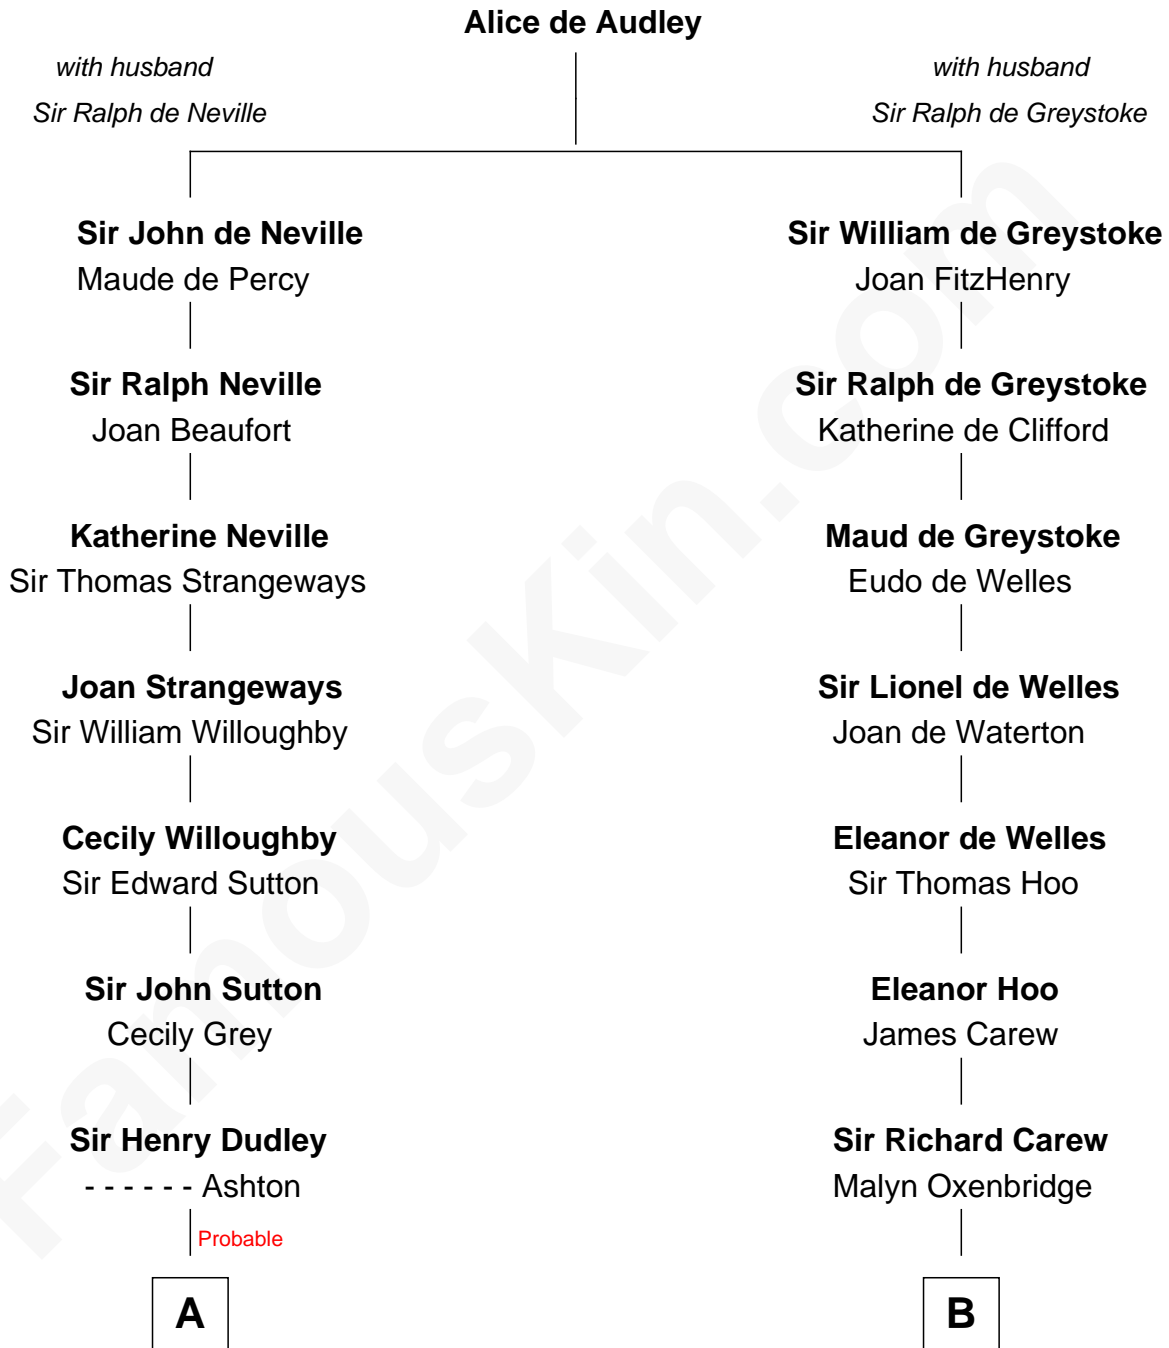

FamousKin.com Relationship Chart of

Herbert Hoover

31st U.S. President

18th cousin 1 time removed of

Joan Fontaine

Movie Actress

C

Theodore Minthorn

Mary Wasley

Hulda Randall Minthorn

Jessie Clark Hoover

Herbert Hoover

31st U.S. President

D

Walter Augustus De Havilland

Lillian Augusta Ruse