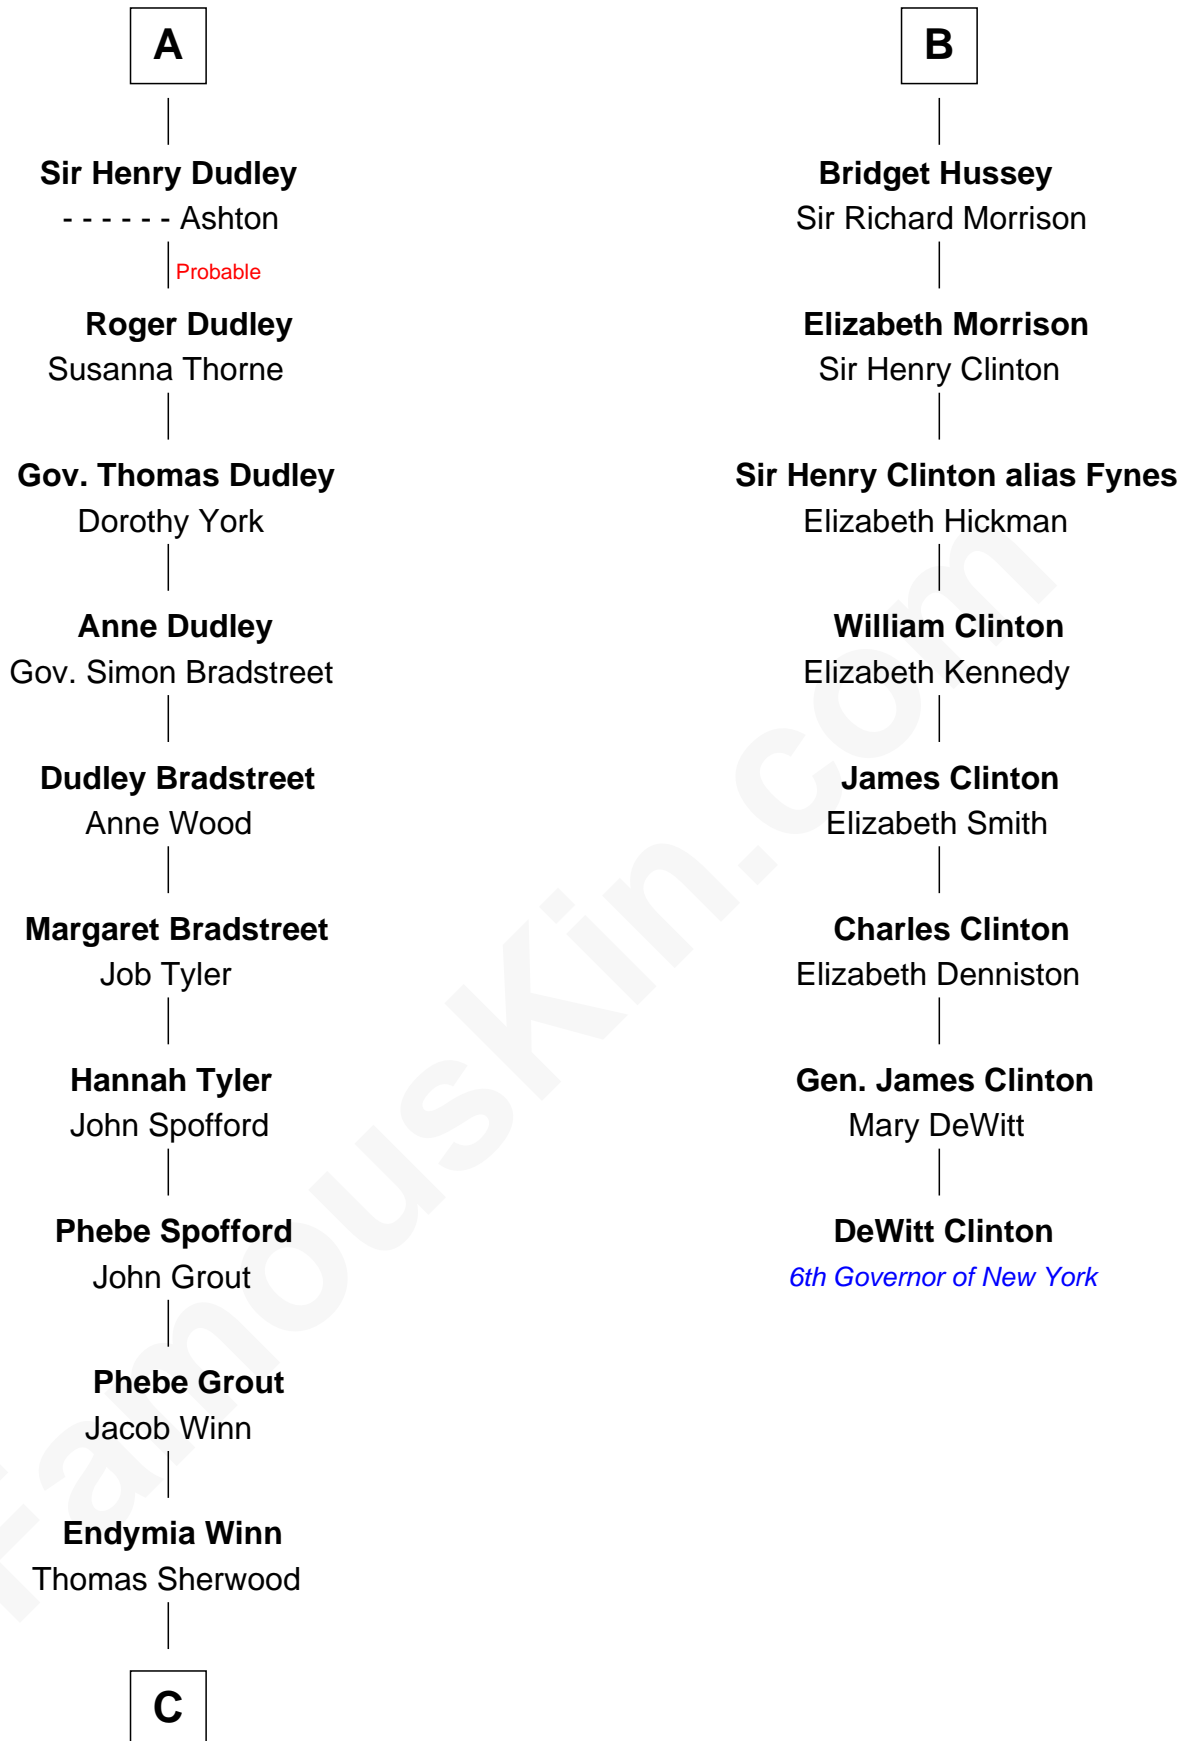

**Joyce Tiptoft**

Sir Edmund Sutton

**Sir Edward Sutton**

Cecily Willoughby

**Sir John Sutton**

Cecily Grey

**A**

**Henry of Lancaster**

Isabella de Beaumont

**Blanche of Lancaster**

John of Gaunt

**Elizabeth of Lancaster**

John de Holand

**Constance de Holand**

Sir John Grey

**Sir Edmund Grey**

Katherine Percy

**George Grey**

Catherine Herbert

**Anne Grey**

Sir John Hussey

**B**

**C**

—  
**Lucinda Sherwood**

John Minthorn

—  
**Theodore Minthorn**

Mary Wasley

—  
**Hulda Randall Minthorn**

Jessie Clark Hoover

—  
**Herbert Hoover**

*31st U.S. President*

FamousKin.com