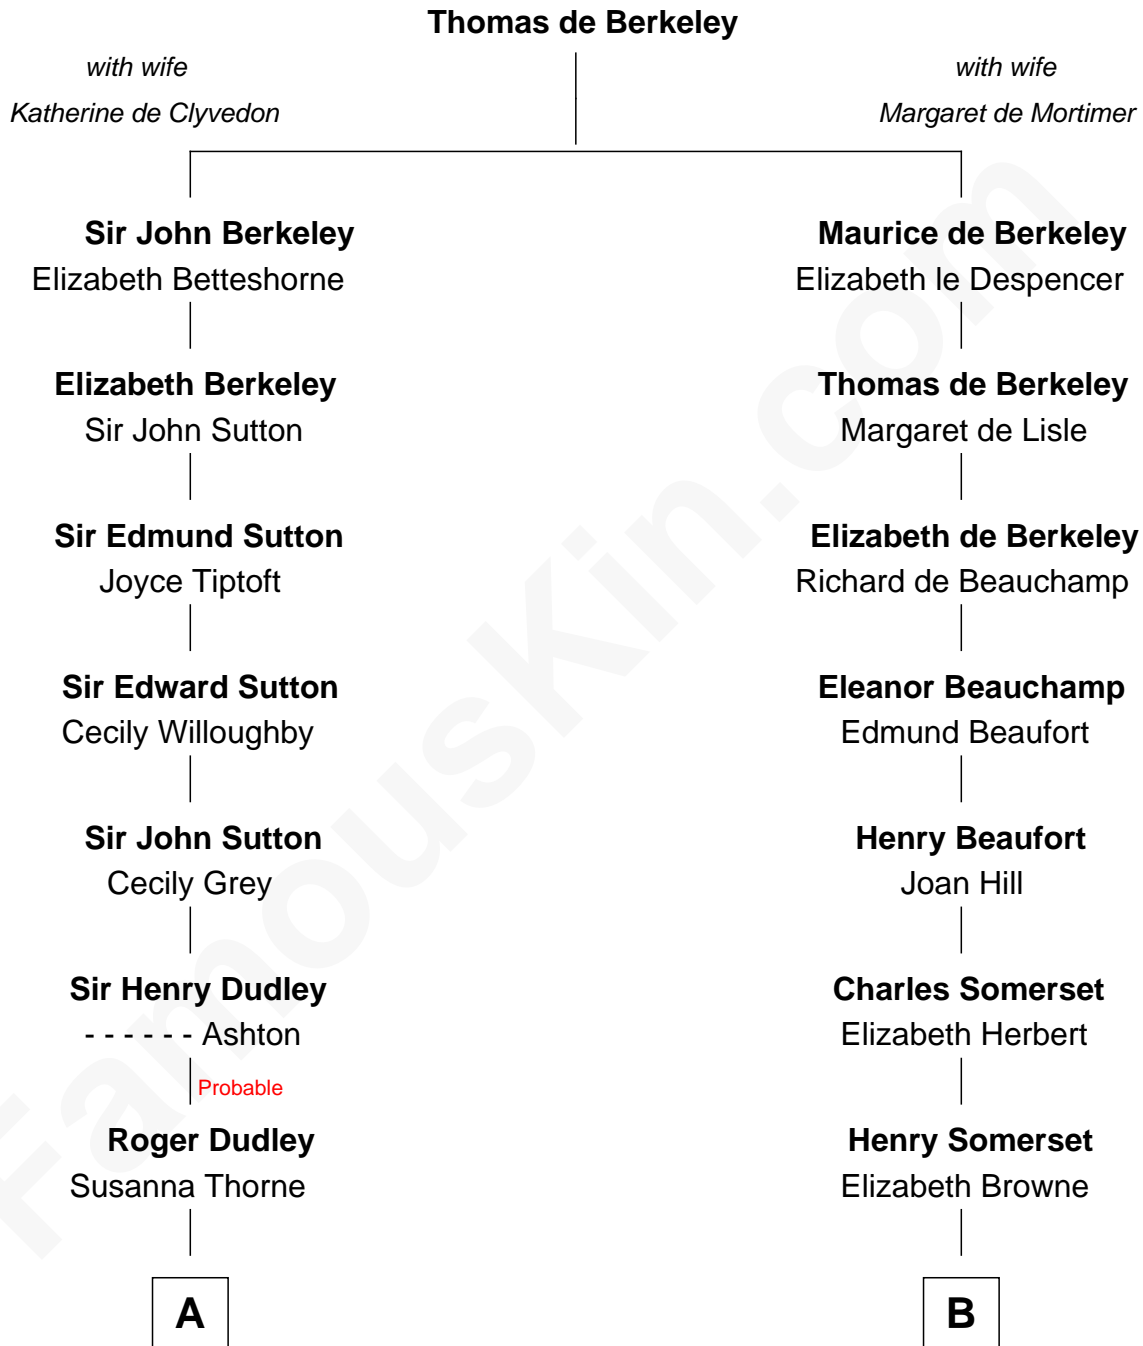

FamousKin.com Relationship Chart of

Herbert Hoover

31st U.S. President

16th cousin 2 times removed of

Lt. Gen. James Brudenell

Leader of the "Charge of the Light Brigade"

C

—
Hulda Randall Minthorn

Jessie Clark Hoover

—
Herbert Hoover

31st U.S. President

FamousKin.com