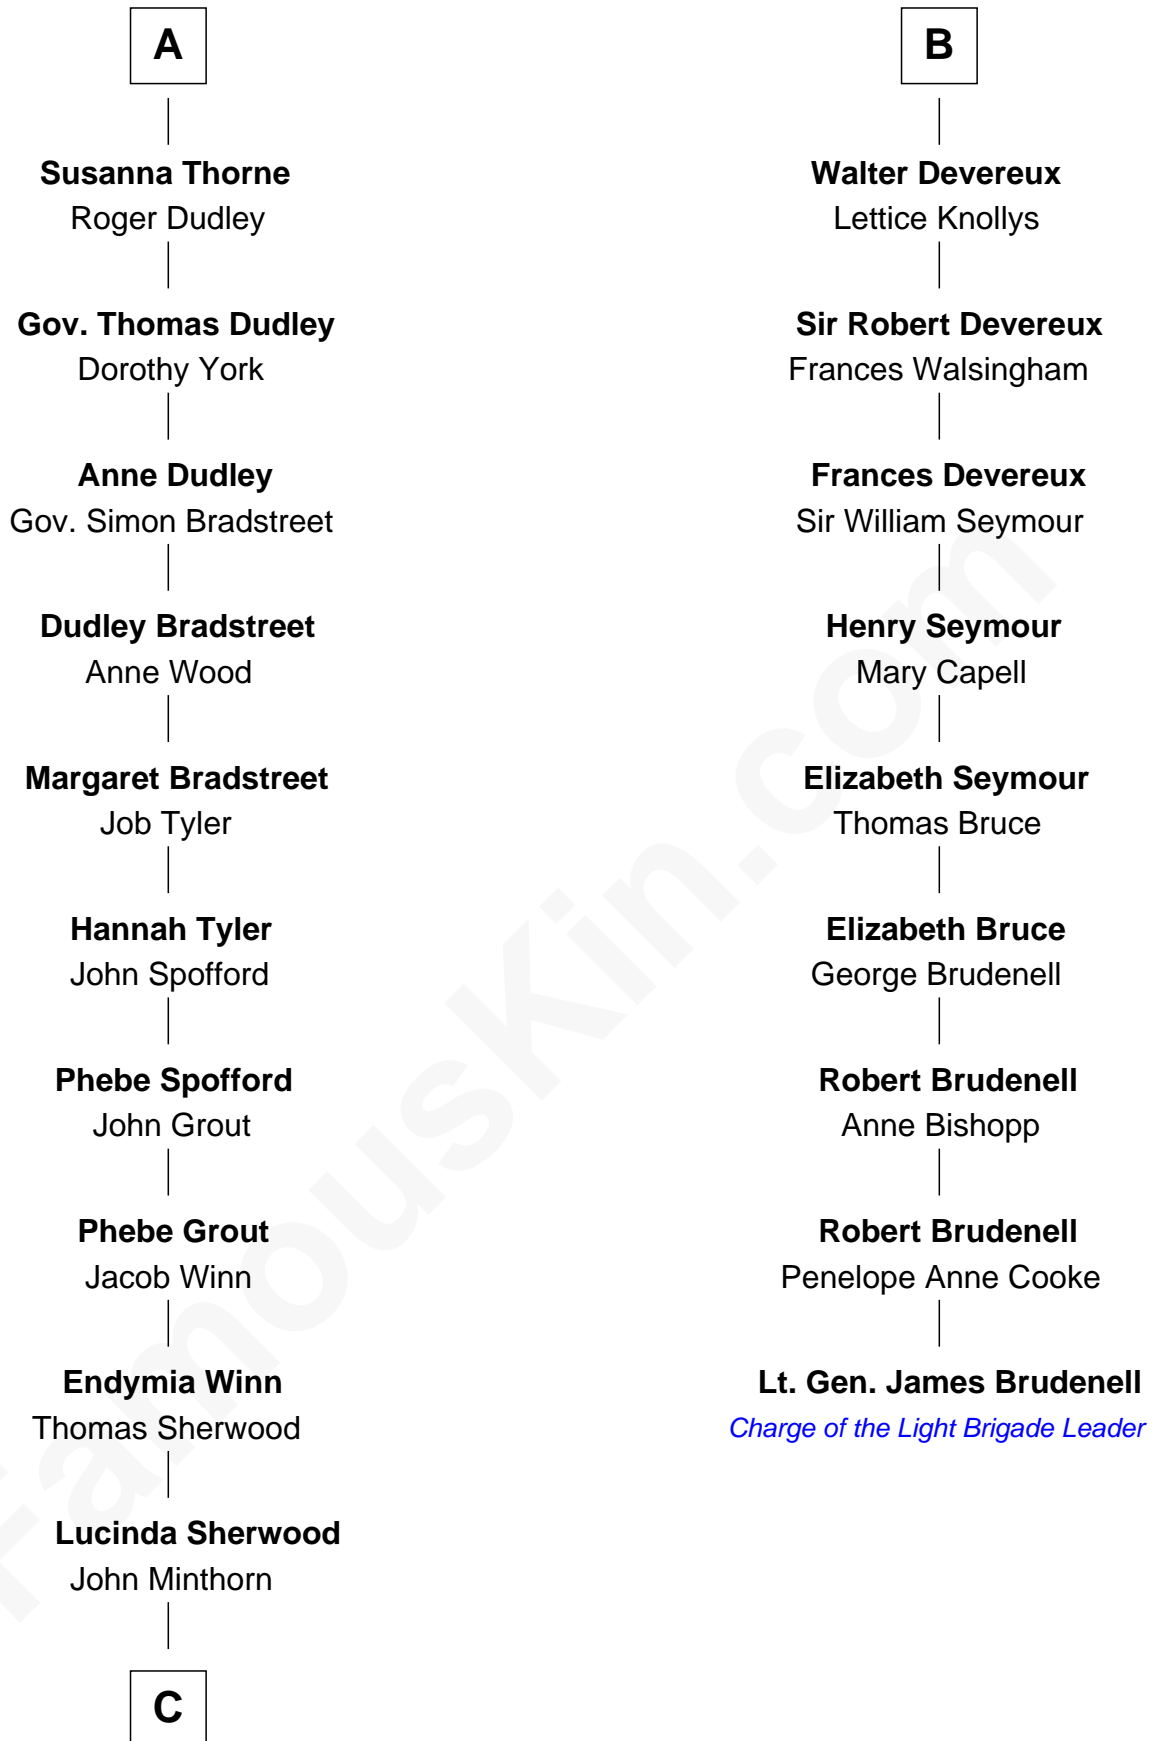

*with wife  
Katherine FitzAlan*

**Maud Grey**  
Sir Thomas Harcourt

**Sir Thomas Harcourt**  
Jane Fraunceys

**Sir Richard Harcourt**  
Edith St. Clair

**Alice Harcourt**  
William Bessiles

**Elizabeth Bessiles**  
Richard Fettiplace

**Anne Fettiplace**  
Edward Purefoy

**Mary Purefoy**  
Thomas Thorne

**A**

**Sir John de Grey**  
Maud - - - - -

**Maud Grey**  
Sir Ralph Hastings

**Sir Leonard Hastings**  
Alice Camoys

**Sir William Hastings**  
Katherine Neville

**Sir Edward Hastings**  
Mary Hungerford

**Sir George Hastings**  
Anne Stafford

**Dorothy Hastings**  
Sir Richard Devereux

**B**

**C**

—  
**Theodore Minthorn**

Mary Wasley

—  
**Hulda Randall Minthorn**

Jessie Clark Hoover

—  
**Herbert Hoover**

*31st U.S. President*

FamousKin.com