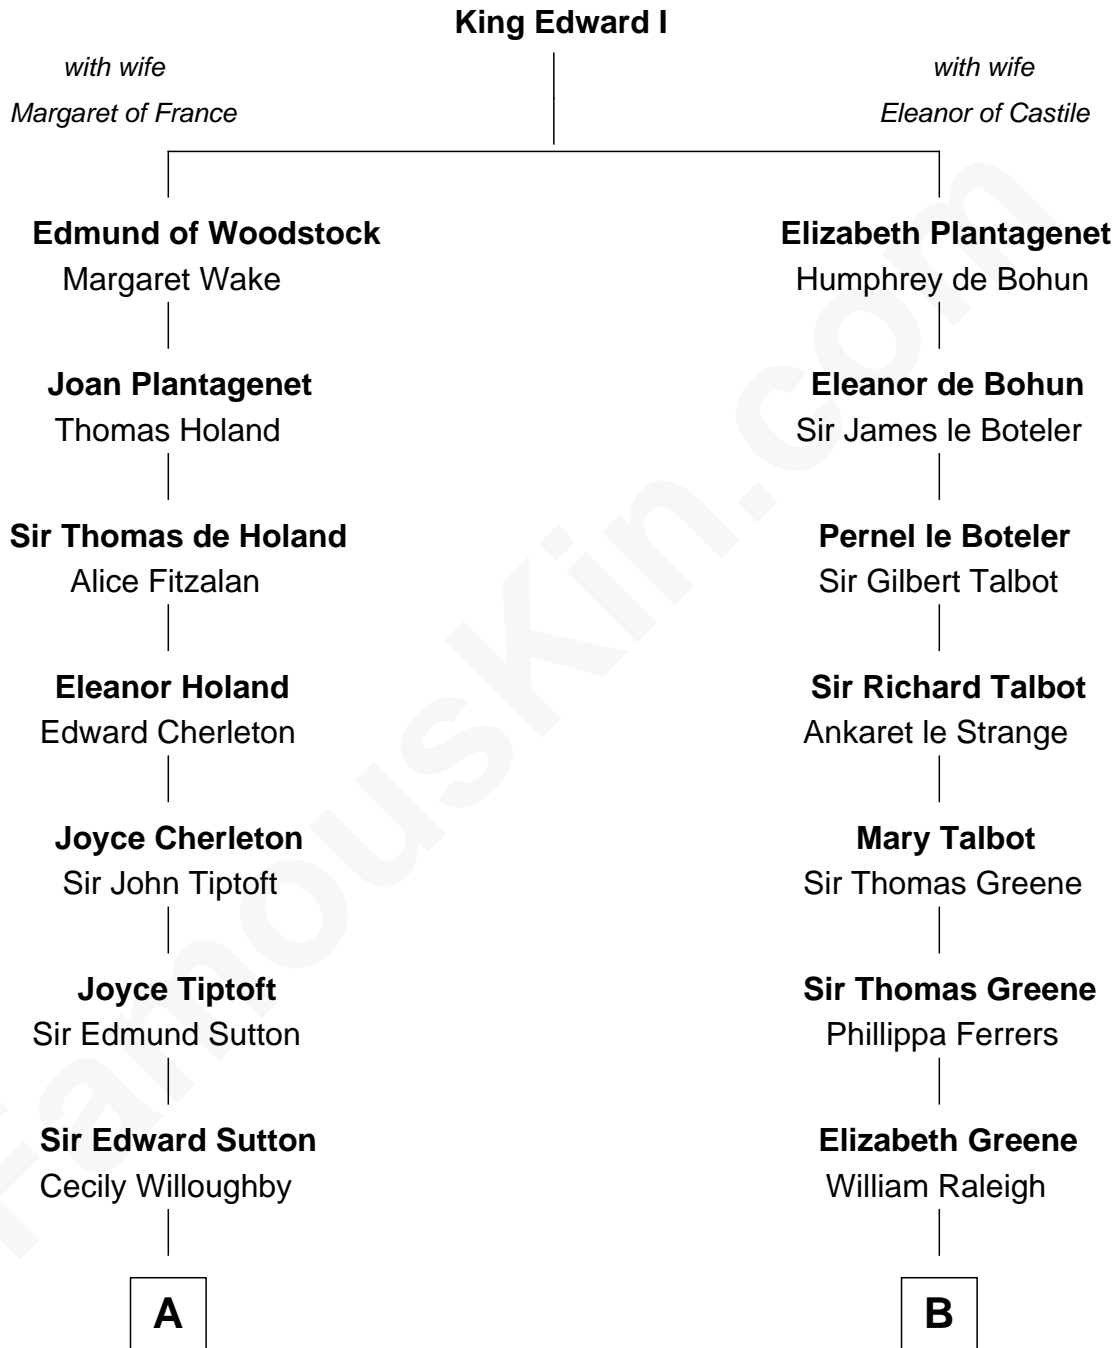

# FamousKin.com Relationship Chart of

**Herbert Hoover**

*31st U.S. President*

14th cousin 7 times removed of

**Jonathan Swift**

*Author of Gulliver's Travels*

**C**

—  
**Endymia Winn**

Thomas Sherwood

—  
**Lucinda Sherwood**

John Minthorn

—  
**Theodore Minthorn**

Mary Wasley

—  
**Hulda Randall Minthorn**

Jessie Clark Hoover

—  
**Herbert Hoover**

*31st U.S. President*