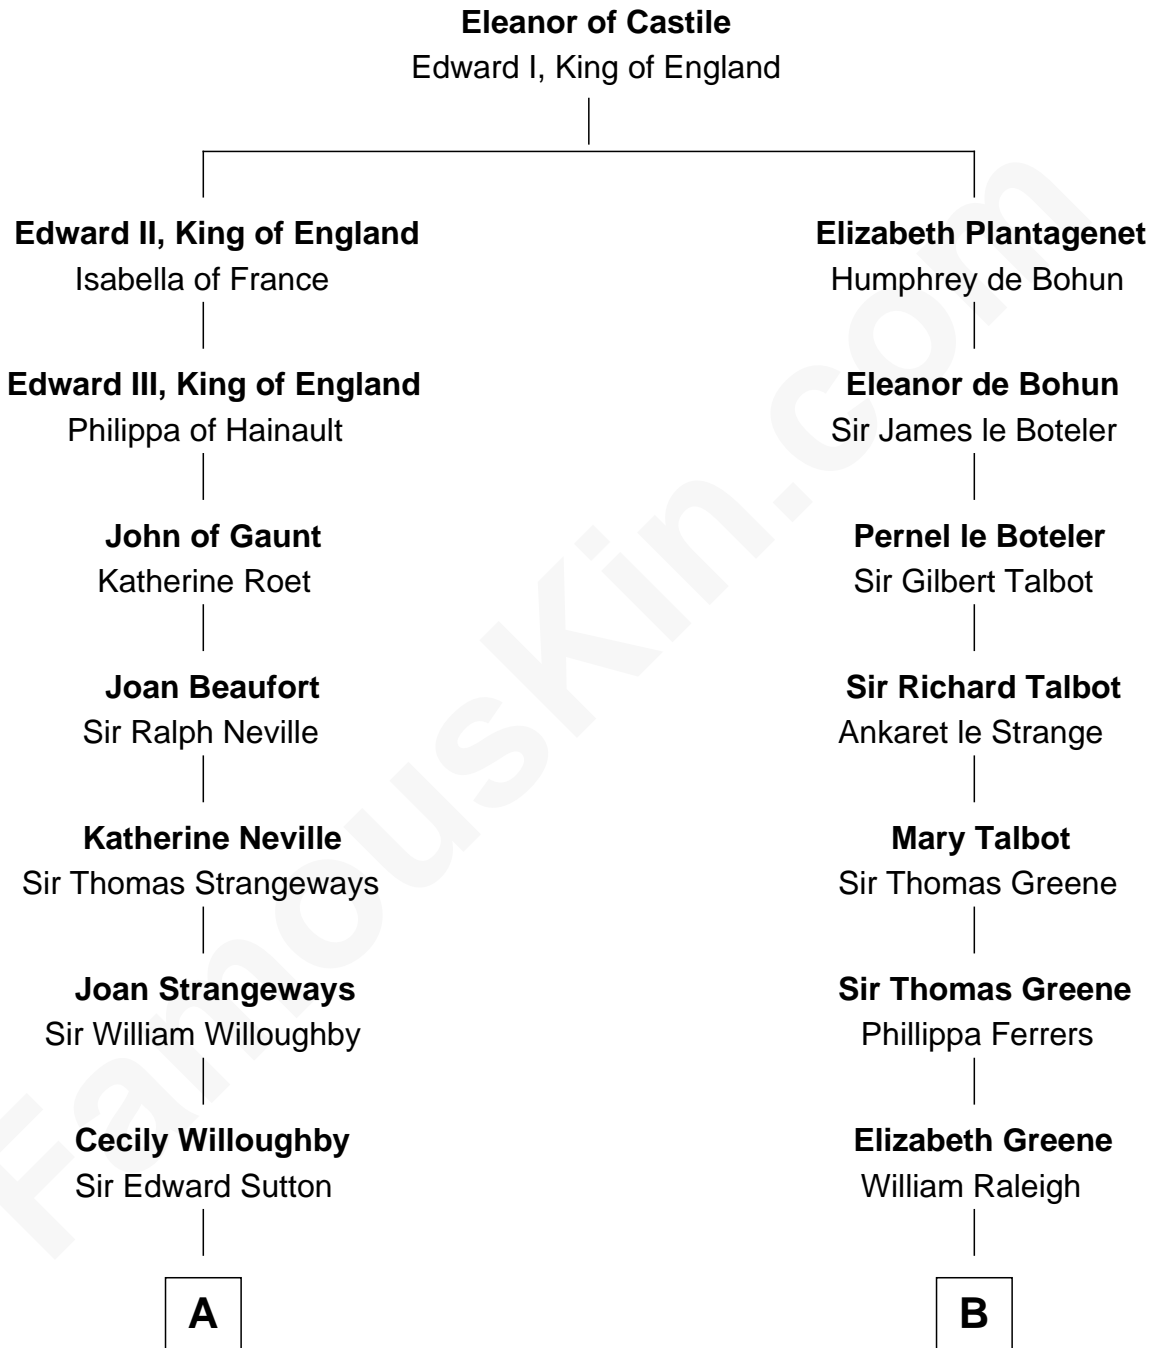

FamousKin.com Relationship Chart of

Herbert Hoover

31st U.S. President

14th cousin 7 times removed of

Jonathan Swift

Author of Gulliver's Travels

C

—
Endymia Winn

Thomas Sherwood

—
Lucinda Sherwood

John Minthorn

—
Theodore Minthorn

Mary Wasley

—
Hulda Randall Minthorn

Jessie Clark Hoover

—
Herbert Hoover

31st U.S. President